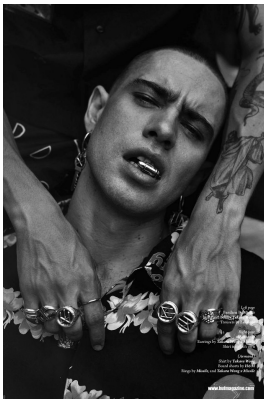

BOSS MODELS

CAPE TOWN

ANTHONY HINRICHSEN

Height: 187cm Chest: 105cm Waist: 78cm Suit: 41 L Shoe: 11 UK Hair: Brown Eyes: Blue

BOSS MODELS

CAPE TOWN

ANTHONY HINRICHSEN

Height: 187cm Chest: 105cm Waist: 78cm Suit: 41 L Shoe: 11 UK Hair: Brown Eyes: Blue