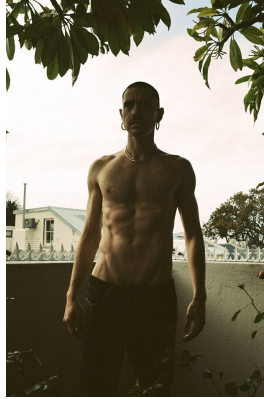

BOSS MODELS

CAPE TOWN

ANTHONY HINRICHSEN

Height: 187cm Chest: 105cm Waist: 78cm Suit: 41 L Shoe: 11 UK Hair: Brown Eyes: Blue

BOSS MODELS

CAPE TOWN

ANTHONY HINRICHSEN

Height: 187cm Chest: 105cm Waist: 78cm Suit: 41 L Shoe: 11 UK Hair: Brown Eyes: Blue