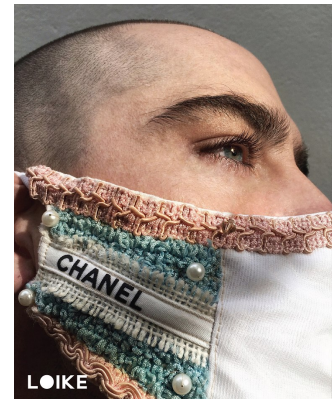

BOSS MODELS

CAPE TOWN

ANTHONY HINRICHSEN

Height: 187cm Chest: 105cm Waist: 78cm Suit: 41 L Shoe: 11 UK Hair: Brown Eyes: Blue

BOSS MODELS

CAPE TOWN

ANTHONY HINRICHSEN

Height: 187cm Chest: 105cm Waist: 78cm Suit: 41 L Shoe: 11 UK Hair: Brown Eyes: Blue