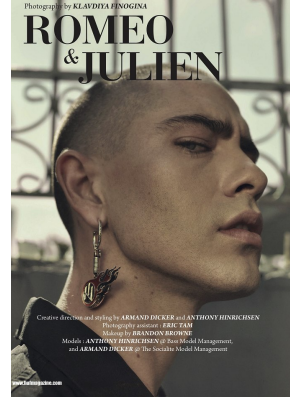

BOSS MODELS

CAPE TOWN

ANTHONY HINRICHSEN

Height: 187cm Chest: 105cm Waist: 78cm Suit: 41 L Shoe: 11 UK Hair: Brown Eyes: Blue

BOSS MODELS

CAPE TOWN

ANTHONY HINRICHSEN

Height: 187cm Chest: 105cm Waist: 78cm Suit: 41 L Shoe: 11 UK Hair: Brown Eyes: Blue