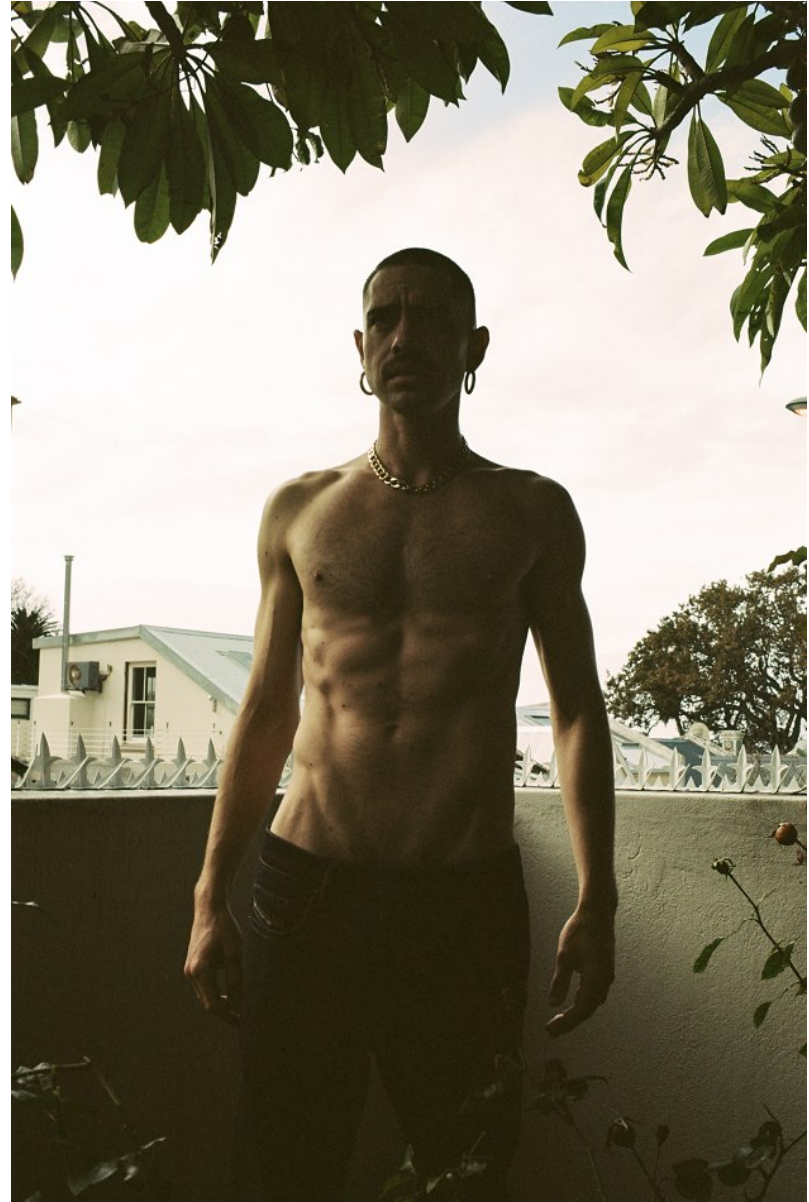

# BOSS MODELS

CAPE TOWN

**ANTHONY HINRICHSEN**

Height: 187cm Chest: 105cm Waist: 78cm Suit: 41 L Shoe: 11 UK Hair: Brown Eyes: Blue

# BOSS MODELS

CAPE TOWN

ANTHONY HINRICHSEN

Height: 187cm Chest: 105cm Waist: 78cm Suit: 41 L Shoe: 11 UK Hair: Brown Eyes: Blue