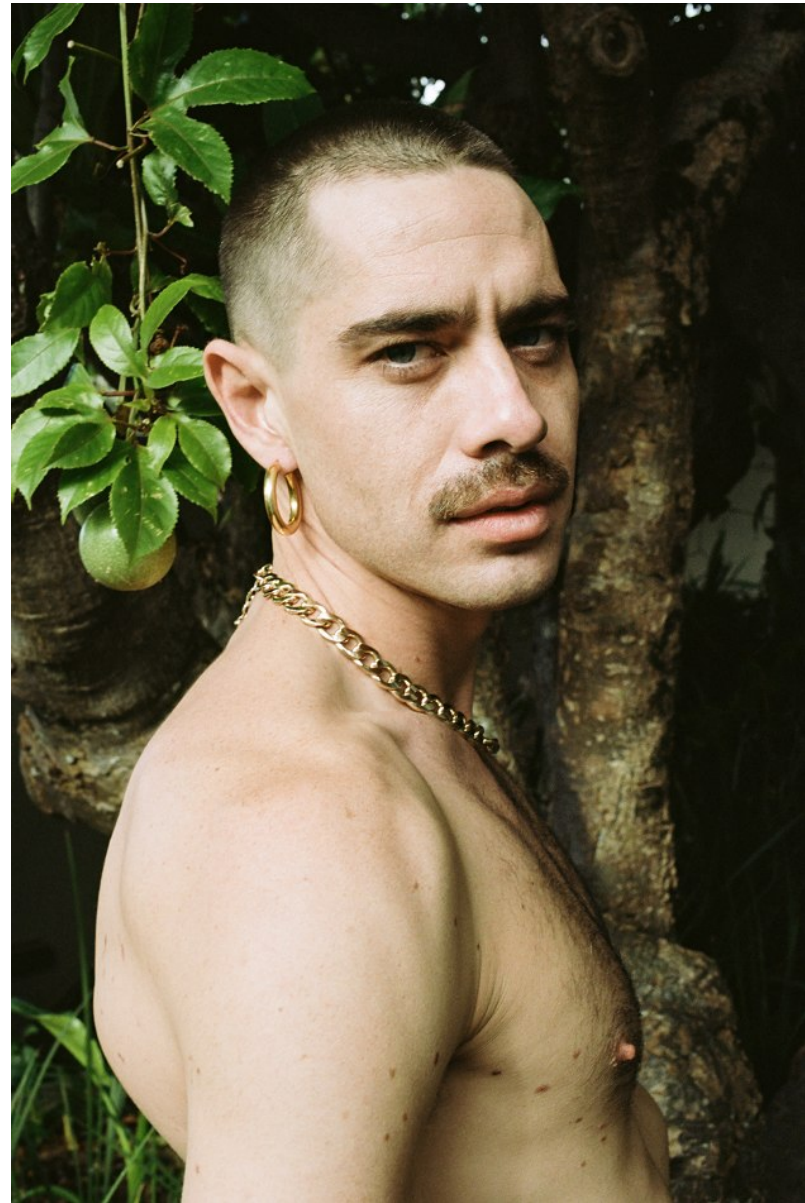

BOSS MODELS

CAPE TOWN

ANTHONY HINRICHSEN

Height: 187cm Chest: 105cm Waist: 78cm Suit: 41 L Shoe: 11 UK Hair: Brown Eyes: Blue