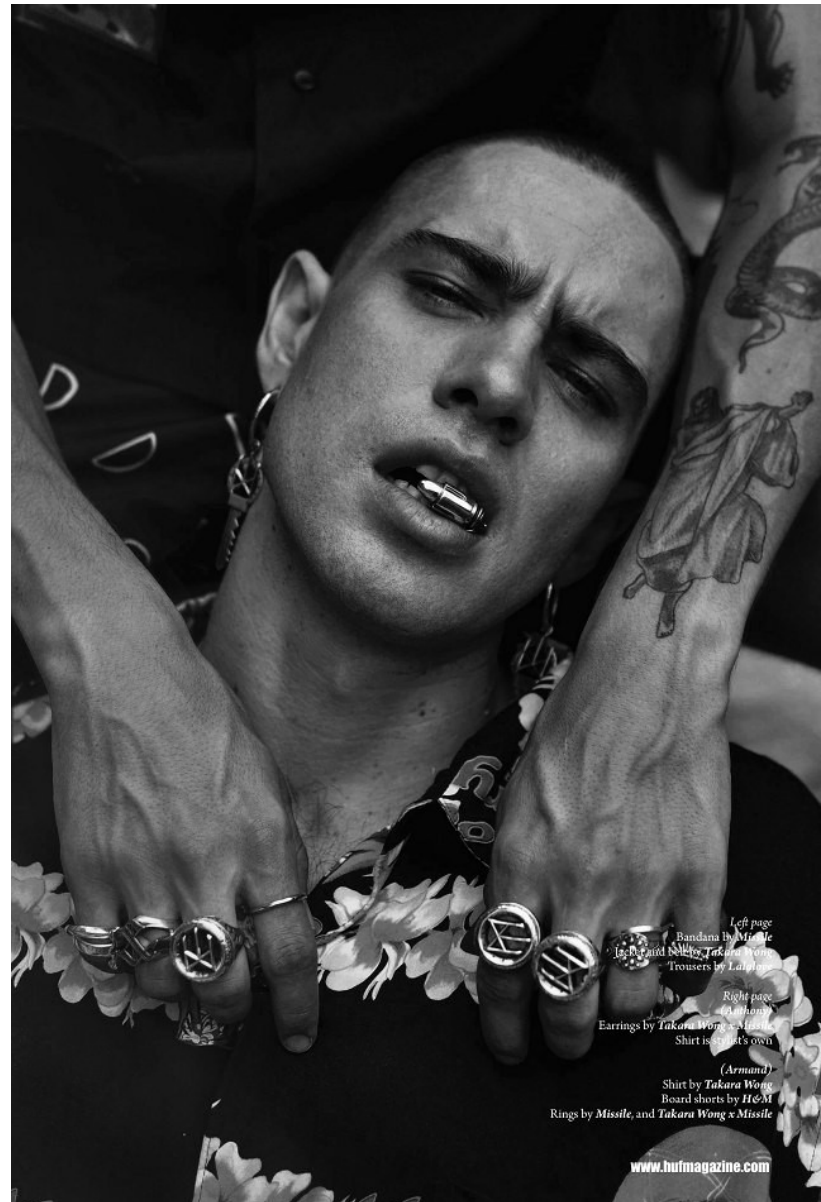

BOSS MODELS

CAPE TOWN

ANTHONY HINRICHSEN

Height: 187cm Chest: 105cm Waist: 78cm Suit: 41 L Shoe: 11 UK Hair: Brown Eyes: Blue