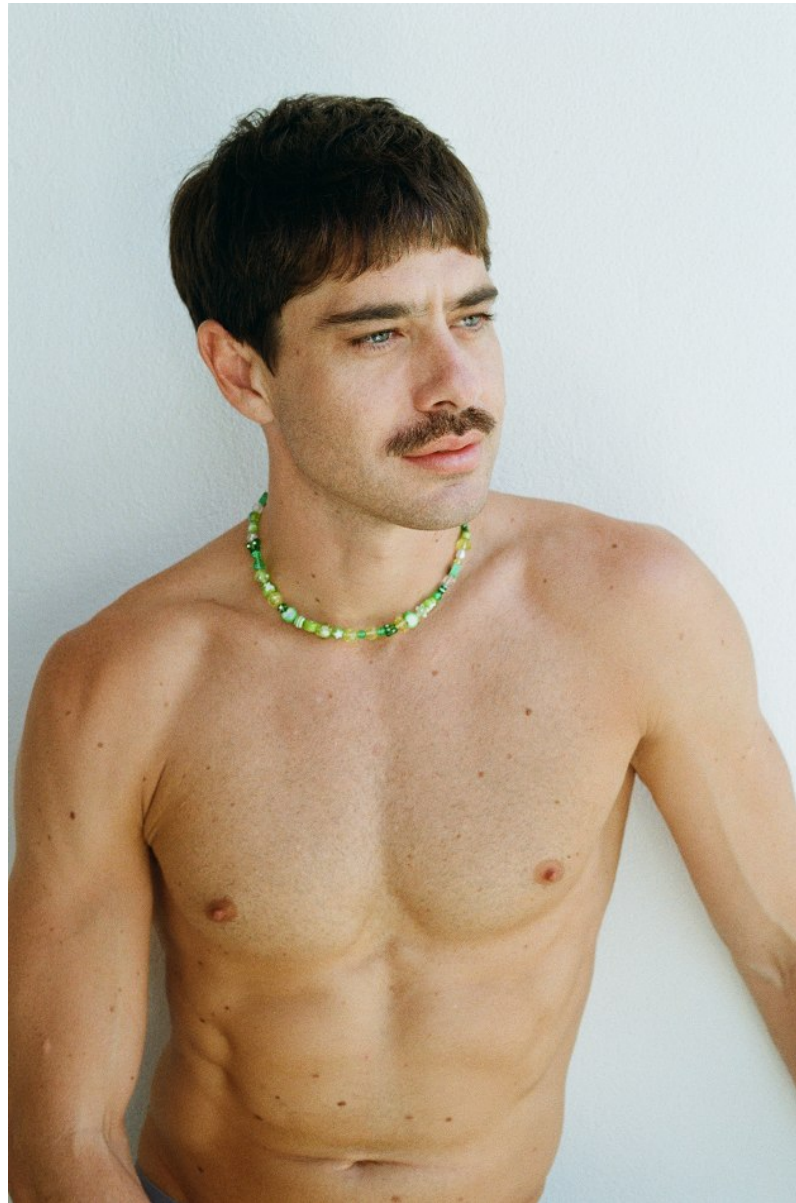

BOSS MODELS

CAPE TOWN

ANTHONY HINRICHSEN

Height: 187cm Chest: 105cm Waist: 78cm Suit: 41 L Shoe: 11 UK Hair: Brown Eyes: Blue