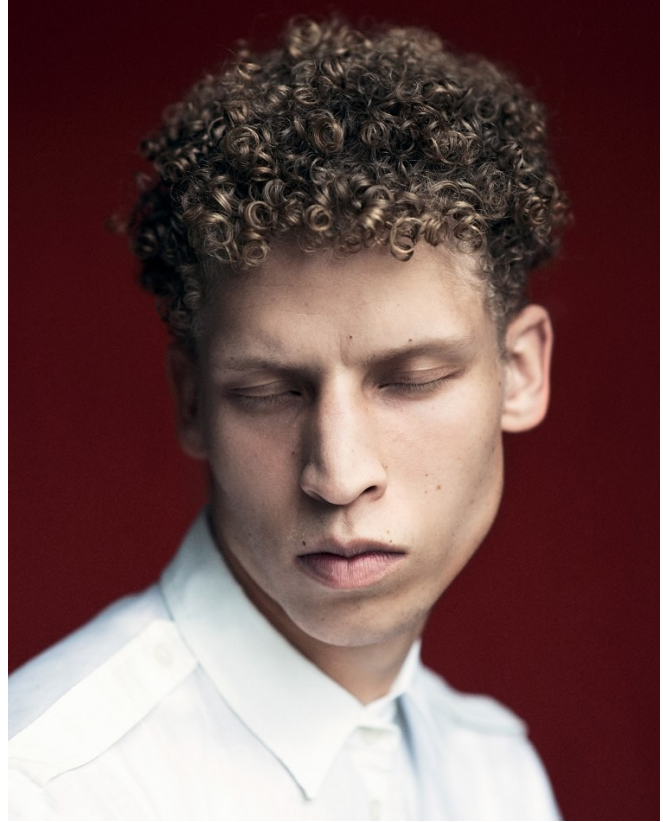

BOSS MODELS

CAPE TOWN

CURTIS CORNWALL

Height: 183cm Chest: 97cm Waist: 76cm Suit: 38 R Shoe: 9.5 UK Hair: Ash Blonde Eyes: Blue/Green

BOSS MODELS

CAPE TOWN

CURTIS CORNWALL

Height: 183cm Chest: 97cm Waist: 76cm Suit: 38 R Shoe: 9.5 UK Hair: Ash Blonde Eyes: Blue/Green