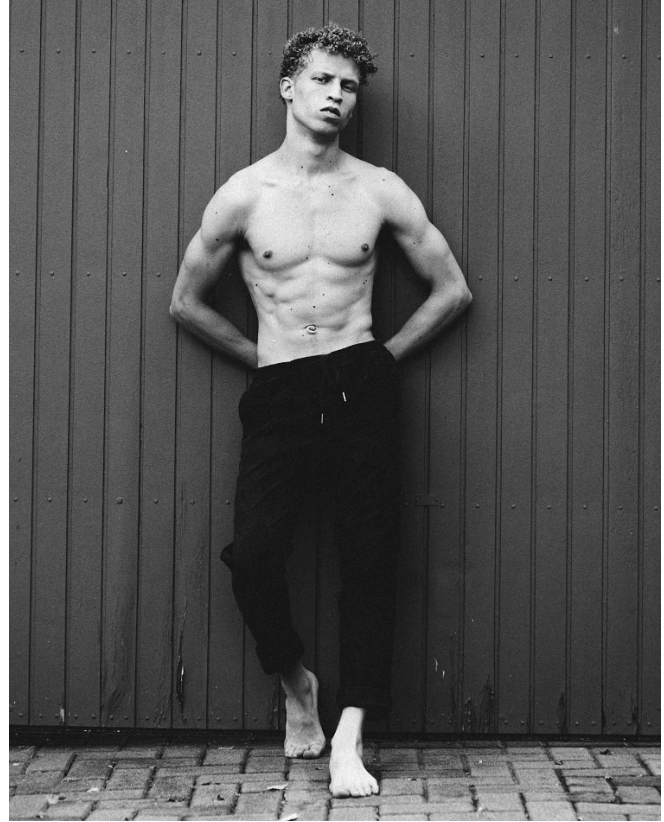

BOSS MODELS

CAPE TOWN

CURTIS CORNWALL

Height: 183cm Chest: 97cm Waist: 76cm Suit: 38 R Shoe: 9.5 UK Hair: Ash Blonde Eyes: Blue/Green

BOSS MODELS

CAPE TOWN

CURTIS CORNWALL

Height: 183cm Chest: 97cm Waist: 76cm Suit: 38 R Shoe: 9.5 UK Hair: Ash Blonde Eyes: Blue/Green