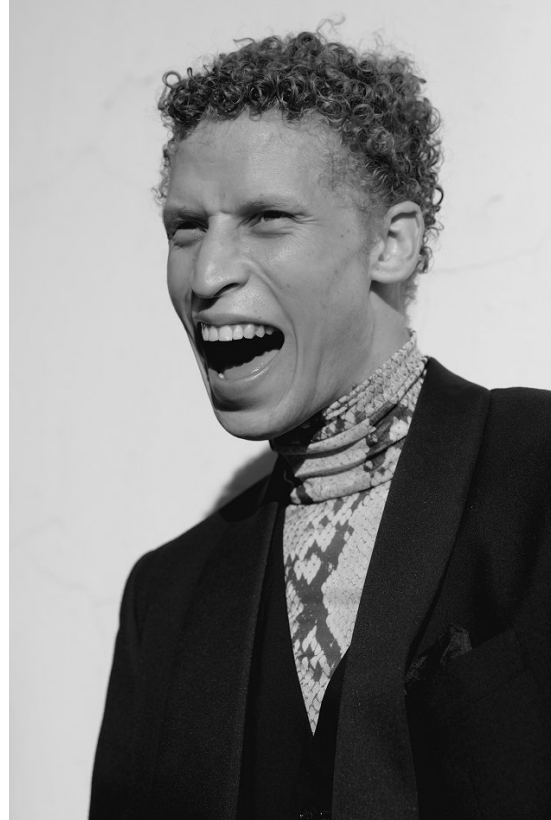

BOSS MODELS

CAPE TOWN

CURTIS CORNWALL

Height: 183cm Chest: 97cm Waist: 76cm Suit: 38 R Shoe: 9.5 UK Hair: Ash Blonde Eyes: Blue/Green

BOSS MODELS

CAPE TOWN

CURTIS CORNWALL

Height: 183cm Chest: 97cm Waist: 76cm Suit: 38 R Shoe: 9.5 UK Hair: Ash Blonde Eyes: Blue/Green