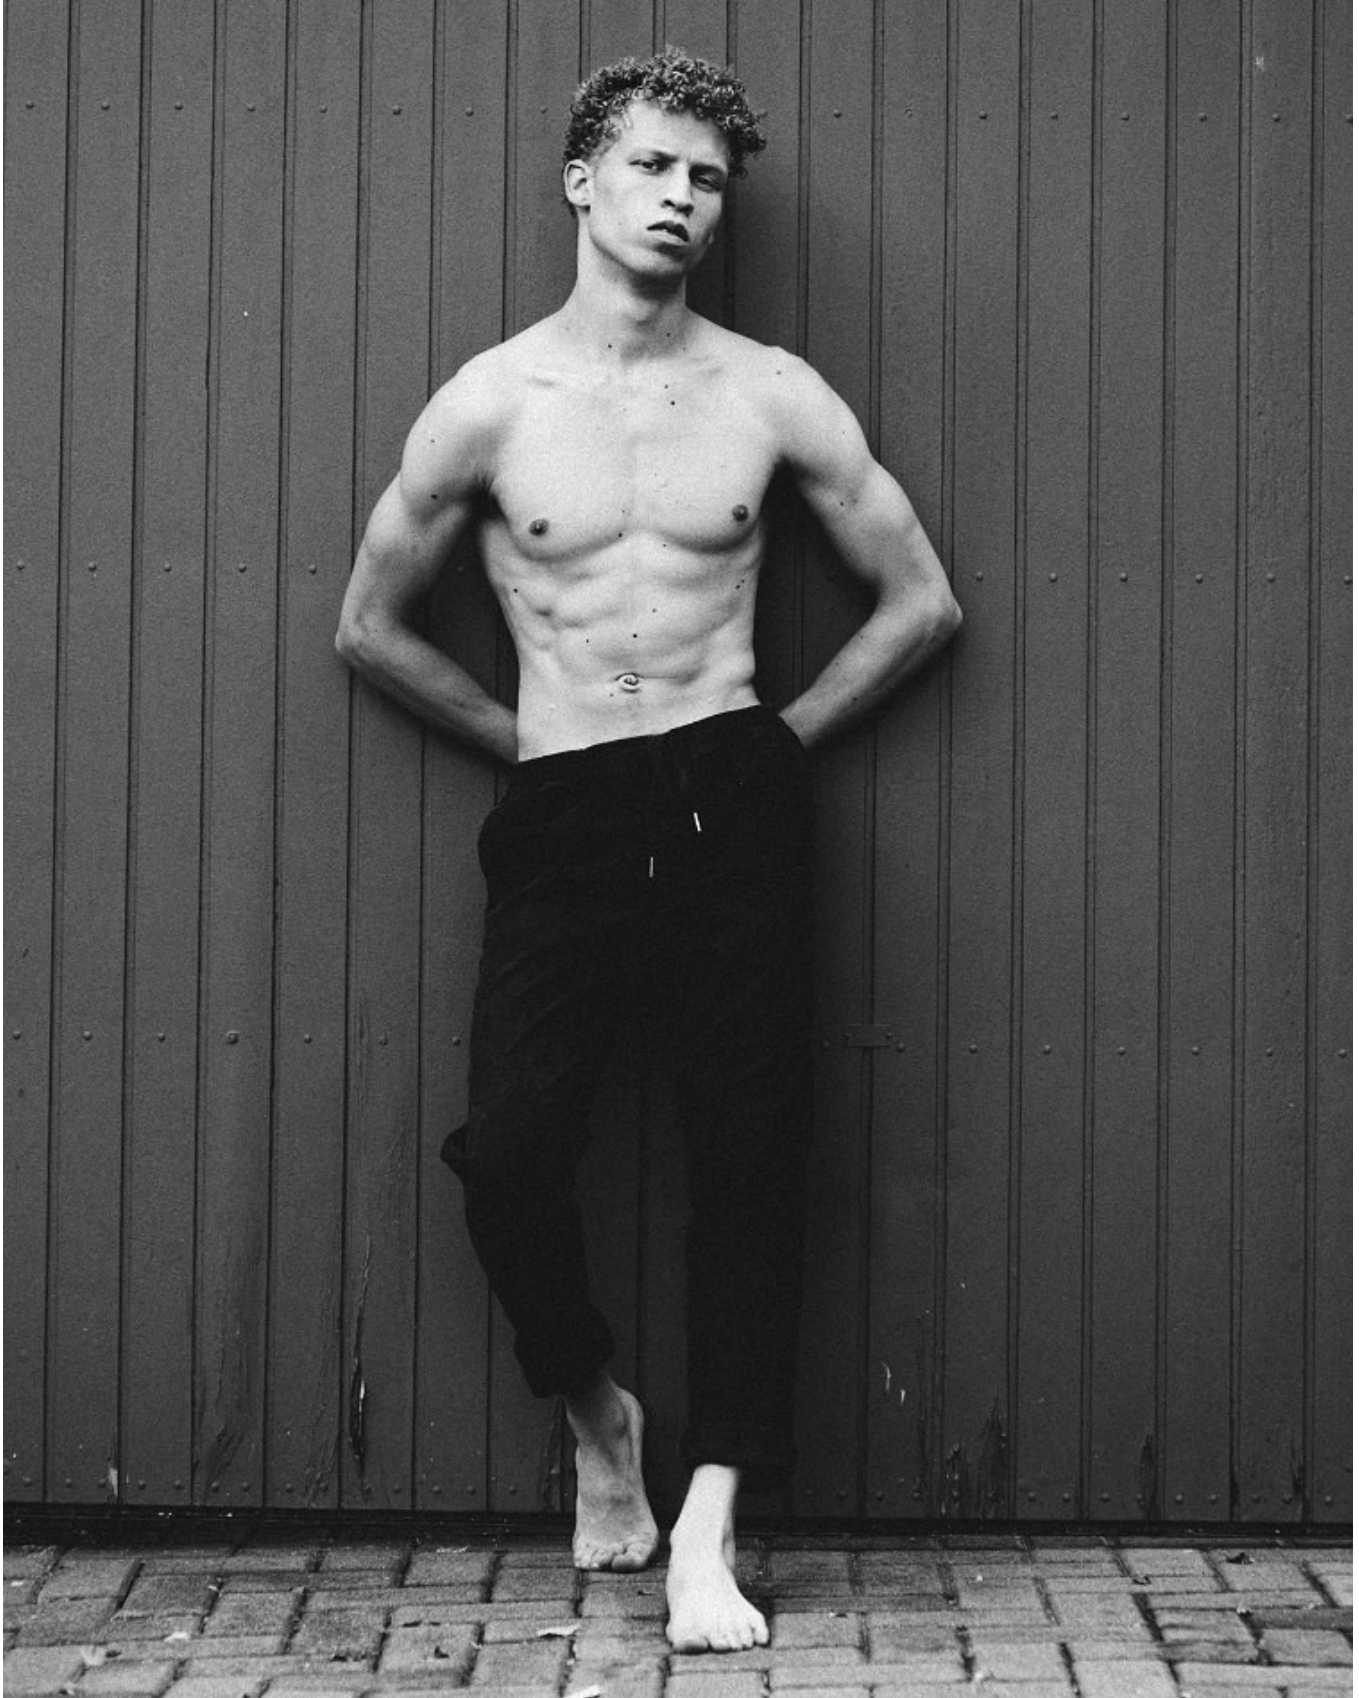

# BOSS MODELS

CAPE TOWN

CURTIS CORNWALL

Height: 183cm Chest: 97cm Waist: 76cm Suit: 38 R Shoe: 9.5 UK Hair: Ash Blonde Eyes: Blue/Green