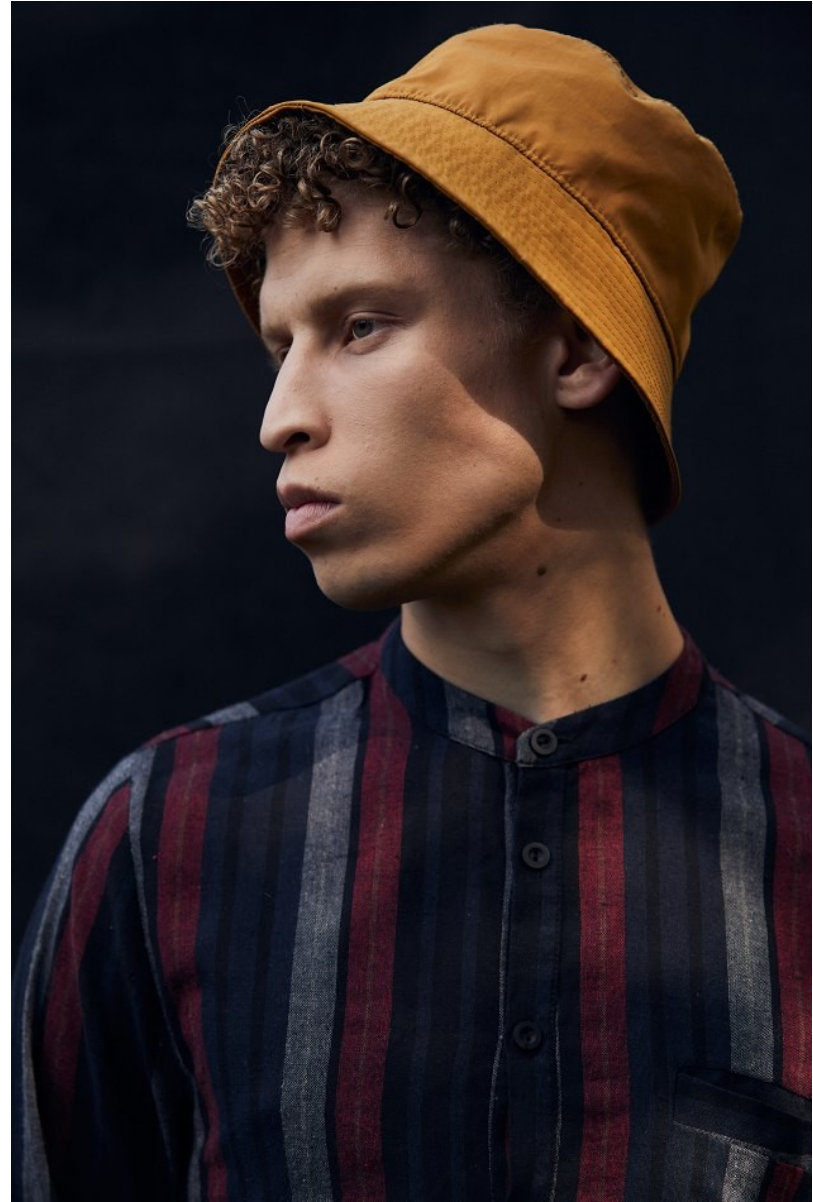

BOSS MODELS

CAPE TOWN

CURTIS CORNWALL

Height: 183cm Chest: 97cm Waist: 76cm Suit: 38 R Shoe: 9.5 UK Hair: Ash Blonde Eyes: Blue/Green

BOSS MODELS

CAPE TOWN

CURTIS CORNWALL

Height: 183cm Chest: 97cm Waist: 76cm Suit: 38 R Shoe: 9.5 UK Hair: Ash Blonde Eyes: Blue/Green