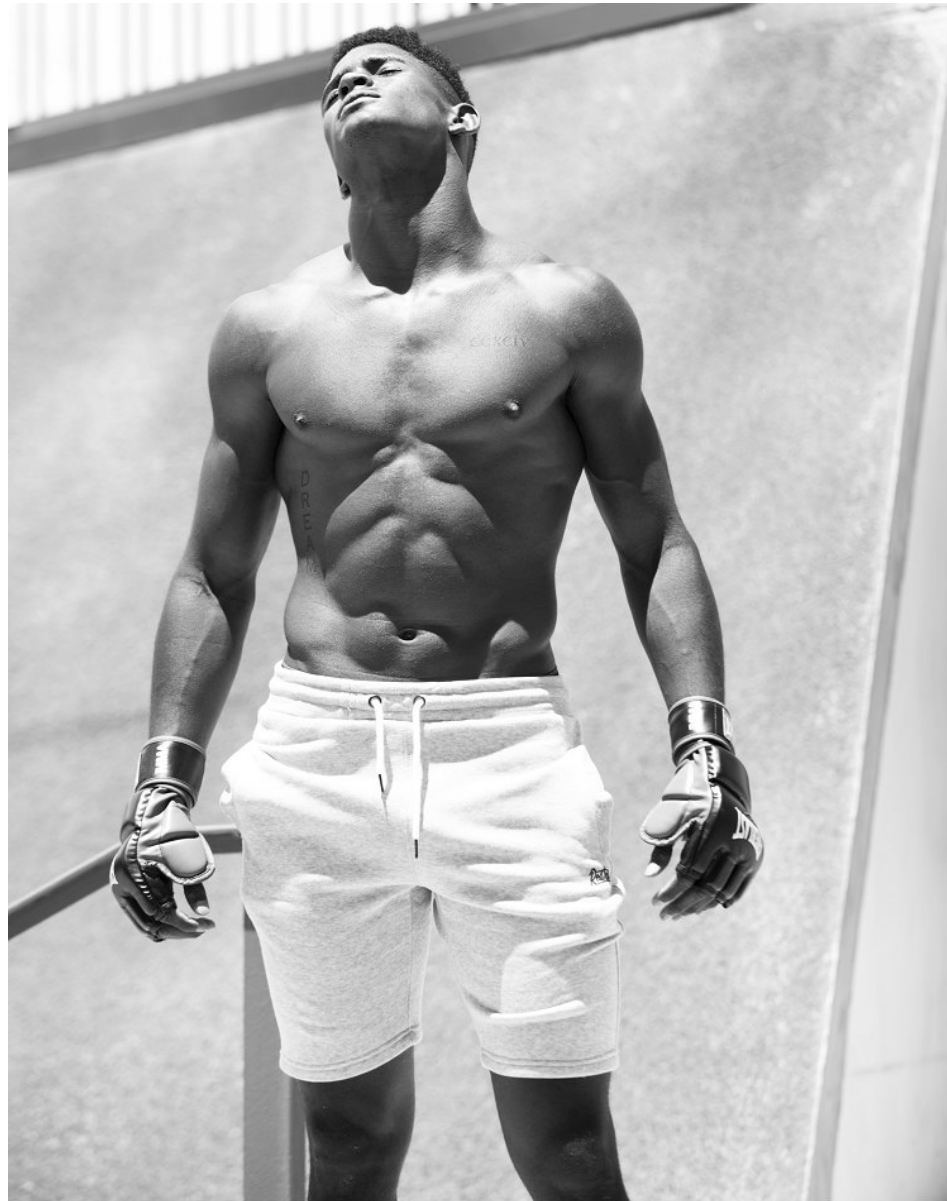

SACHA MNGOMESZULU

BOSS MODELS

CAPE TOWN

SACHA MNGOMESZULU

Height: 185cm Chest: 101cm Waist: 81cm Suit: 40 R Shoe: 9.5 UK Hair: Black Eyes: Brown