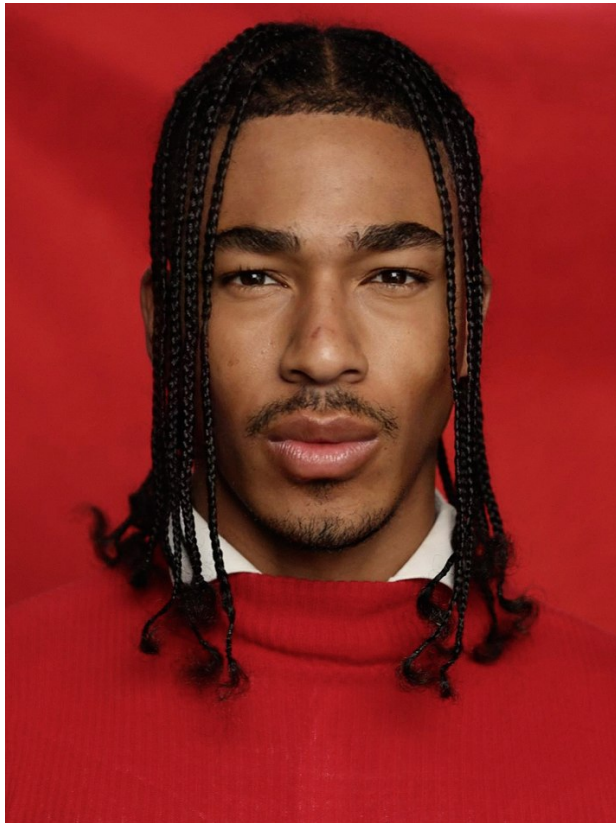

BOSS MODELS

CAPE TOWN

NATHAN SKINNER

Height: 189cm Chest: 99cm Waist: 78cm Suit: 40 R Shoe: 10 UK Hair: Black Eyes: Brown

BOSS MODELS

CAPE TOWN

NATHAN SKINNER

Height: 189cm Chest: 99cm Waist: 78cm Suit: 40 R Shoe: 10 UK Hair: Black Eyes: Brown