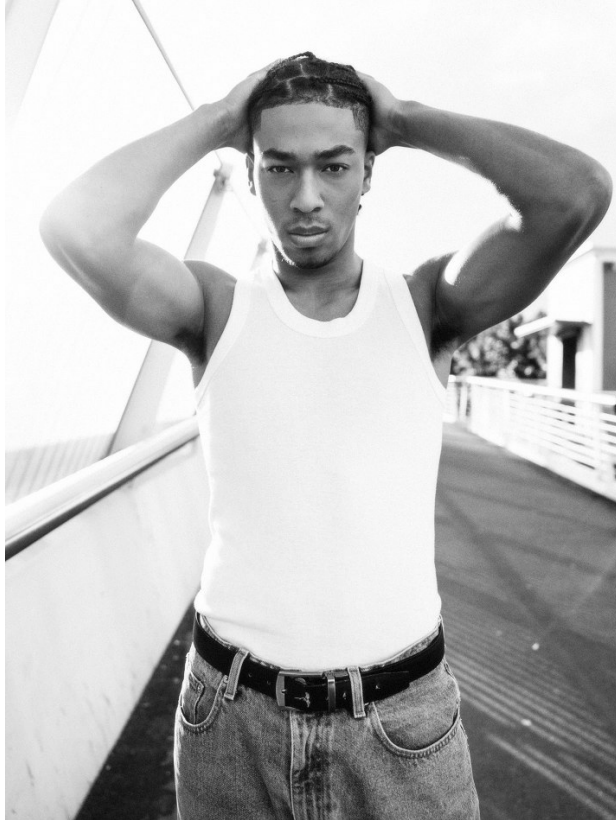

BOSS MODELS

CAPE TOWN

NATHAN SKINNER

Height: 188cm Chest: 99cm Waist: 77cm Suit: 40 R Shoe: 10 UK Hair: Black Eyes: Brown