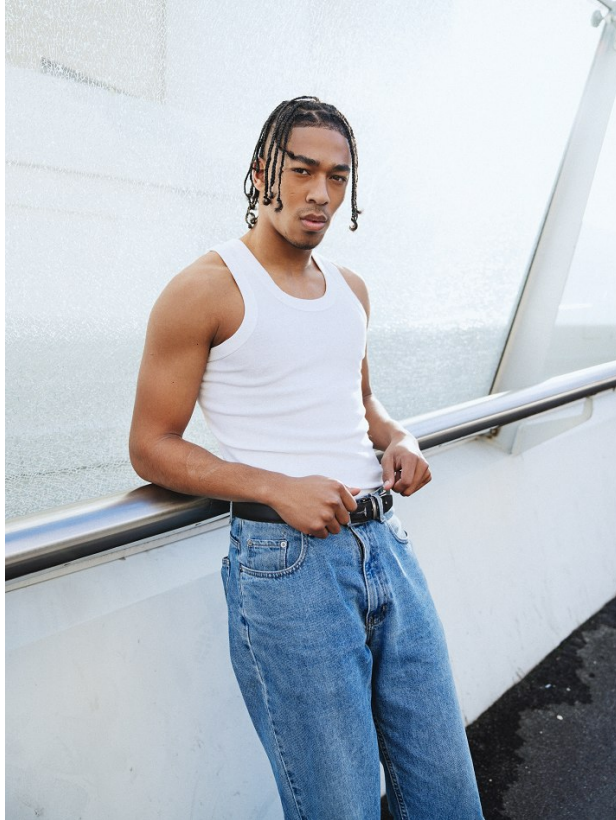

NATHAN SKINNER

BOSS MODELS

CAPE TOWN

Height: 188cm Chest: 99cm Waist: 77cm Suit: 40 R Shoe: 10 UK Hair: Black Eyes: Brown