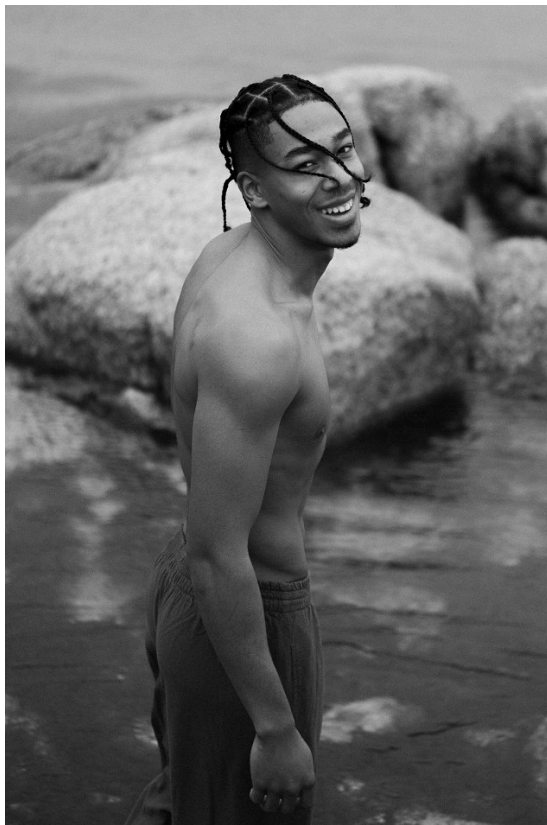

# BOSS MODELS

CAPE TOWN

**NATHAN SKINNER**

Height: 188cm Chest: 99cm Waist: 77cm Suit: 40 R Shoe: 10 UK Hair: Black Eyes: Brown

# BOSS MODELS

CAPE TOWN

NATHAN SKINNER

Height: 188cm Chest: 99cm Waist: 77cm Suit: 40 R Shoe: 10 UK Hair: Black Eyes: Brown