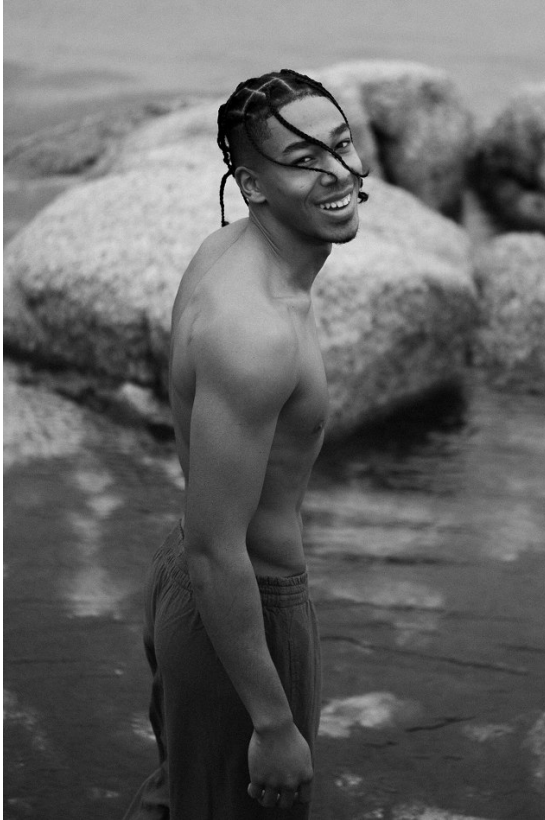

BOSS MODELS

CAPE TOWN

NATHAN SKINNER

Height: 189cm Chest: 99cm Waist: 78cm Suit: 40 R Shoe: 10 UK Hair: Black Eyes: Brown

BOSS MODELS

CAPE TOWN

NATHAN SKINNER

Height: 189cm Chest: 99cm Waist: 78cm Suit: 40 R Shoe: 10 UK Hair: Black Eyes: Brown