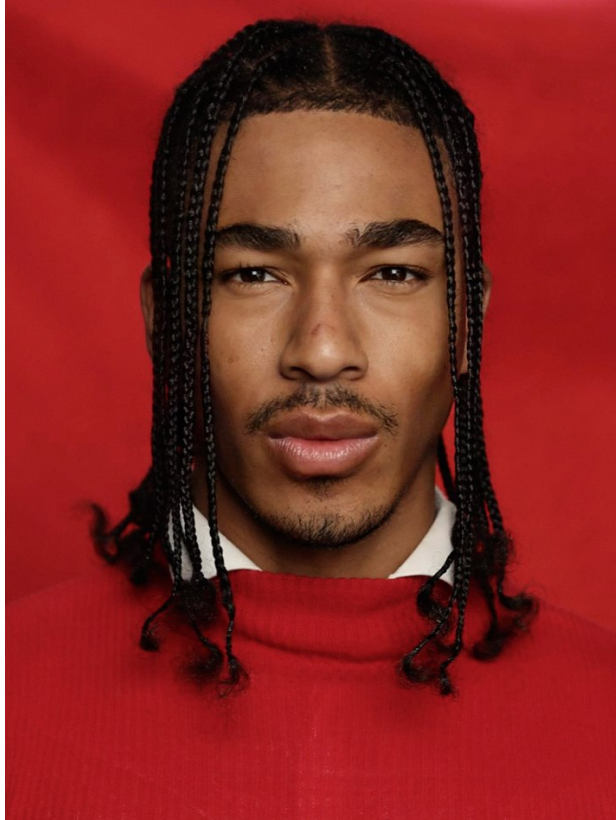

BOSS MODELS

CAPE TOWN

NATHAN SKINNER

Height: 189cm Chest: 99cm Waist: 78cm Suit: 40 R Shoe: 10 UK Hair: Black Eyes: Brown

BOSS MODELS

CAPE TOWN

NATHAN SKINNER

Height: 189cm Chest: 99cm Waist: 78cm Suit: 40 R Shoe: 10 UK Hair: Black Eyes: Brown