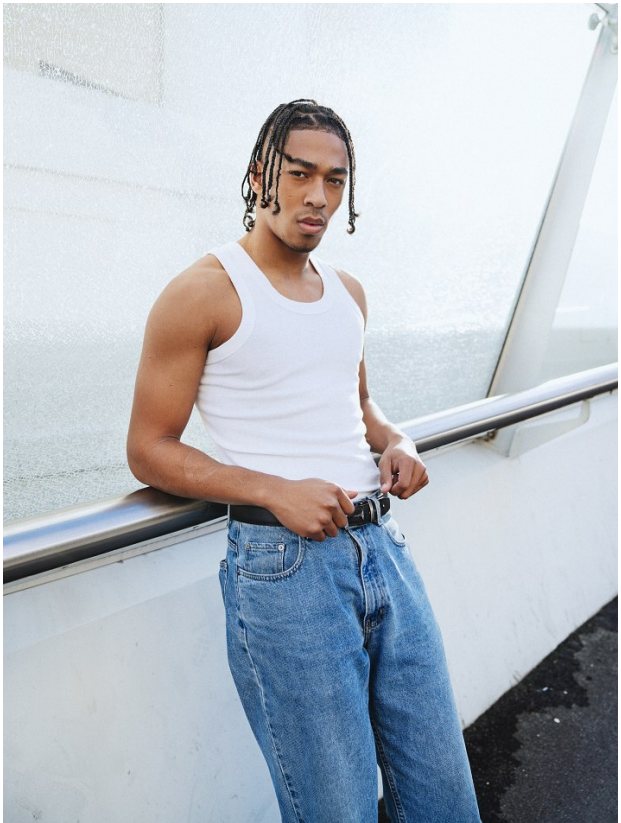

BOSS MODELS

CAPE TOWN

NATHAN SKINNER

Height: 189cm Chest: 99cm Waist: 78cm Suit: 40 R Shoe: 10 UK Hair: Black Eyes: Brown