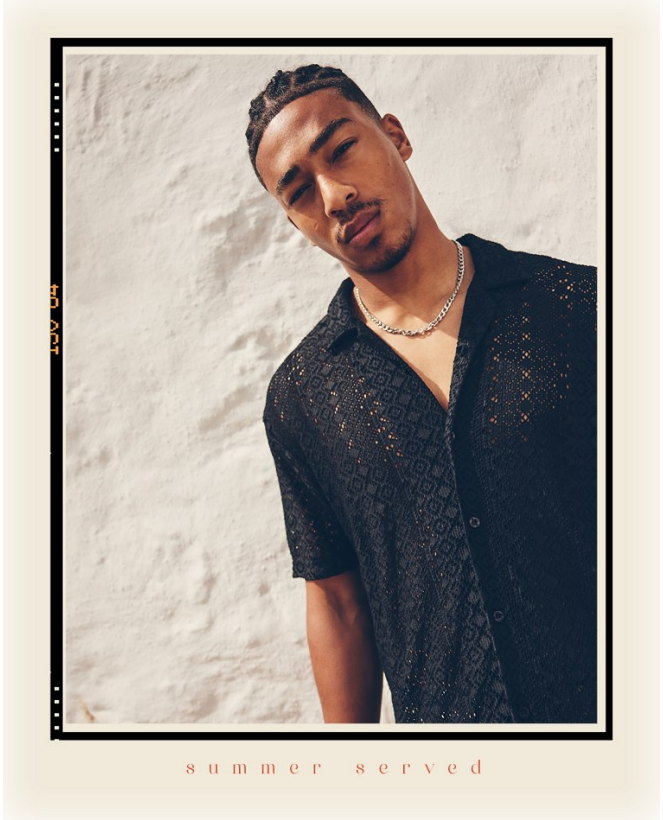

BOSS MODELS

CAPE TOWN

NATHAN SKINNER

Height: 189cm Chest: 99cm Waist: 78cm Suit: 40 R Shoe: 10 UK Hair: Black Eyes: Brown