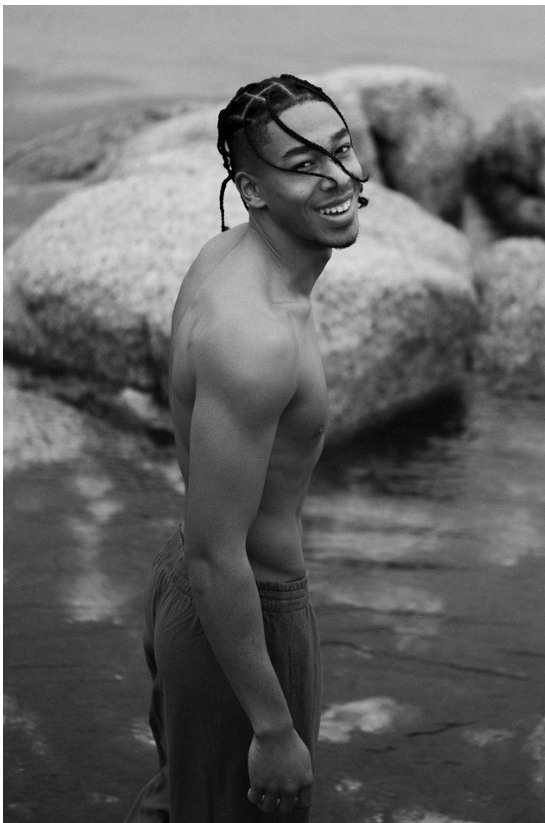

BOSS MODELS

CAPE TOWN

NATHAN SKINNER

Height: 189cm Chest: 99cm Waist: 78cm Suit: 40 R Shoe: 10 UK Hair: Black Eyes: Brown

BOSS MODELS

CAPE TOWN

NATHAN SKINNER

Height: 189cm Chest: 99cm Waist: 78cm Suit: 40 R Shoe: 10 UK Hair: Black Eyes: Brown