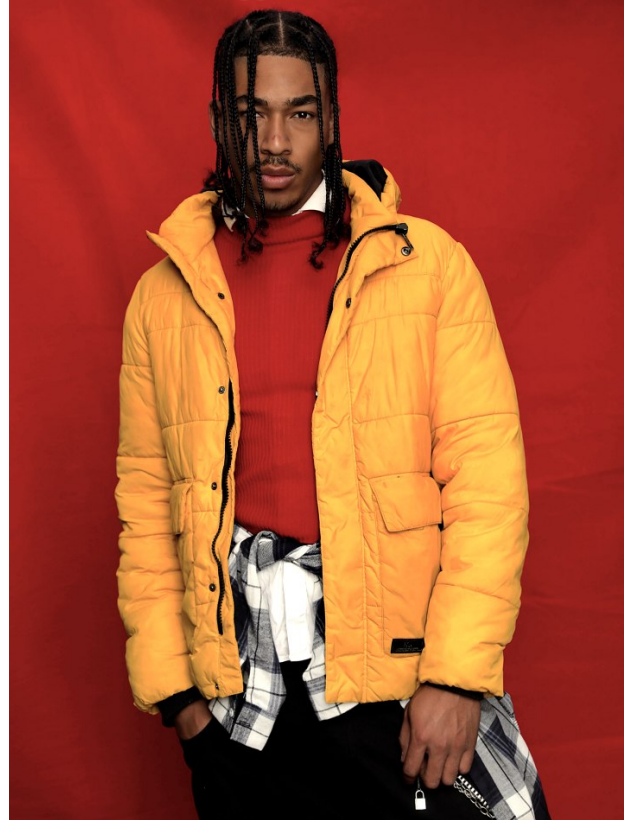

BOSS MODELS

CAPE TOWN

NATHAN SKINNER

Height: 189cm Chest: 99cm Waist: 78cm Suit: 40 R Shoe: 10 UK Hair: Black Eyes: Brown

BOSS MODELS

CAPE TOWN

NATHAN SKINNER

Height: 189cm Chest: 99cm Waist: 78cm Suit: 40 R Shoe: 10 UK Hair: Black Eyes: Brown