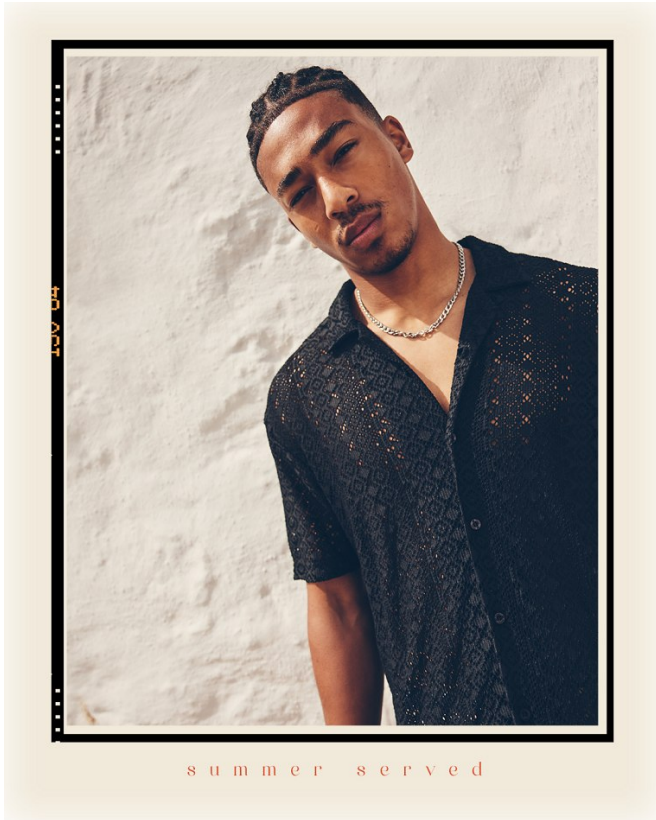

# BOSS MODELS

CAPE TOWN

**NATHAN SKINNER**

Height: 188cm Chest: 99cm Waist: 77cm Suit: 40 R Shoe: 10 UK Hair: Black Eyes: Brown

# BOSS MODELS

CAPE TOWN