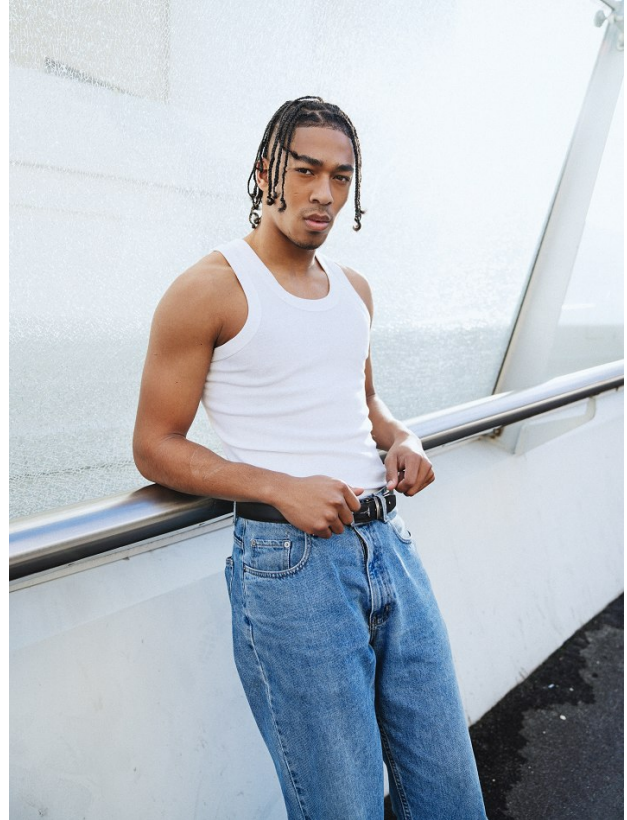

BOSS MODELS

CAPE TOWN

NATHAN SKINNER

Height: 189cm Chest: 99cm Waist: 78cm Suit: 40 R Shoe: 10 UK Hair: Black Eyes: Brown

BOSS MODELS

CAPE TOWN

NATHAN SKINNER

Height: 189cm Chest: 99cm Waist: 78cm Suit: 40 R Shoe: 10 UK Hair: Black Eyes: Brown