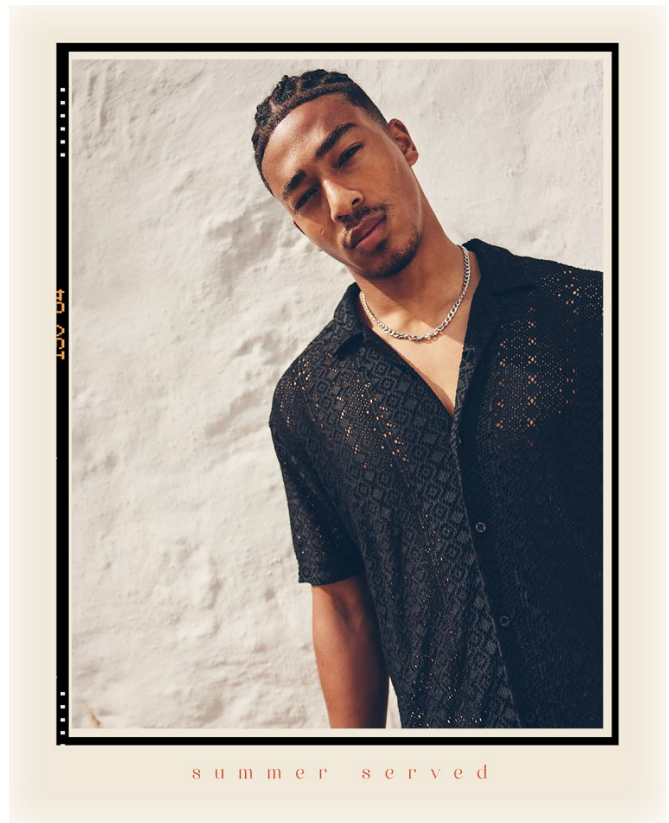

BOSS MODELS

CAPE TOWN

NATHAN SKINNER

Height: 189cm Chest: 99cm Waist: 78cm Suit: 40 R Shoe: 10 UK Hair: Black Eyes: Brown

BOSS MODELS

CAPE TOWN

NATHAN SKINNER

Height: 189cm Chest: 99cm Waist: 78cm Suit: 40 R Shoe: 10 UK Hair: Black Eyes: Brown