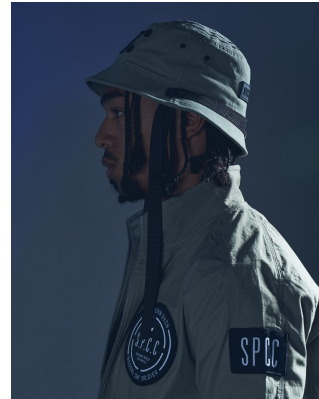

BOSS MODELS

CAPE TOWN

NATHAN SKINNER

Height: 189cm Chest: 99cm Waist: 78cm Suit: 40 R Shoe: 10 UK Hair: Black Eyes: Brown

BOSS MODELS

CAPE TOWN

NATHAN SKINNER

Height: 189cm Chest: 99cm Waist: 78cm Suit: 40 R Shoe: 10 UK Hair: Black Eyes: Brown

BOSS MODELS

CAPE TOWN

NATHAN SKINNER

Height: 189cm Chest: 99cm Waist: 78cm Suit: 40 R Shoe: 10 UK Hair: Black Eyes: Brown