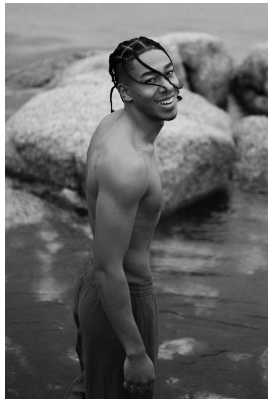

BOSS MODELS

CAPE TOWN

NATHAN SKINNER

Height: 189cm Chest: 99cm Waist: 78cm Suit: 40 R Shoe: 10 UK Hair: Black Eyes: Brown

BOSS MODELS

CAPE TOWN

NATHAN SKINNER

Height: 189cm Chest: 99cm Waist: 78cm Suit: 40 R Shoe: 10 UK Hair: Black Eyes: Brown

BOSS MODELS

CAPE TOWN

NATHAN SKINNER

Height: 189cm Chest: 99cm Waist: 78cm Suit: 40 R Shoe: 10 UK Hair: Black Eyes: Brown