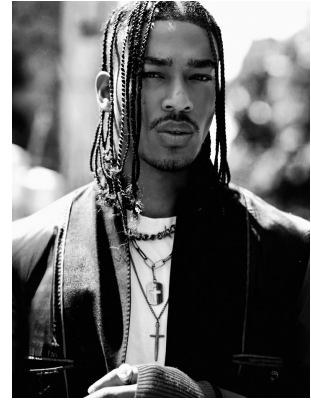

BOSS MODELS

CAPE TOWN

NATHAN SKINNER

Height: 189cm Chest: 99cm Waist: 78cm Suit: 40 R Shoe: 10 UK Hair: Black Eyes: Brown

BOSS MODELS

CAPE TOWN

NATHAN SKINNER

Height: 189cm Chest: 99cm Waist: 78cm Suit: 40 R Shoe: 10 UK Hair: Black Eyes: Brown

BOSS MODELS

CAPE TOWN

NATHAN SKINNER

Height: 189cm Chest: 99cm Waist: 78cm Suit: 40 R Shoe: 10 UK Hair: Black Eyes: Brown