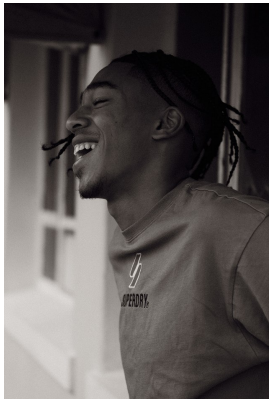

BOSS MODELS

CAPE TOWN

NATHAN SKINNER

Height: 189cm Chest: 99cm Waist: 78cm Suit: 40 R Shoe: 10 UK Hair: Black Eyes: Brown

BOSS MODELS

CAPE TOWN

NATHAN SKINNER

Height: 189cm Chest: 99cm Waist: 78cm Suit: 40 R Shoe: 10 UK Hair: Black Eyes: Brown

BOSS MODELS

CAPE TOWN

NATHAN SKINNER

Height: 189cm Chest: 99cm Waist: 78cm Suit: 40 R Shoe: 10 UK Hair: Black Eyes: Brown