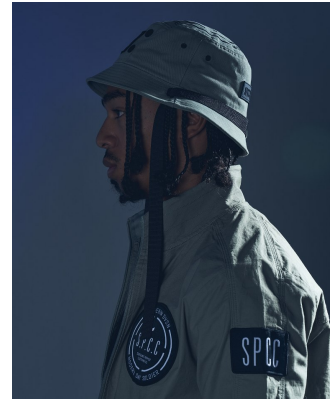

BOSS MODELS

CAPE TOWN

NATHAN SKINNER

Height: 189cm Chest: 99cm Waist: 78cm Suit: 40 R Shoe: 10 UK Hair: Black Eyes: Brown

BOSS MODELS

CAPE TOWN

NATHAN SKINNER

Height: 189cm Chest: 99cm Waist: 78cm Suit: 40 R Shoe: 10 UK Hair: Black Eyes: Brown

BOSS MODELS

CAPE TOWN

NATHAN SKINNER

Height: 189cm Chest: 99cm Waist: 78cm Suit: 40 R Shoe: 10 UK Hair: Black Eyes: Brown