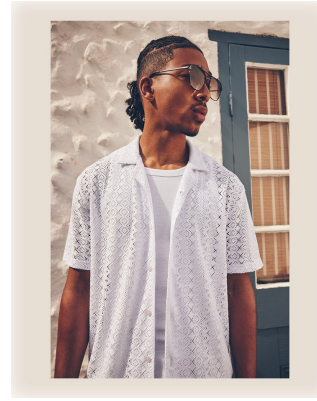

BOSS MODELS

CAPE TOWN

NATHAN SKINNER

Height: 189cm Chest: 99cm Waist: 78cm Suit: 40 R Shoe: 10 UK Hair: Black Eyes: Brown

BOSS MODELS

CAPE TOWN

NATHAN SKINNER

Height: 189cm Chest: 99cm Waist: 78cm Suit: 40 R Shoe: 10 UK Hair: Black Eyes: Brown

BOSS MODELS

CAPE TOWN

NATHAN SKINNER

Height: 189cm Chest: 99cm Waist: 78cm Suit: 40 R Shoe: 10 UK Hair: Black Eyes: Brown