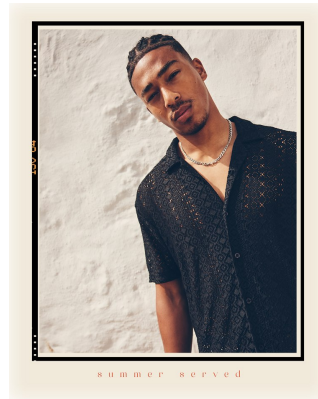

BOSS MODELS

CAPE TOWN

NATHAN SKINNER

Height: 189cm Chest: 99cm Waist: 78cm Suit: 40 R Shoe: 10 UK Hair: Black Eyes: Brown

BOSS MODELS

CAPE TOWN

NATHAN SKINNER

Height: 189cm Chest: 99cm Waist: 78cm Suit: 40 R Shoe: 10 UK Hair: Black Eyes: Brown

BOSS MODELS

CAPE TOWN

NATHAN SKINNER

Height: 189cm Chest: 99cm Waist: 78cm Suit: 40 R Shoe: 10 UK Hair: Black Eyes: Brown