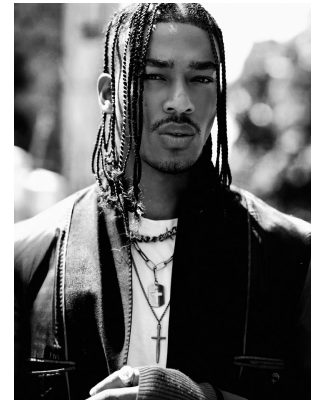

BOSS MODELS

CAPE TOWN

NATHAN SKINNER

Height: 189cm Chest: 99cm Waist: 78cm Suit: 40 R Shoe: 10 UK Hair: Black Eyes: Brown

BOSS MODELS

CAPE TOWN

NATHAN SKINNER

Height: 189cm Chest: 99cm Waist: 78cm Suit: 40 R Shoe: 10 UK Hair: Black Eyes: Brown

BOSS MODELS

CAPE TOWN

NATHAN SKINNER

Height: 189cm Chest: 99cm Waist: 78cm Suit: 40 R Shoe: 10 UK Hair: Black Eyes: Brown