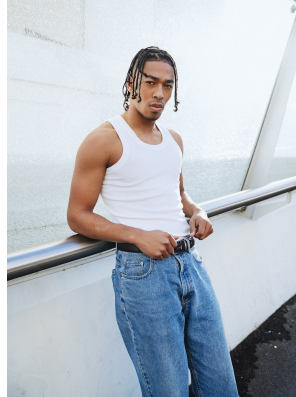

BOSS MODELS

CAPE TOWN

NATHAN SKINNER

Height: 189cm Chest: 99cm Waist: 78cm Suit: 40 R Shoe: 10 UK Hair: Black Eyes: Brown

BOSS MODELS

CAPE TOWN

NATHAN SKINNER

Height: 189cm Chest: 99cm Waist: 78cm Suit: 40 R Shoe: 10 UK Hair: Black Eyes: Brown

BOSS MODELS

CAPE TOWN

NATHAN SKINNER

Height: 189cm Chest: 99cm Waist: 78cm Suit: 40 R Shoe: 10 UK Hair: Black Eyes: Brown