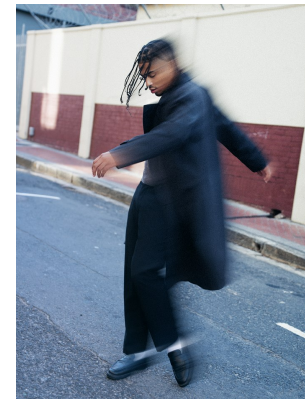

BOSS MODELS

CAPE TOWN

NATHAN SKINNER

Height: 189cm Chest: 99cm Waist: 78cm Suit: 40 R Shoe: 10 UK Hair: Black Eyes: Brown

BOSS MODELS

CAPE TOWN

NATHAN SKINNER

Height: 189cm Chest: 99cm Waist: 78cm Suit: 40 R Shoe: 10 UK Hair: Black Eyes: Brown

BOSS MODELS

CAPE TOWN

NATHAN SKINNER

Height: 189cm Chest: 99cm Waist: 78cm Suit: 40 R Shoe: 10 UK Hair: Black Eyes: Brown