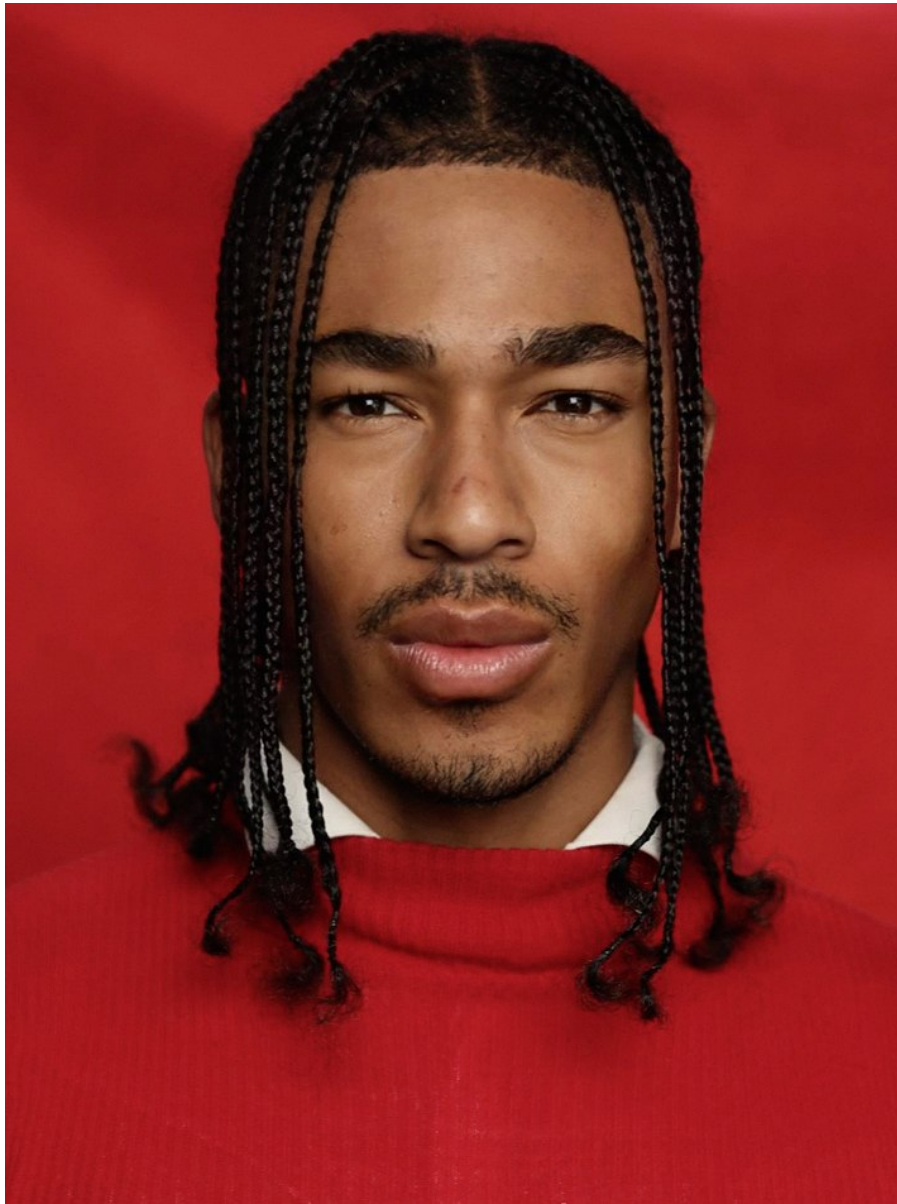

NATHAN SKINNER

BOSS MODELS

CAPE TOWN

NATHAN SKINNER

Height: 189cm Chest: 99cm Waist: 78cm Suit: 40 R Shoe: 10 UK Hair: Black Eyes: Brown