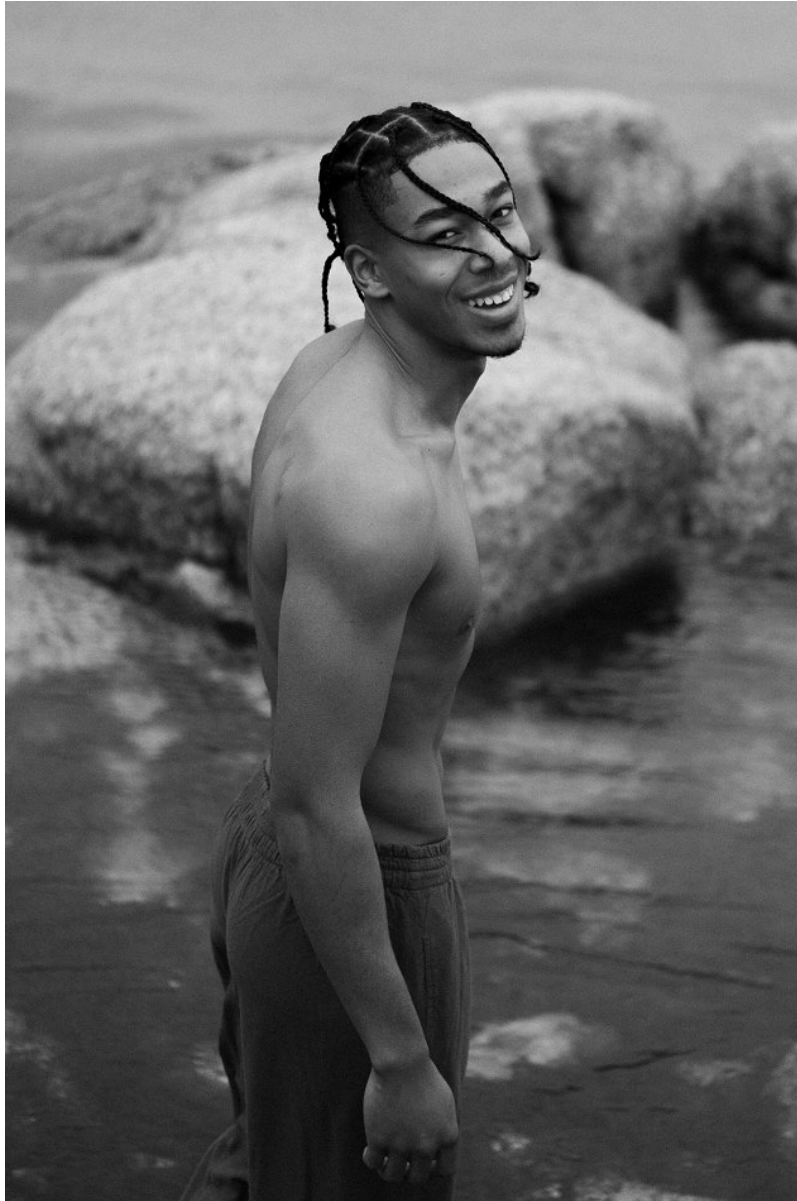

NATHAN SKINNER

BOSS MODELS

CAPE TOWN

NATHAN SKINNER

Height: 189cm Chest: 99cm Waist: 78cm Suit: 40 R Shoe: 10 UK Hair: Black Eyes: Brown