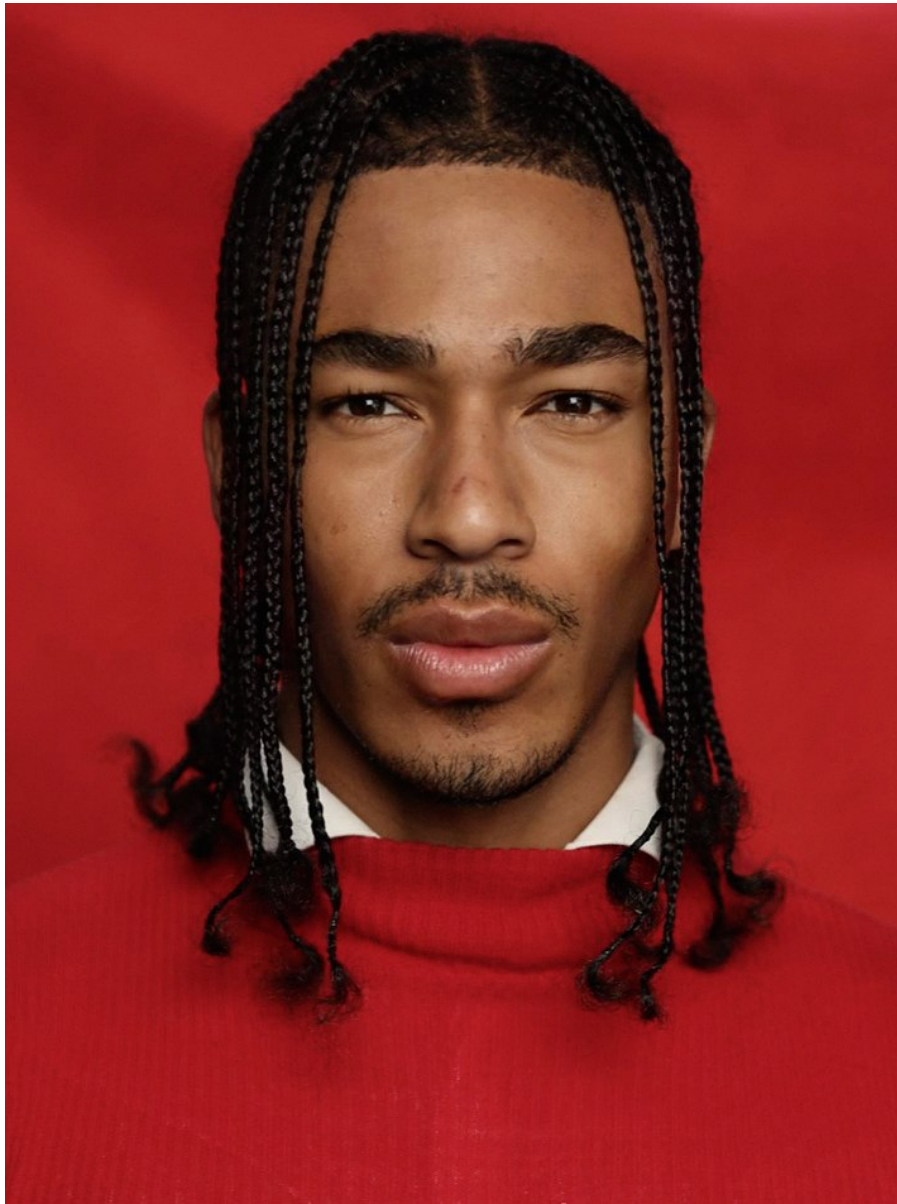

BOSS MODELS

CAPE TOWN

NATHAN SKINNER

Height: 189cm Chest: 99cm Waist: 78cm Suit: 40 R Shoe: 10 UK Hair: Black Eyes: Brown

BOSS MODELS

CAPE TOWN

NATHAN SKINNER

Height: 189cm Chest: 99cm Waist: 78cm Suit: 40 R Shoe: 10 UK Hair: Black Eyes: Brown