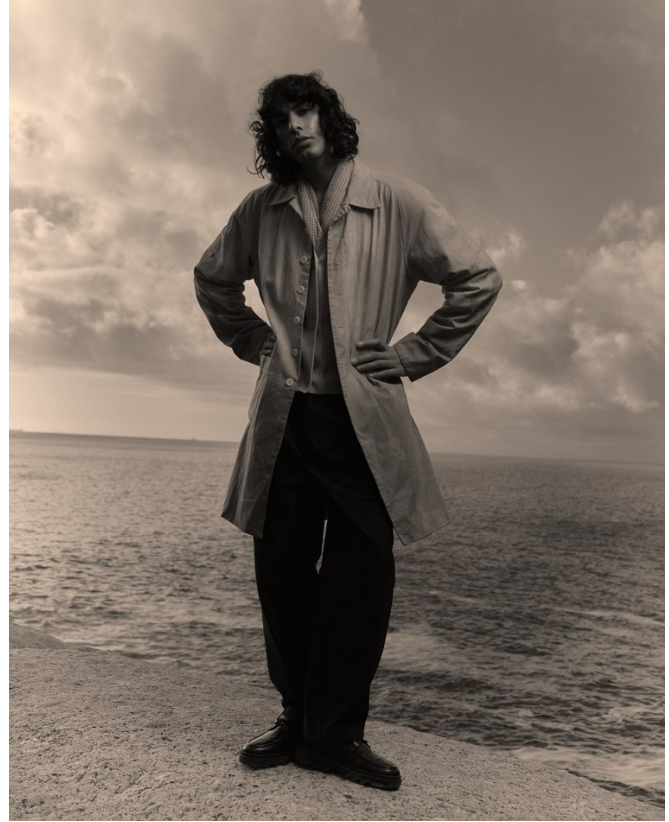

BOSS MODELS

CAPE TOWN

AADAM MAZEMA

Height: 183cm Chest: 96cm Waist: 71cm Suit: 36 R Shoe: 9.5 UK Hair: Brown Eyes: Brown