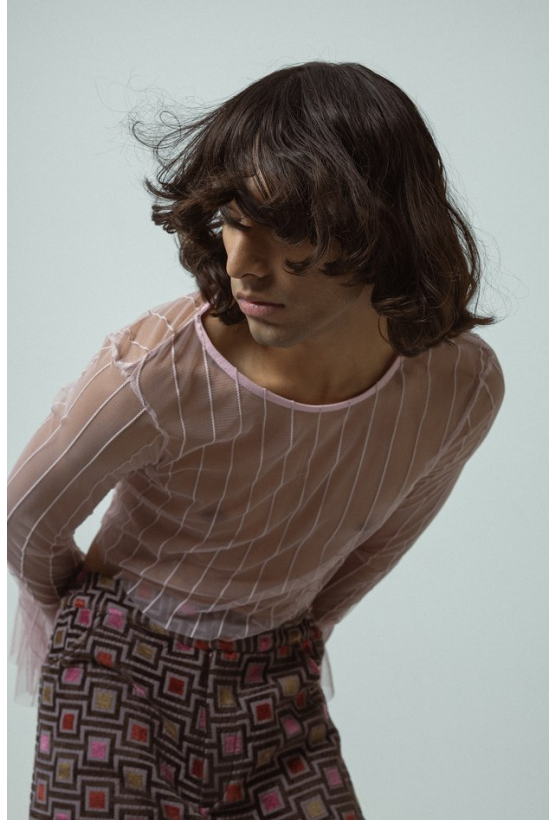

BOSS MODELS

CAPE TOWN

AADAM MAZEMA

Height: 183cm Chest: 94cm Waist: 71cm Suit: 36 R Shoe: 9.5 UK Hair: Brown Eyes: Brown

BOSS MODELS

CAPE TOWN

AADAM MAZEMA

Height: 183cm Chest: 94cm Waist: 71cm Suit: 36 R Shoe: 9.5 UK Hair: Brown Eyes: Brown

BOSS MODELS

CAPE TOWN

AADAM MAZEMA

Height: 183cm Chest: 94cm Waist: 71cm Suit: 36 R Shoe: 9.5 UK Hair: Brown Eyes: Brown