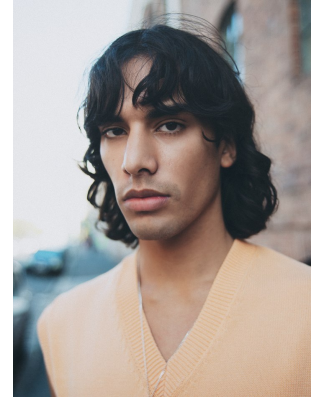

# BOSS MODELS

CAPE TOWN

AADAM MAZEMA

Height: 183cm Chest: 94cm Waist: 71cm Suit: 36 R Shoe: 9.5 UK Hair: Brown Eyes: Brown

# BOSS MODELS

CAPE TOWN

## AADAM MAZEMA

Height: 183cm Chest: 94cm Waist: 71cm Suit: 36 R Shoe: 9.5 UK Hair: Brown Eyes: Brown