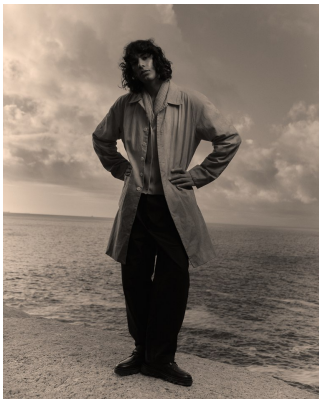

BOSS MODELS

CAPE TOWN

LOOK 5

LOOK 1

AADAM MAZEMA

Height: 183cm Chest: 96cm Waist: 71cm Suit: 36 R Shoe: 9.5 UK Hair: Brown Eyes: Brown

BOSS MODELS

CAPE TOWN

AADAM MAZEMA

Height: 183cm Chest: 96cm Waist: 71cm Suit: 36 R Shoe: 9.5 UK Hair: Brown Eyes: Brown