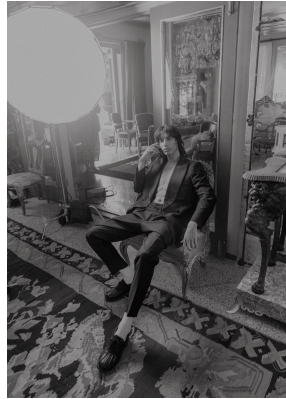

BOSS MODELS

CAPE TOWN

LOOK 5

LOOK 1

AADAM MAZEMA

Height: 183cm Chest: 96cm Waist: 71cm Suit: 36 R Shoe: 9.5 UK Hair: Brown Eyes: Brown

BOSS MODELS

CAPE TOWN

AADAM MAZEMA

Height: 183cm Chest: 96cm Waist: 71cm Suit: 36 R Shoe: 9.5 UK Hair: Brown Eyes: Brown