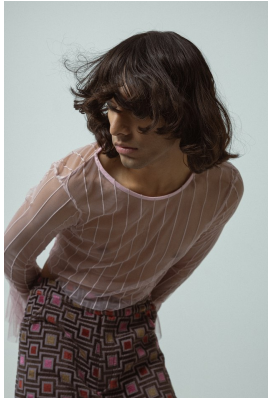

# BOSS MODELS

CAPE TOWN

AADAM MAZEMA

Height: 183cm Chest: 94cm Waist: 71cm Suit: 36 R Shoe: 9.5 UK Hair: Brown Eyes: Brown

# BOSS MODELS

CAPE TOWN

## AADAM MAZEMA

Height: 183cm Chest: 94cm Waist: 71cm Suit: 36 R Shoe: 9.5 UK Hair: Brown Eyes: Brown