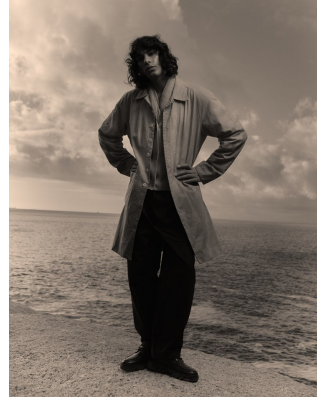

# BOSS MODELS

CAPE TOWN

AADAM MAZEMA

Height: 183cm Chest: 94cm Waist: 71cm Suit: 36 R Shoe: 9.5 UK Hair: Brown Eyes: Brown

# BOSS MODELS

CAPE TOWN