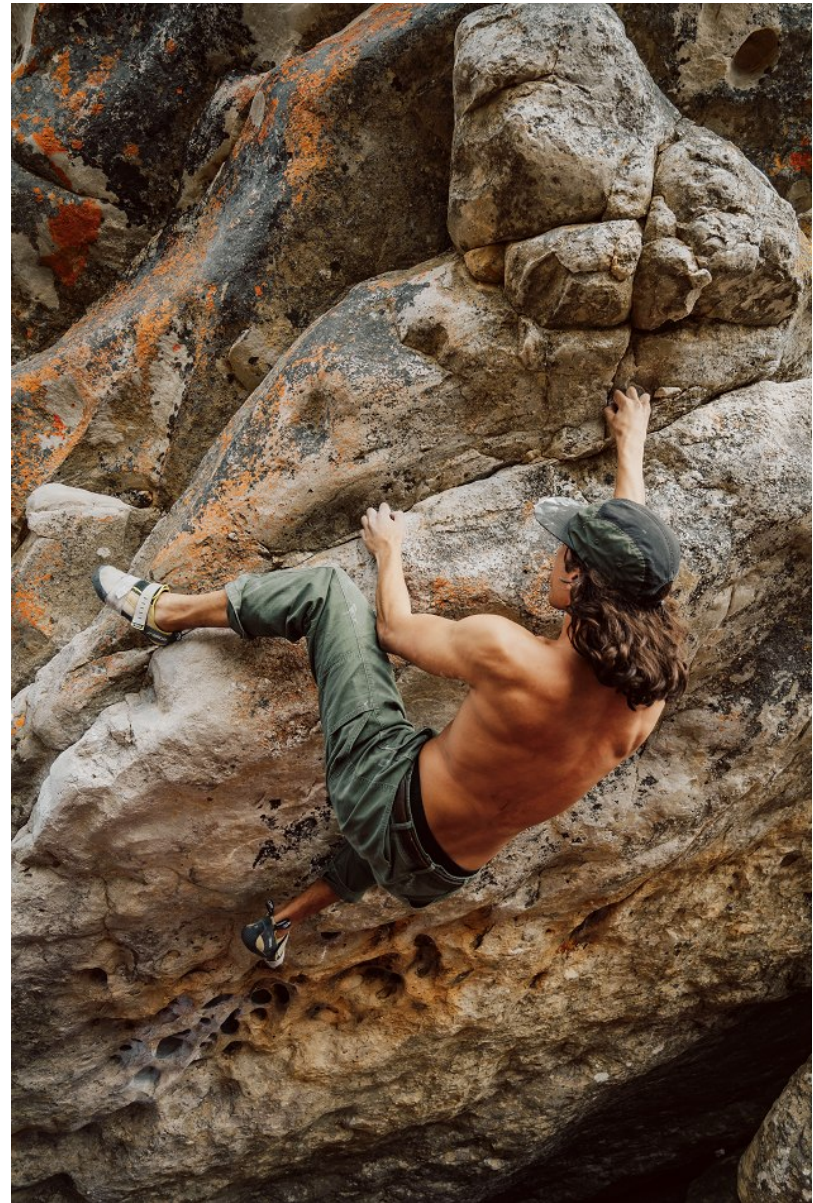

LOOK 5

AADAM MAZEMA

Height: 183cm Chest: 96cm Waist: 71cm Suit: 36 R Shoe: 9.5 UK Hair: Brown Eyes: Brown