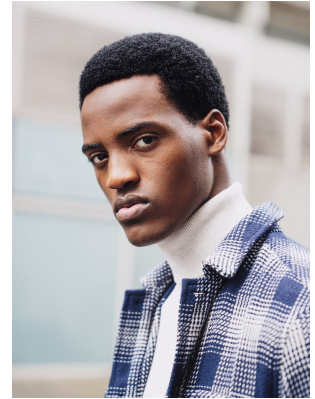

BOSS MODELS

CAPE TOWN

SENZO LINGANI

Height: 187cm Chest: 94cm Waist: 74cm Suit: 40 R Shoe: 10 UK Hair: Black Eyes: Brown

BOSS MODELS

CAPE TOWN

SENZO LINGANI

Height: 187cm Chest: 94cm Waist: 74cm Suit: 40 R Shoe: 10 UK Hair: Black Eyes: Brown