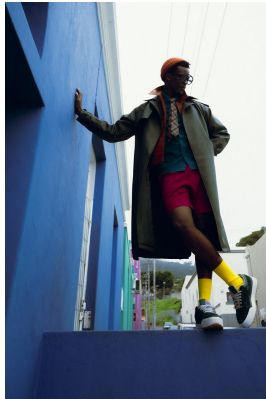

BOSS MODELS

CAPE TOWN

SENZO LINGANI

Height: 187cm Chest: 96cm Waist: 79cm Suit: 40 R Shoe: 10 UK Hair: Black Eyes: Brown

BOSS MODELS

CAPE TOWN

SENZO LINGANI

Height: 187cm Chest: 96cm Waist: 79cm Suit: 40 R Shoe: 10 UK Hair: Black Eyes: Brown