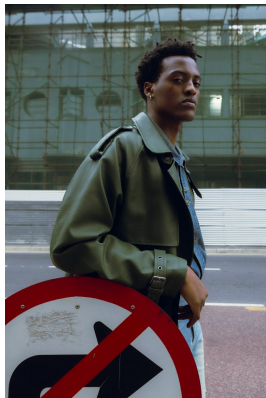

BOSS MODELS

CAPE TOWN

SENZO LINGANI

Height: 187cm Chest: 96cm Waist: 79cm Suit: 40 R Shoe: 10 UK Hair: Black Eyes: Brown

BOSS MODELS

CAPE TOWN

SENZO LINGANI

Height: 187cm Chest: 96cm Waist: 79cm Suit: 40 R Shoe: 10 UK Hair: Black Eyes: Brown