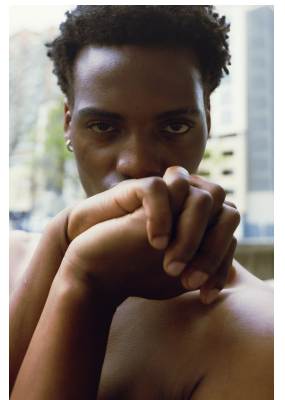

BOSS MODELS

CAPE TOWN

SENZO LINGANI

Height: 187cm Chest: 96cm Waist: 79cm Suit: 40 R Shoe: 10 UK Hair: Black Eyes: Brown

BOSS MODELS

CAPE TOWN

SENZO LINGANI

Height: 187cm Chest: 96cm Waist: 79cm Suit: 40 R Shoe: 10 UK Hair: Black Eyes: Brown