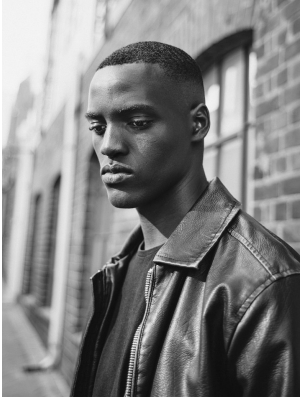

BOSS MODELS

CAPE TOWN

SENZO LINGANI

Height: 187cm Chest: 94cm Waist: 74cm Suit: 40 R Shoe: 10 UK Hair: Black Eyes: Brown

BOSS MODELS

CAPE TOWN

SENZO LINGANI

Height: 187cm Chest: 94cm Waist: 74cm Suit: 40 R Shoe: 10 UK Hair: Black Eyes: Brown