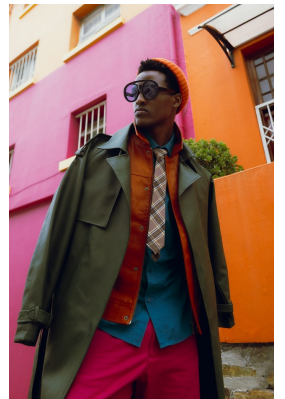

BOSS MODELS

CAPE TOWN

SENZO LINGANI

Height: 187cm Chest: 96cm Waist: 79cm Suit: 40 R Shoe: 10 UK Hair: Black Eyes: Brown

BOSS MODELS

CAPE TOWN

SENZO LINGANI

Height: 187cm Chest: 96cm Waist: 79cm Suit: 40 R Shoe: 10 UK Hair: Black Eyes: Brown