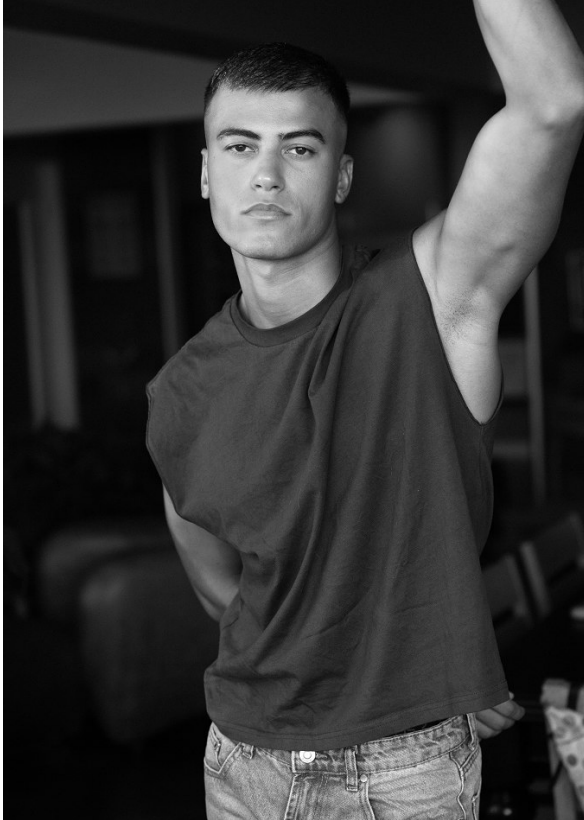

BOSS MODELS

CAPE TOWN

MITO ALHARIANI

Height: 185cm Chest: 100cm Waist: 75cm Suit: 40 R Shoe: 10.5 UK Hair: Brown Eyes: Brown

BOSS MODELS

CAPE TOWN

MITO ALHARIANI

Height: 185cm Chest: 100cm Waist: 75cm Suit: 40 R Shoe: 10.5 UK Hair: Brown Eyes: Brown

BOSS MODELS

CAPE TOWN

MITO ALHARIANI

Height: 185cm Chest: 100cm Waist: 75cm Suit: 40 R Shoe: 10.5 UK Hair: Brown Eyes: Brown