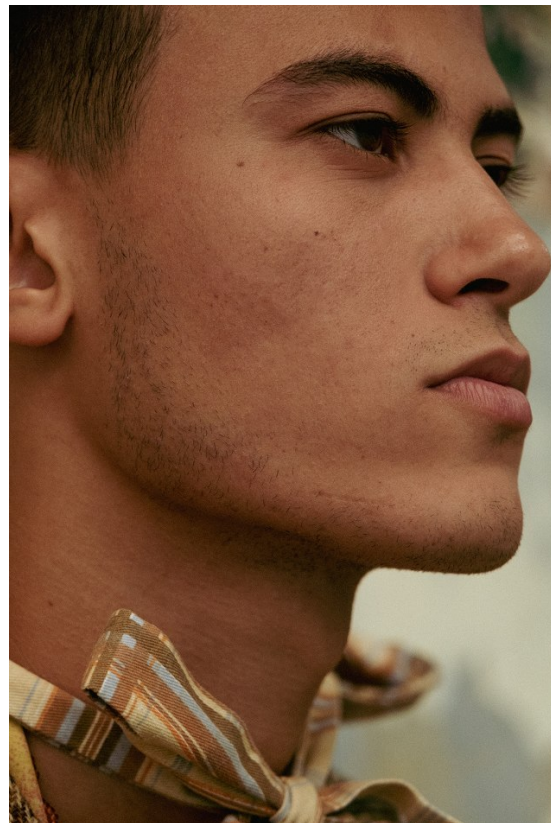

BOSS MODELS

CAPE TOWN

MITO

Height: 185cm Chest: 99cm Waist: 80cm Suit: 40 R Shoe: 10.5 UK Hair: Brown Eyes: Brown

BOSS MODELS

CAPE TOWN

MITO

Height: 185cm Chest: 99cm Waist: 80cm Suit: 40 R Shoe: 10.5 UK Hair: Brown Eyes: Brown