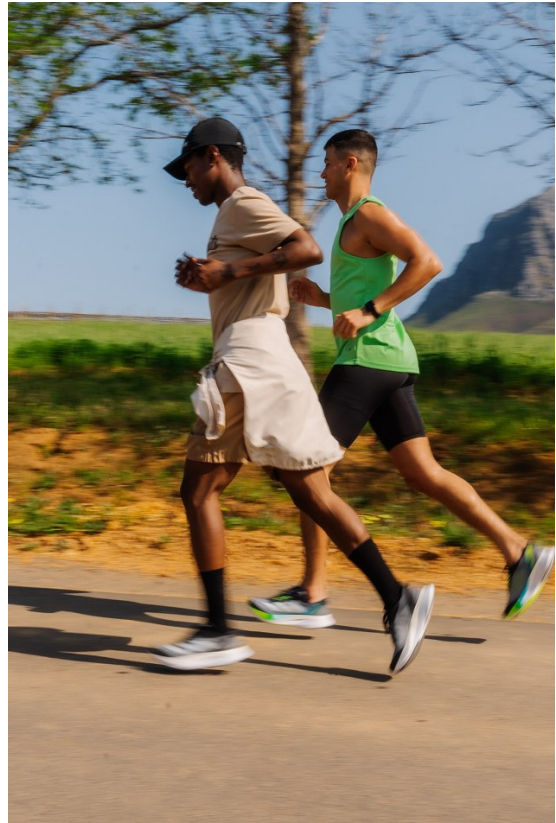

BOSS MODELS

CAPE TOWN

MITO ALHARIANI

Height: 185cm Chest: 99cm Waist: 80cm Suit: 40 R Shoe: 10.5 UK Hair: Brown Eyes: Brown