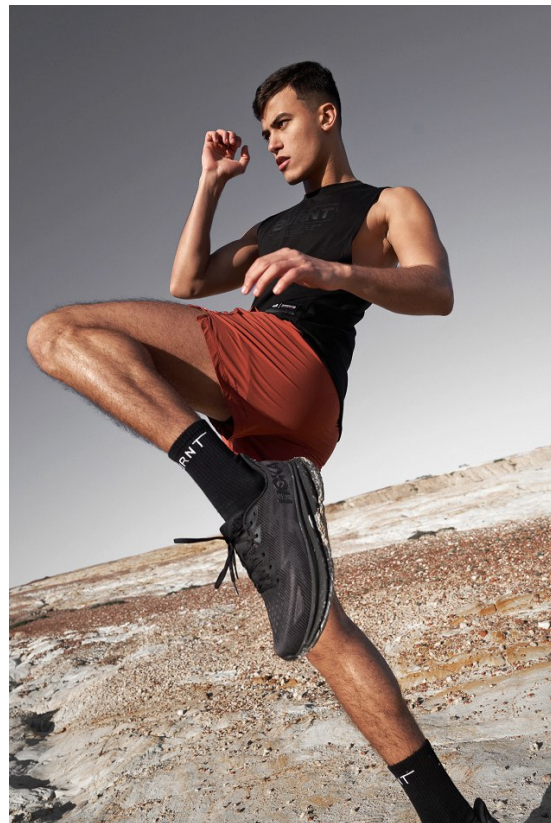

BOSS MODELS

CAPE TOWN

MITO ALHARIANI

Height: 185cm Chest: 99cm Waist: 80cm Suit: 40 R Shoe: 10.5 UK Hair: Brown Eyes: Brown

BOSS MODELS

CAPE TOWN

MITO ALHARIANI

Height: 185cm Chest: 99cm Waist: 80cm Suit: 40 R Shoe: 10.5 UK Hair: Brown Eyes: Brown