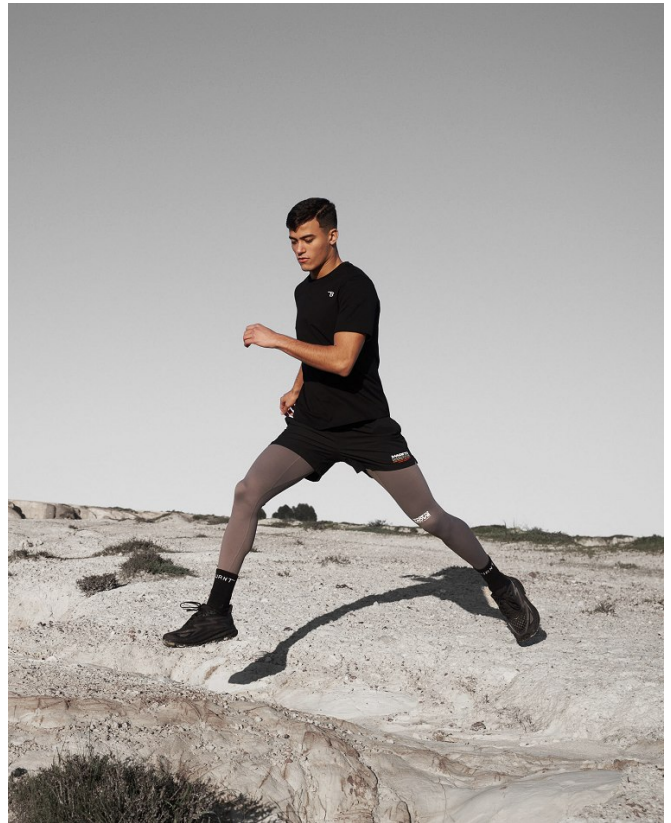

BOSS MODELS

CAPE TOWN

MITO

Height: 185cm Chest: 99cm Waist: 80cm Suit: 40 R Shoe: 10.5 UK Hair: Brown Eyes: Brown

BOSS MODELS

CAPE TOWN

MITO

Height: 185cm Chest: 99cm Waist: 80cm Suit: 40 R Shoe: 10.5 UK Hair: Brown Eyes: Brown