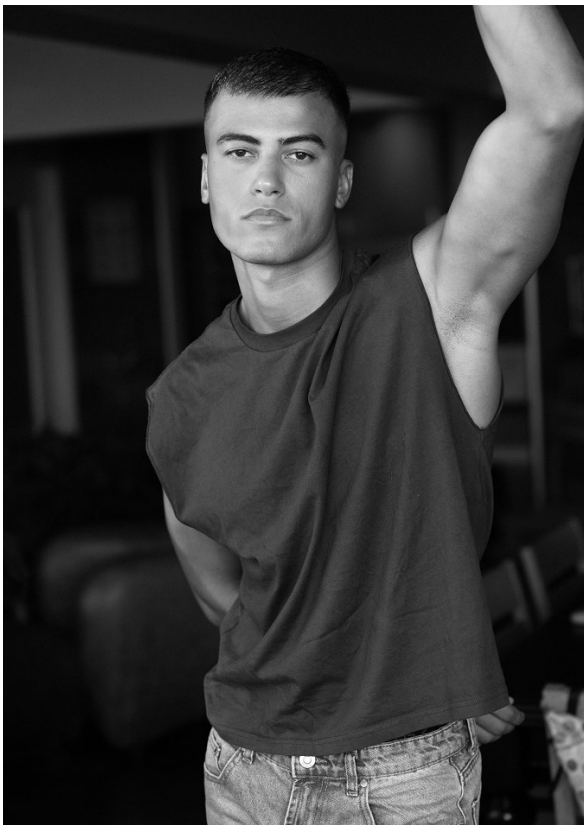

BOSS MODELS

CAPE TOWN

MITO ALHARIANI

Height: 185cm Chest: 99cm Waist: 80cm Suit: 40 R Shoe: 10.5 UK Hair: Brown Eyes: Brown