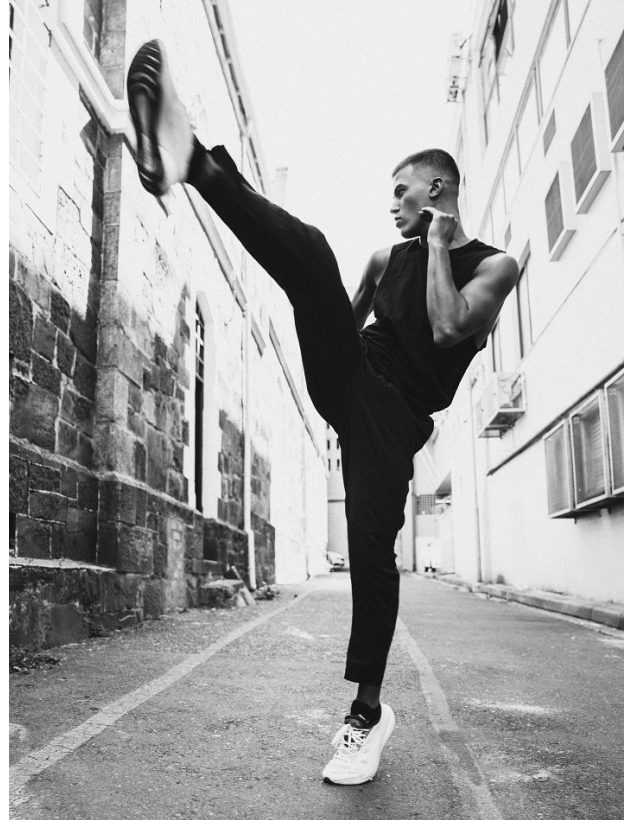

BOSS MODELS

CAPE TOWN

MITO ALHARIANI

Height: 185cm Chest: 99cm Waist: 80cm Suit: 40 R Shoe: 10.5 UK Hair: Brown Eyes: Brown

BOSS MODELS

CAPE TOWN

MITO ALHARIANI

Height: 185cm Chest: 99cm Waist: 80cm Suit: 40 R Shoe: 10.5 UK Hair: Brown Eyes: Brown

BOSS MODELS

CAPE TOWN

MITO ALHARIANI

Height: 185cm Chest: 99cm Waist: 80cm Suit: 40 R Shoe: 10.5 UK Hair: Brown Eyes: Brown