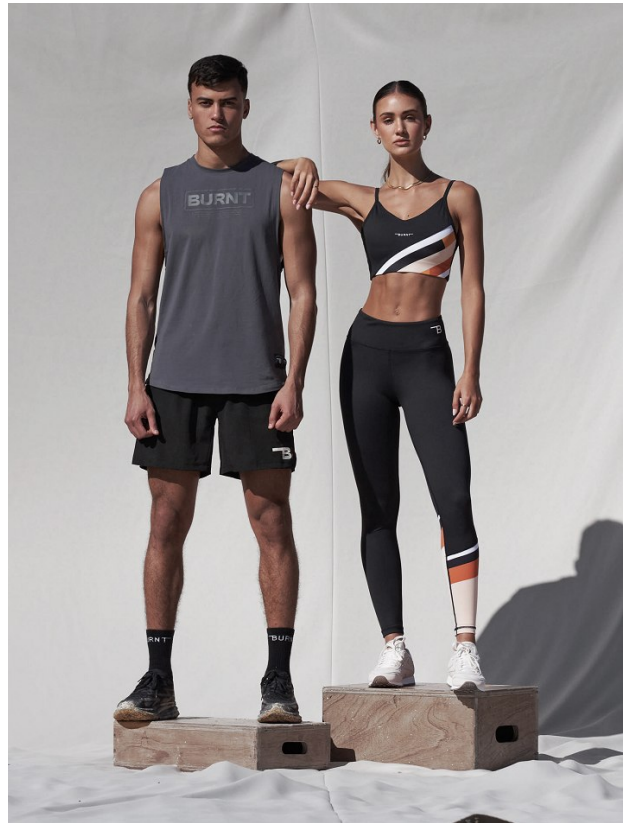

BOSS MODELS

CAPE TOWN

MITO

Height: 185cm Chest: 99cm Waist: 80cm Suit: 40 R Shoe: 10.5 UK Hair: Brown Eyes: Brown

BOSS MODELS

CAPE TOWN

MITO

Height: 185cm Chest: 99cm Waist: 80cm Suit: 40 R Shoe: 10.5 UK Hair: Brown Eyes: Brown