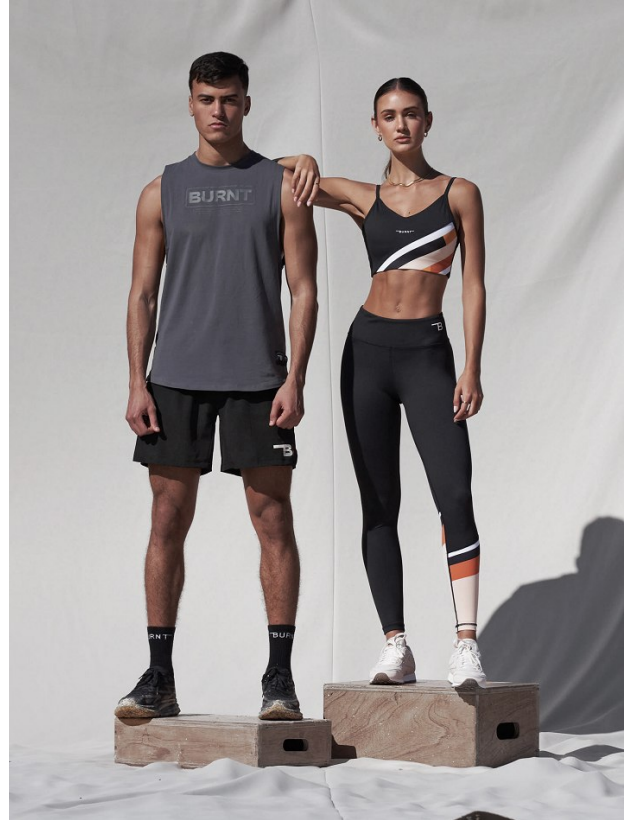

BOSS MODELS

CAPE TOWN

MITO ALHARIANI

Height: 185cm Chest: 99cm Waist: 80cm Suit: 40 R Shoe: 10.5 UK Hair: Brown Eyes: Brown

BOSS MODELS

CAPE TOWN

MITO ALHARIANI

Height: 185cm Chest: 99cm Waist: 80cm Suit: 40 R Shoe: 10.5 UK Hair: Brown Eyes: Brown