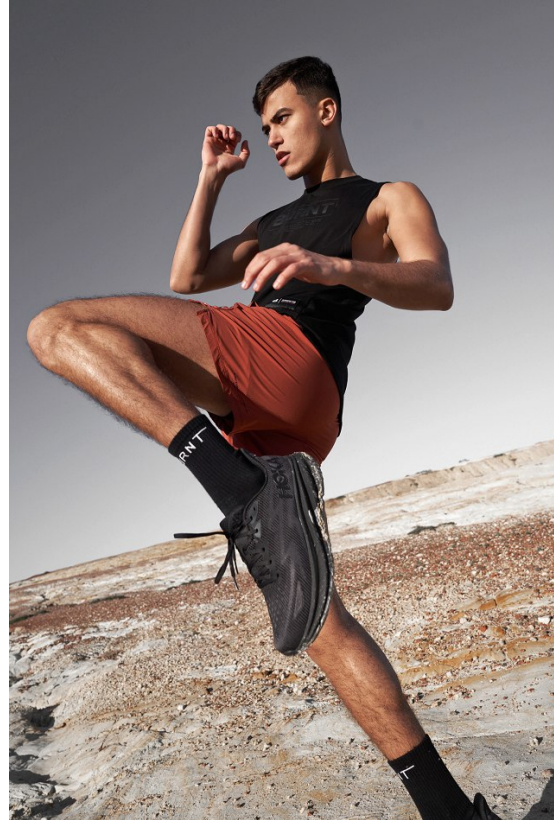

BOSS MODELS

CAPE TOWN

MITO

Height: 185cm Chest: 99cm Waist: 80cm Suit: 40 R Shoe: 10.5 UK Hair: Brown Eyes: Brown

BOSS MODELS

CAPE TOWN

MITO

Height: 185cm Chest: 99cm Waist: 80cm Suit: 40 R Shoe: 10.5 UK Hair: Brown Eyes: Brown