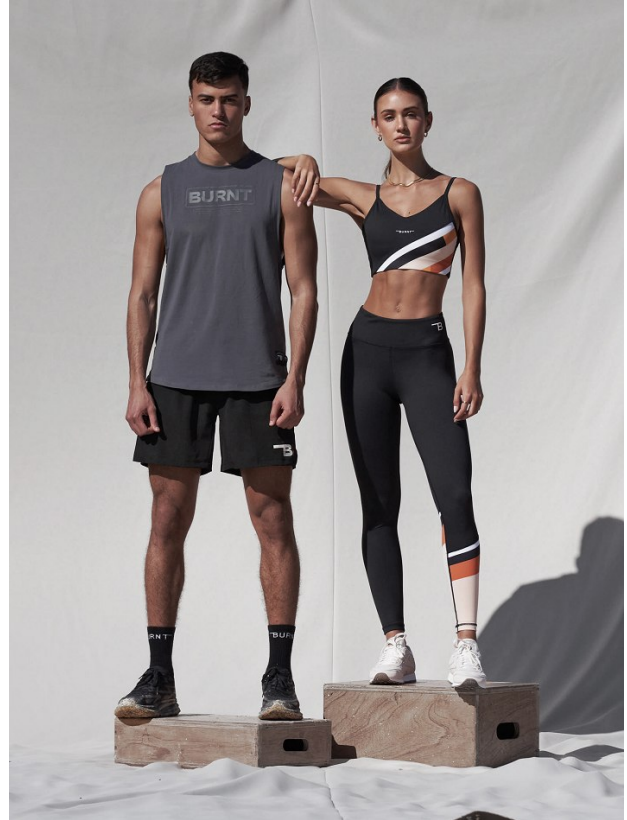

BOSS MODELS

CAPE TOWN

MITO ALHARIANI

Height: 185cm Chest: 100cm Waist: 75cm Suit: 40 R Shoe: 10.5 UK Hair: Brown Eyes: Brown

BOSS MODELS

CAPE TOWN

MITO ALHARIANI

Height: 185cm Chest: 100cm Waist: 75cm Suit: 40 R Shoe: 10.5 UK Hair: Brown Eyes: Brown