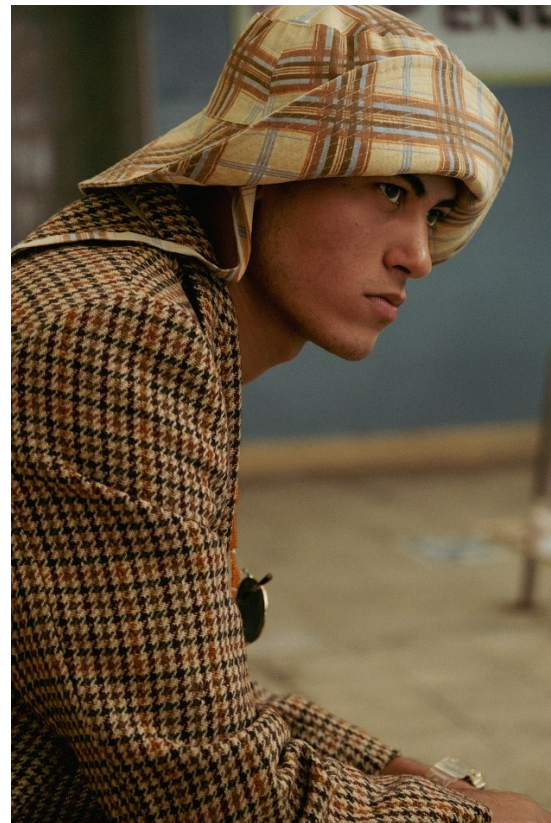

BOSS MODELS

CAPE TOWN

MITO ALHARIANI

Height: 185cm Chest: 99cm Waist: 80cm Suit: 40 R Shoe: 10.5 UK Hair: Brown Eyes: Brown

BOSS MODELS

CAPE TOWN

MITO ALHARIANI

Height: 185cm Chest: 99cm Waist: 80cm Suit: 40 R Shoe: 10.5 UK Hair: Brown Eyes: Brown

BOSS MODELS

CAPE TOWN

MITO ALHARIANI

Height: 185cm Chest: 99cm Waist: 80cm Suit: 40 R Shoe: 10.5 UK Hair: Brown Eyes: Brown