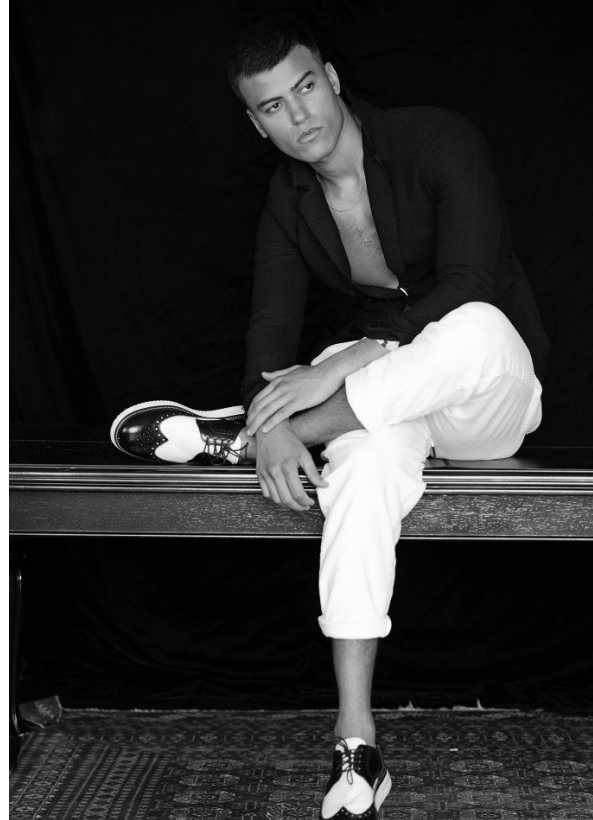

BOSS MODELS

CAPE TOWN

MITO ALHARIANI

Height: 185cm Chest: 100cm Waist: 75cm Suit: 40 R Shoe: 10.5 UK Hair: Brown Eyes: Brown

BOSS MODELS

CAPE TOWN

MITO ALHARIANI

Height: 185cm Chest: 100cm Waist: 75cm Suit: 40 R Shoe: 10.5 UK Hair: Brown Eyes: Brown

BOSS MODELS

CAPE TOWN

MITO ALHARIANI

Height: 185cm Chest: 100cm Waist: 75cm Suit: 40 R Shoe: 10.5 UK Hair: Brown Eyes: Brown