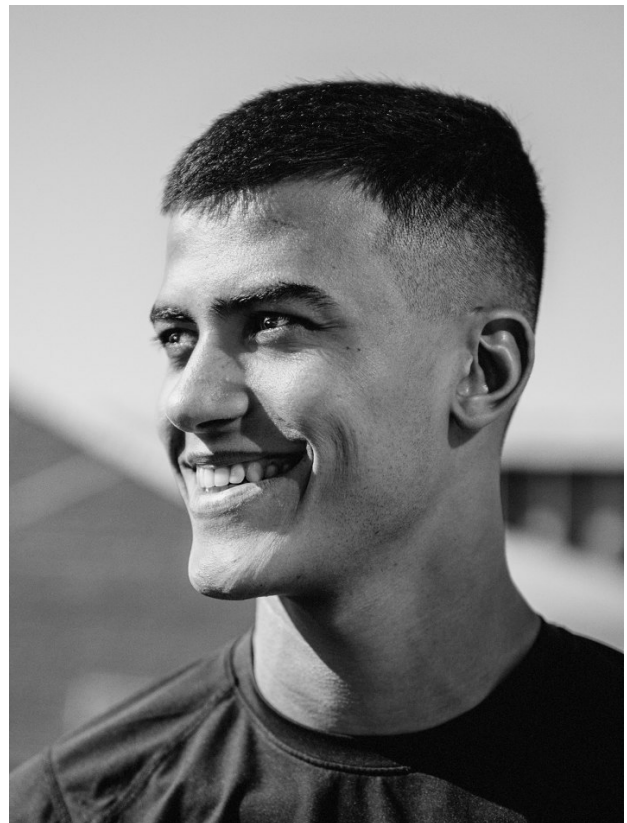

BOSS MODELS

CAPE TOWN

MITO ALHARIANI

Height: 185cm Chest: 100cm Waist: 75cm Suit: 40 R Shoe: 10.5 UK Hair: Brown Eyes: Brown