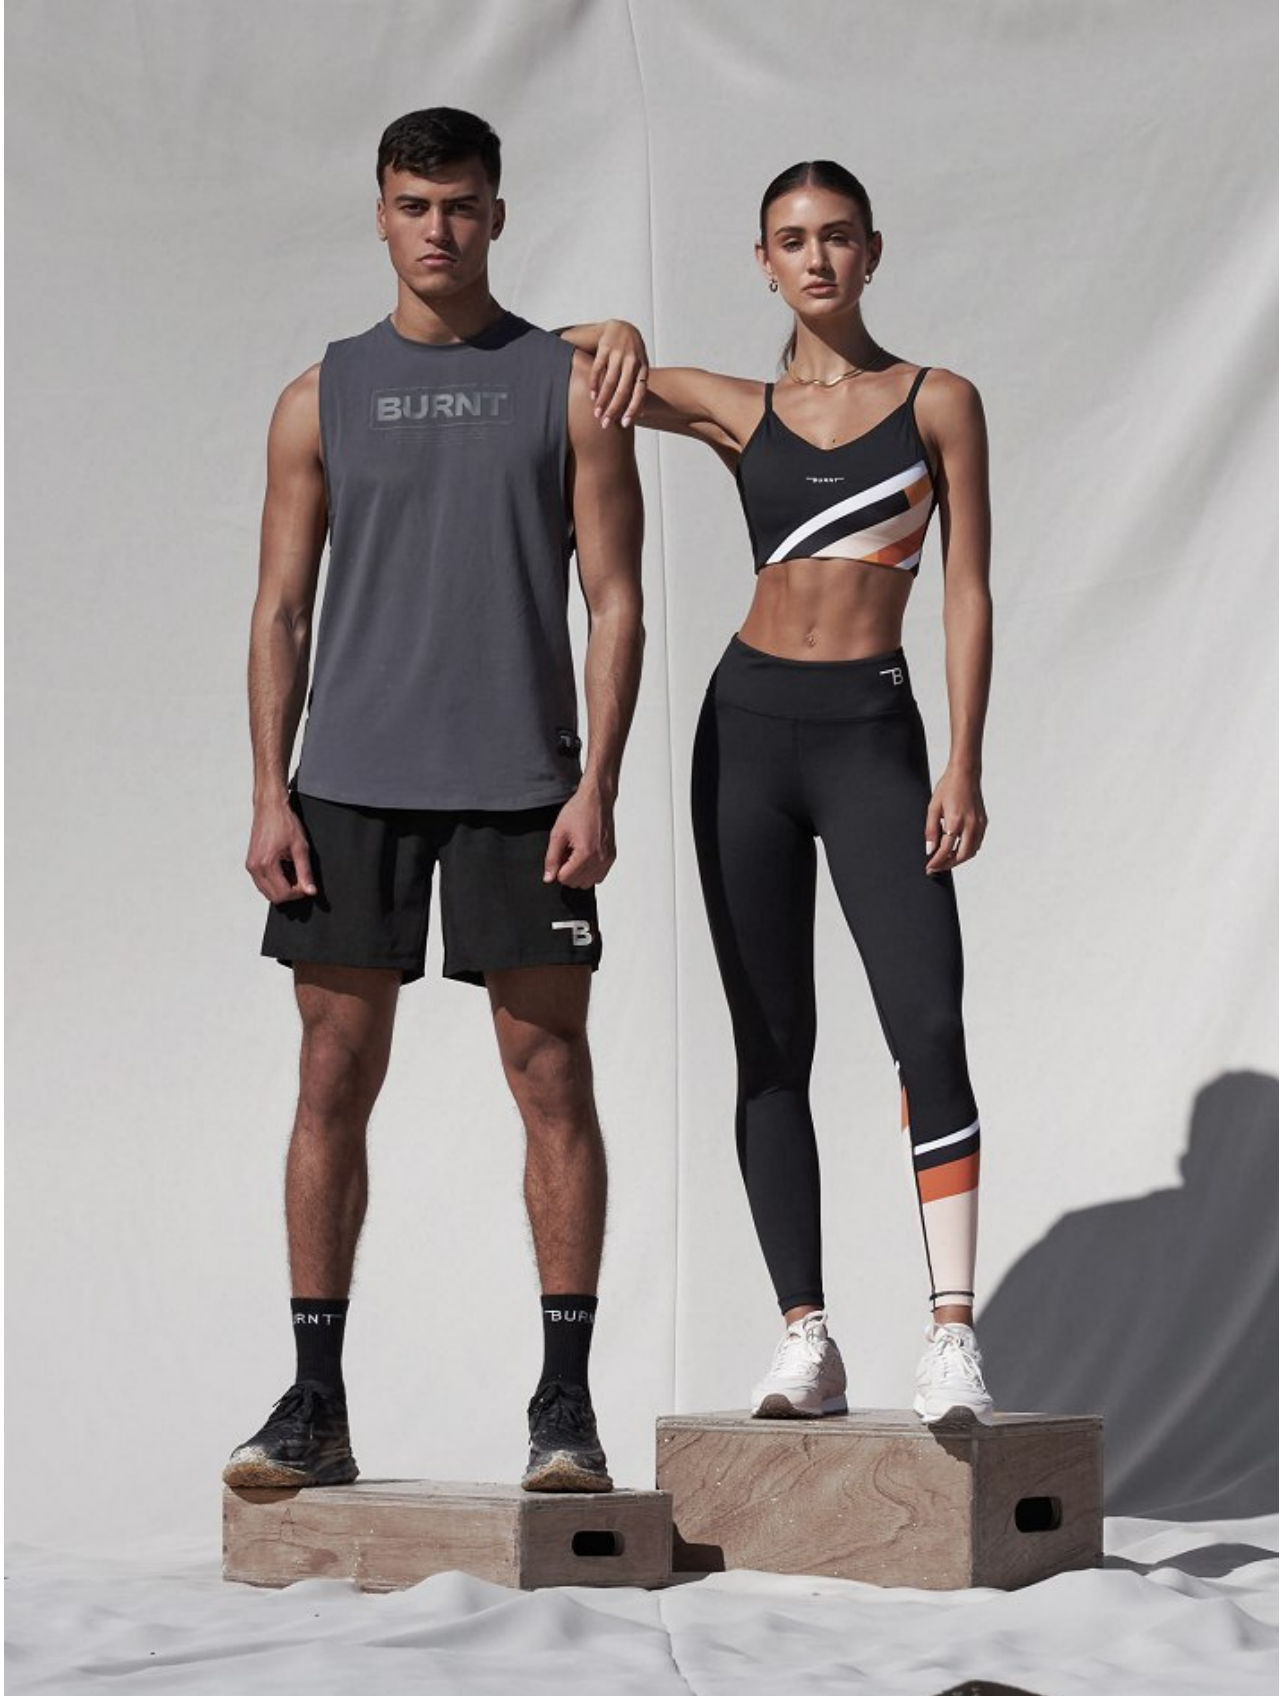

MITO ALHARIANI

BOSS MODELS

CAPE TOWN

MITO ALHARIANI

Height: 185cm Chest: 100cm Waist: 75cm Suit: 40 R Shoe: 10.5 UK Hair: Brown Eyes: Brown