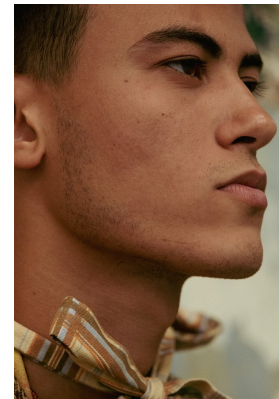

# BOSS MODELS

CAPE TOWN

MITO

Height: 185cm Chest: 99cm Waist: 80cm Suit: 40 R Shoe: 10.5 UK Hair: Brown Eyes: Brown

# BOSS MODELS

CAPE TOWN

## MITO

Height: 185cm Chest: 99cm Waist: 80cm Suit: 40 R Shoe: 10.5 UK Hair: Brown Eyes: Brown