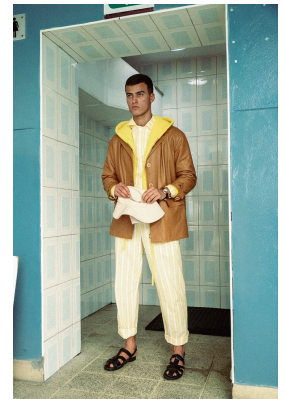

# BOSS MODELS

CAPE TOWN

MITO

Height: 185cm Chest: 99cm Waist: 80cm Suit: 40 R Shoe: 10.5 UK Hair: Brown Eyes: Brown

# BOSS MODELS

CAPE TOWN

## MITO

Height: 185cm Chest: 99cm Waist: 80cm Suit: 40 R Shoe: 10.5 UK Hair: Brown Eyes: Brown