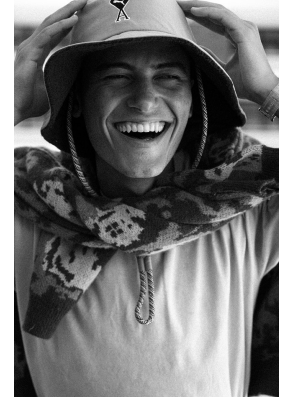

# BOSS MODELS

CAPE TOWN

MITO

Height: 185cm Chest: 99cm Waist: 80cm Suit: 40 R Shoe: 10.5 UK Hair: Brown Eyes: Brown

# BOSS MODELS

CAPE TOWN

## MITO

Height: 185cm Chest: 99cm Waist: 80cm Suit: 40 R Shoe: 10.5 UK Hair: Brown Eyes: Brown