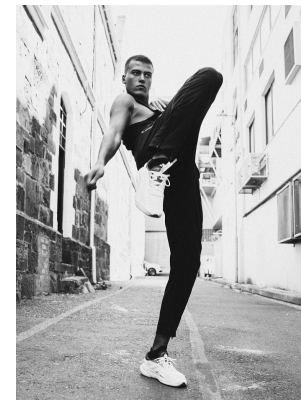

# BOSS MODELS

CAPE TOWN

MITO

Height: 185cm Chest: 99cm Waist: 80cm Suit: 40 R Shoe: 10.5 UK Hair: Brown Eyes: Brown

# BOSS MODELS

CAPE TOWN

## MITO

Height: 185cm Chest: 99cm Waist: 80cm Suit: 40 R Shoe: 10.5 UK Hair: Brown Eyes: Brown