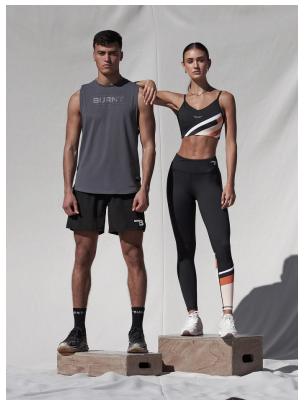

# BOSS MODELS

CAPE TOWN

MITO

Height: 185cm Chest: 99cm Waist: 80cm Suit: 40 R Shoe: 10.5 UK Hair: Brown Eyes: Brown

# BOSS MODELS

CAPE TOWN

## MITO

Height: 185cm Chest: 99cm Waist: 80cm Suit: 40 R Shoe: 10.5 UK Hair: Brown Eyes: Brown