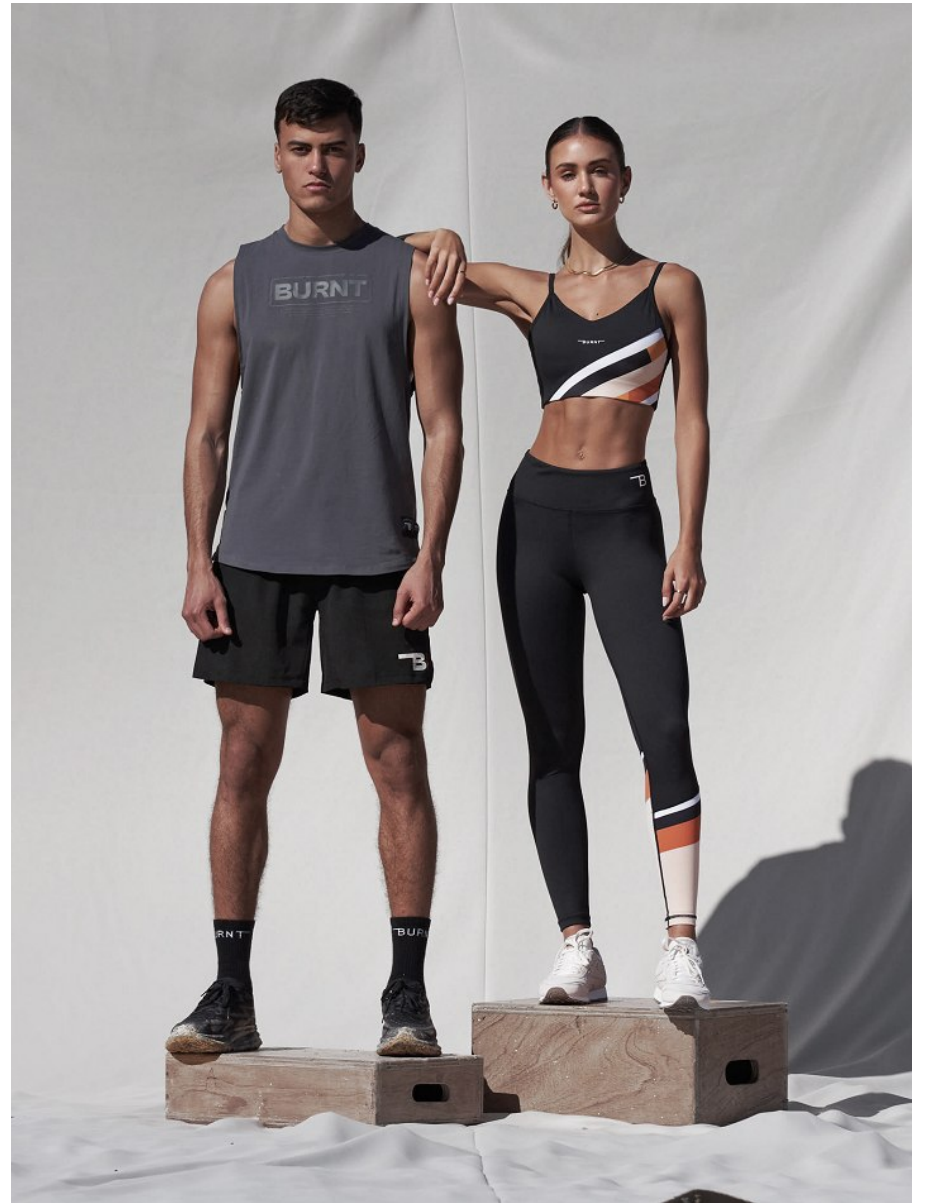

BOSS MODELS

CAPE TOWN

MITO

Height: 185cm Chest: 99cm Waist: 80cm Suit: 40 R Shoe: 10.5 UK Hair: Brown Eyes: Brown

BOSS MODELS

CAPE TOWN

MITO

Height: 185cm Chest: 99cm Waist: 80cm Suit: 40 R Shoe: 10.5 UK Hair: Brown Eyes: Brown