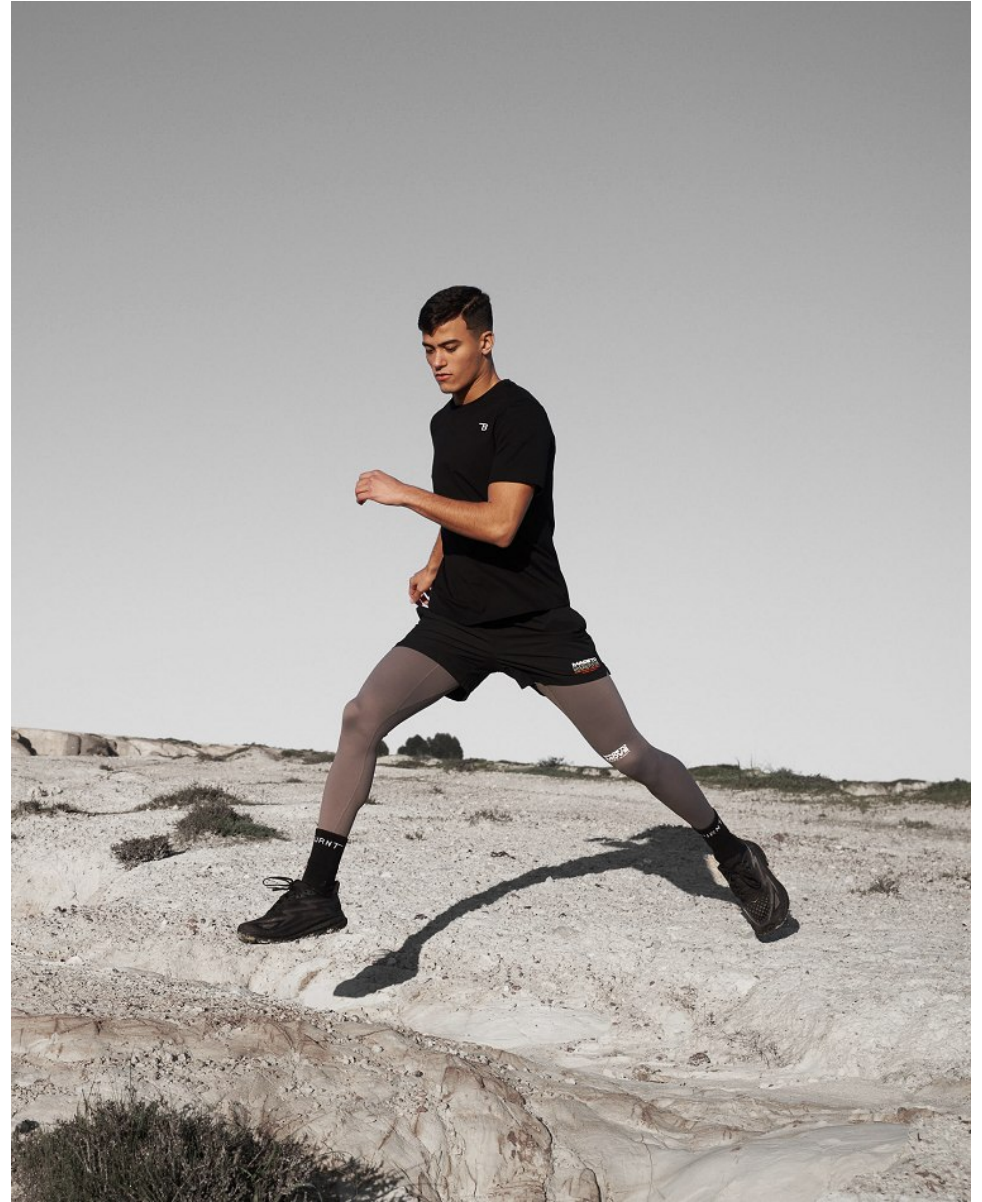

BOSS MODELS

CAPE TOWN

MITO

Height: 185cm Chest: 99cm Waist: 80cm Suit: 40 R Shoe: 10.5 UK Hair: Brown Eyes: Brown