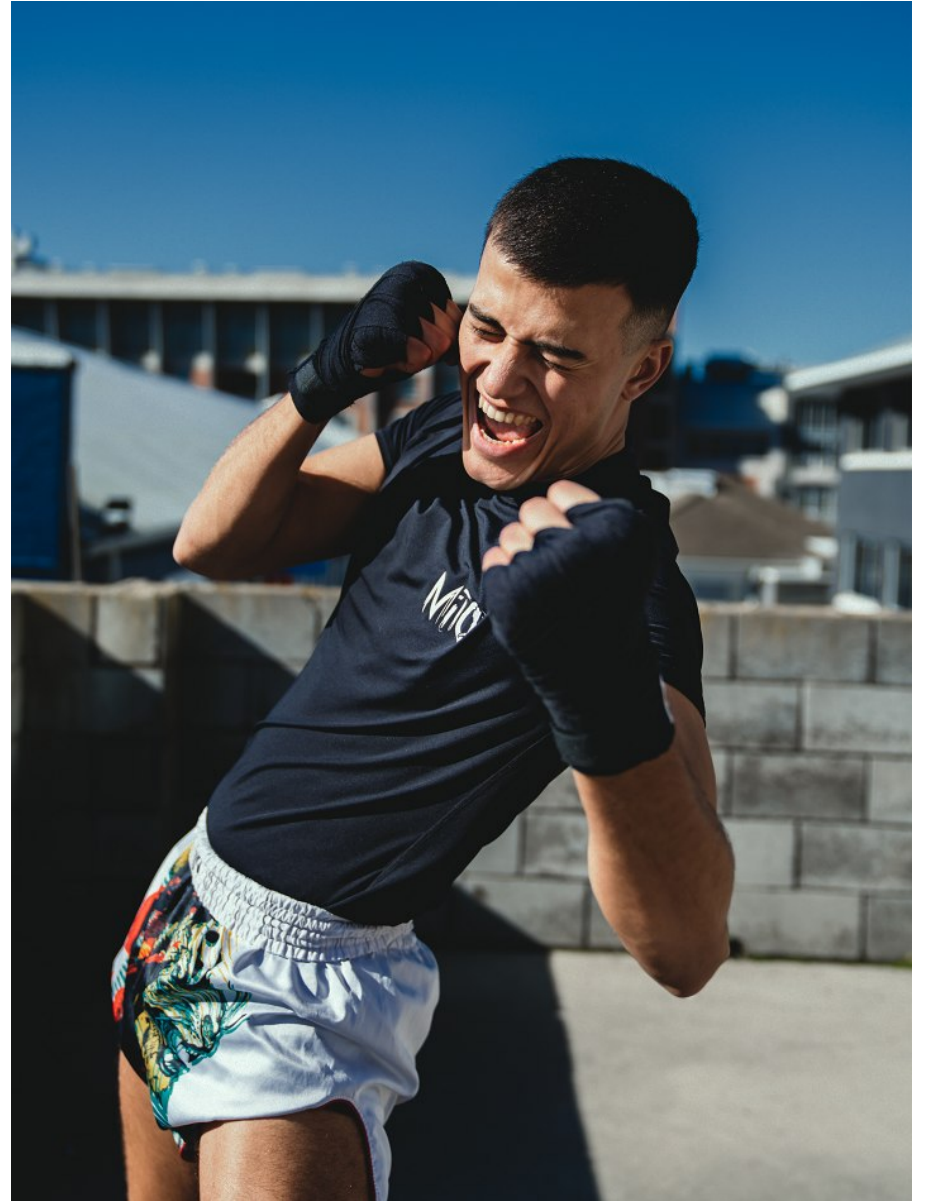

BOSS MODELS

CAPE TOWN

MITO ALHARIANI

Height: 185cm Chest: 100cm Waist: 75cm Suit: 40 R Shoe: 10.5 UK Hair: Brown Eyes: Brown