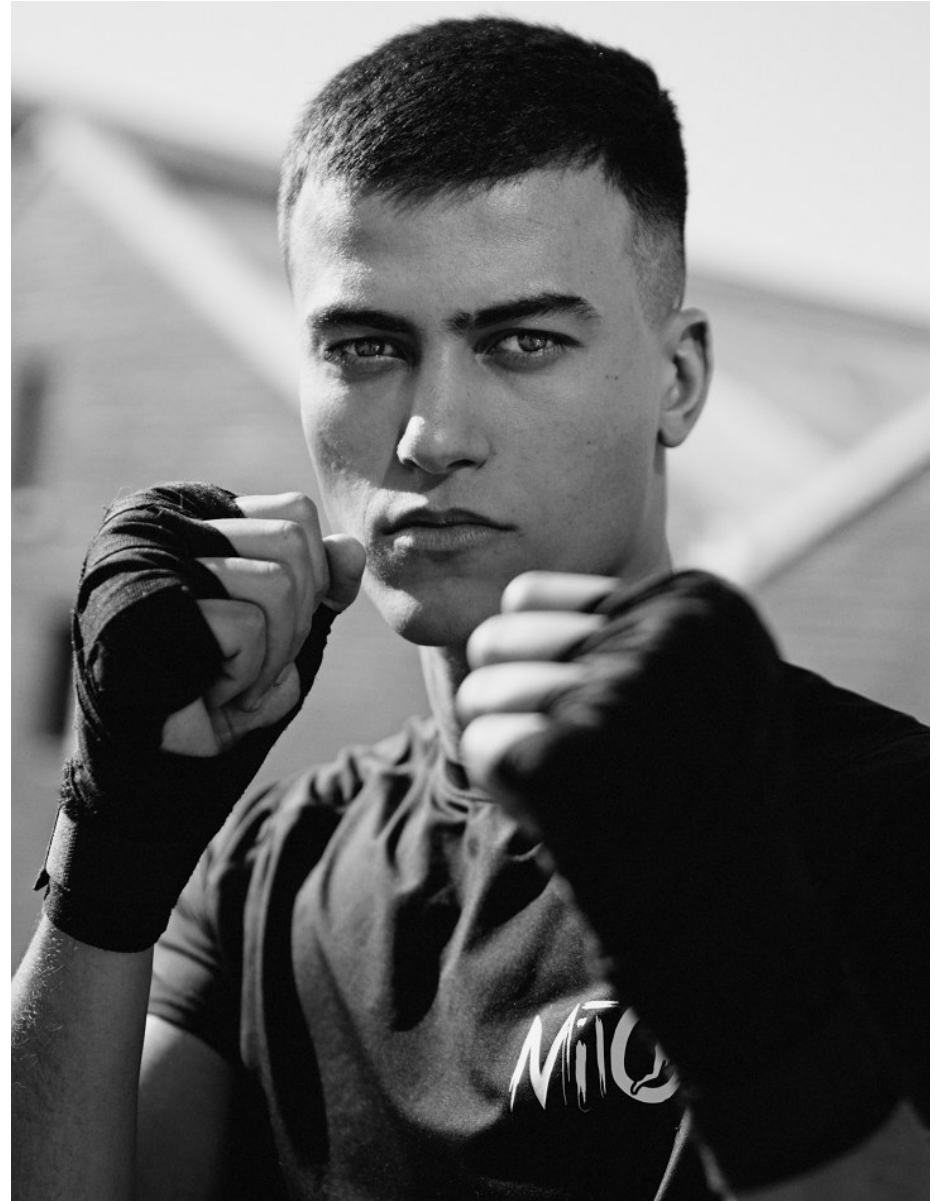

BOSS MODELS

CAPE TOWN

MITO ALHARIANI

Height: 185cm Chest: 99cm Waist: 80cm Suit: 40 R Shoe: 10.5 UK Hair: Brown Eyes: Brown

BOSS MODELS

CAPE TOWN

MITO ALHARIANI

Height: 185cm Chest: 99cm Waist: 80cm Suit: 40 R Shoe: 10.5 UK Hair: Brown Eyes: Brown