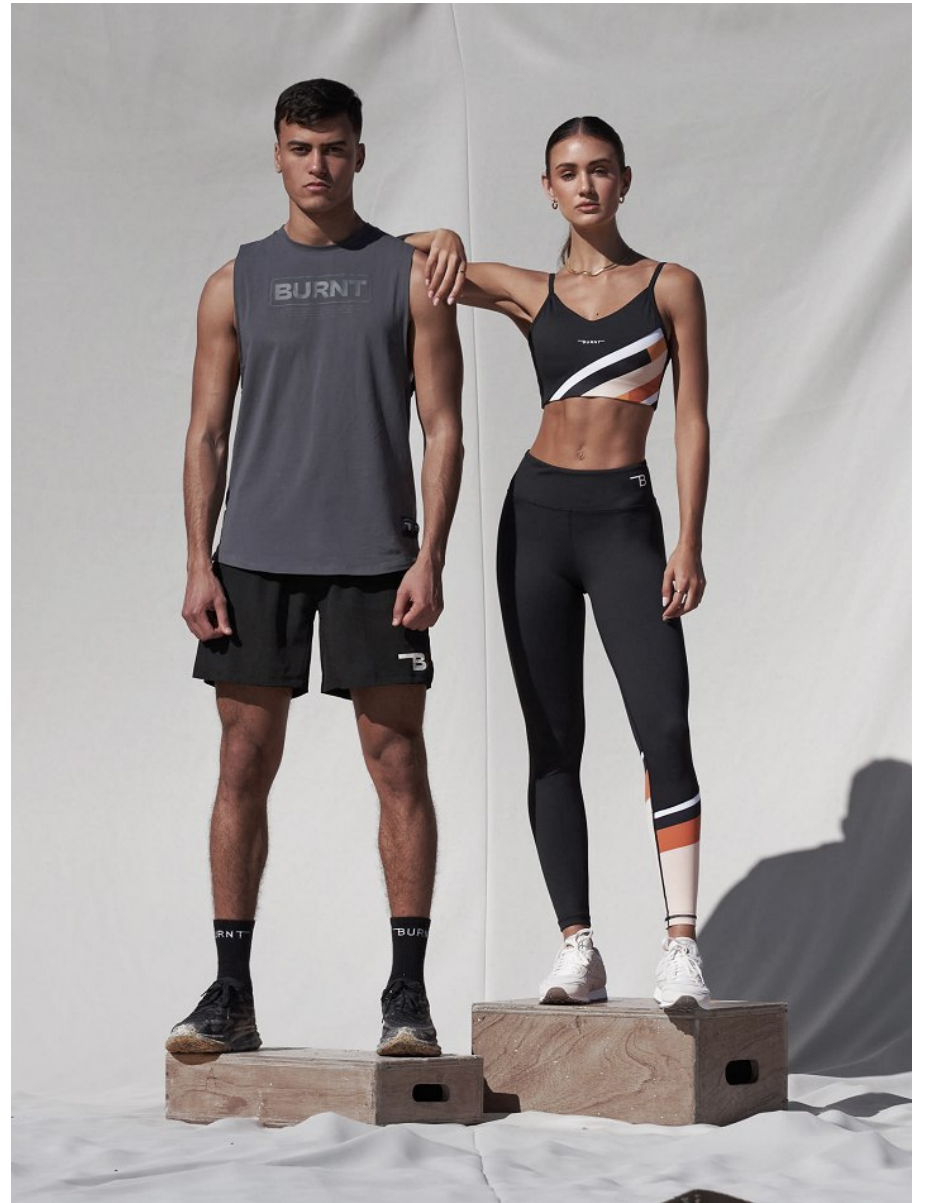

BOSS MODELS

CAPE TOWN

MITO ALHARIANI

Height: 185cm Chest: 100cm Waist: 75cm Suit: 40 R Shoe: 10.5 UK Hair: Brown Eyes: Brown