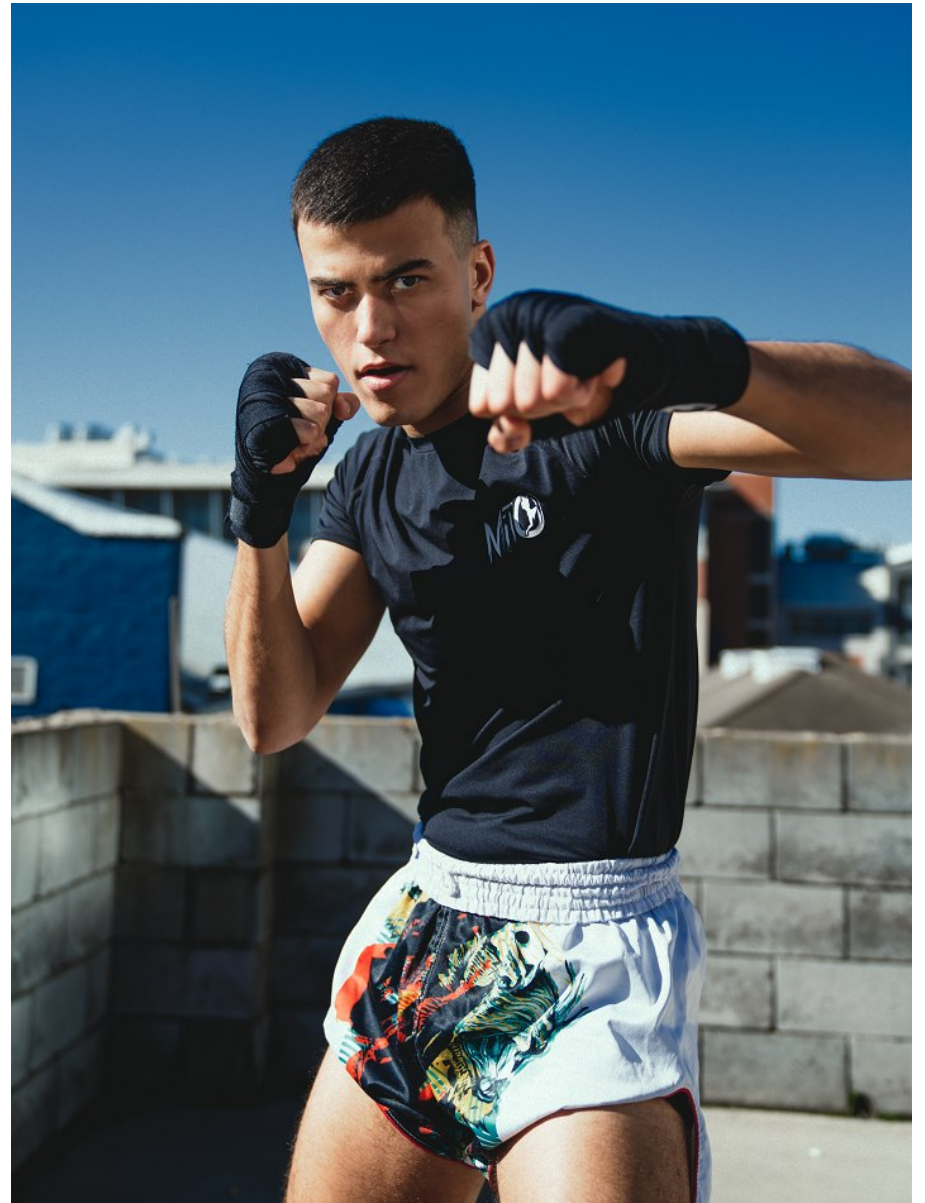

BOSS MODELS

CAPE TOWN

MITO ALHARIANI

Height: 185cm Chest: 100cm Waist: 75cm Suit: 40 R Shoe: 10.5 UK Hair: Brown Eyes: Brown