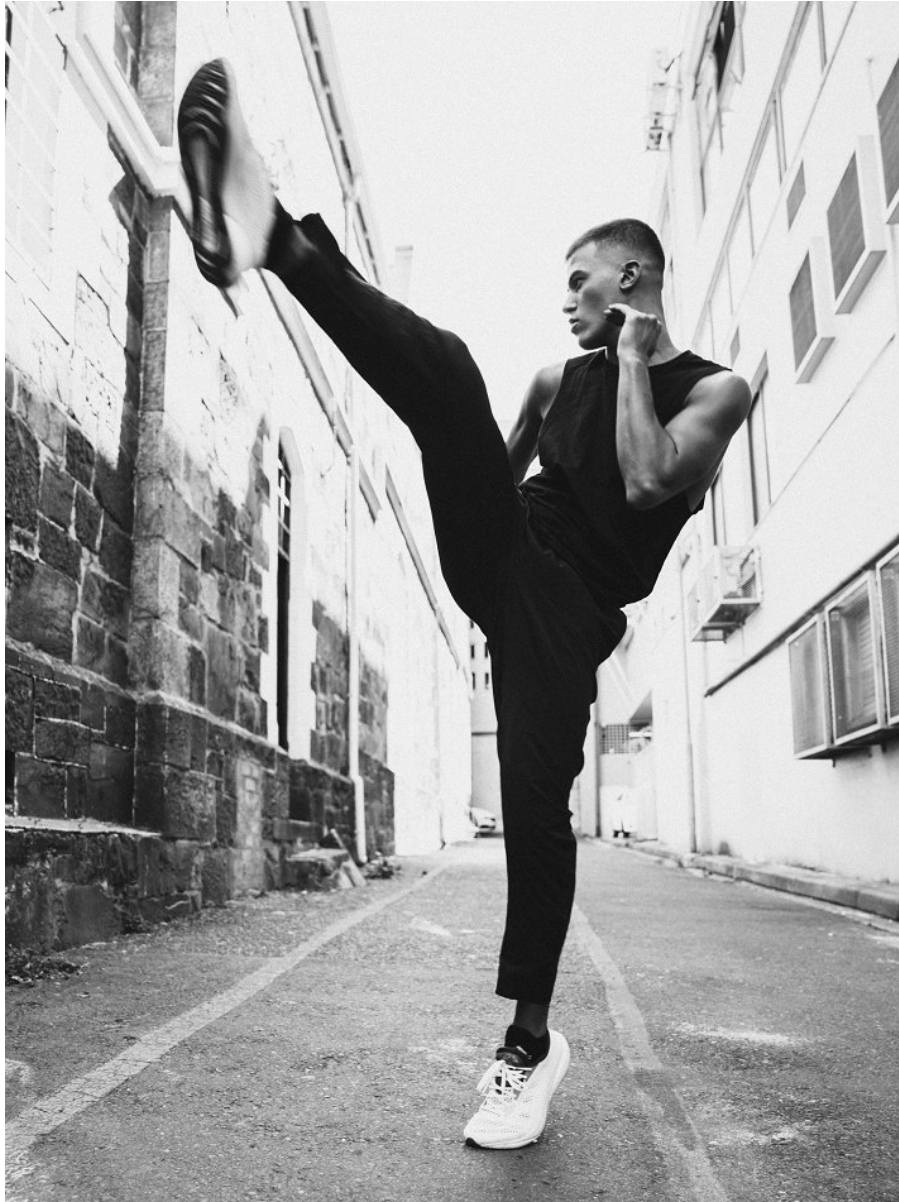

BOSS MODELS

CAPE TOWN

MITO

Height: 185cm Chest: 99cm Waist: 80cm Suit: 40 R Shoe: 10.5 UK Hair: Brown Eyes: Brown