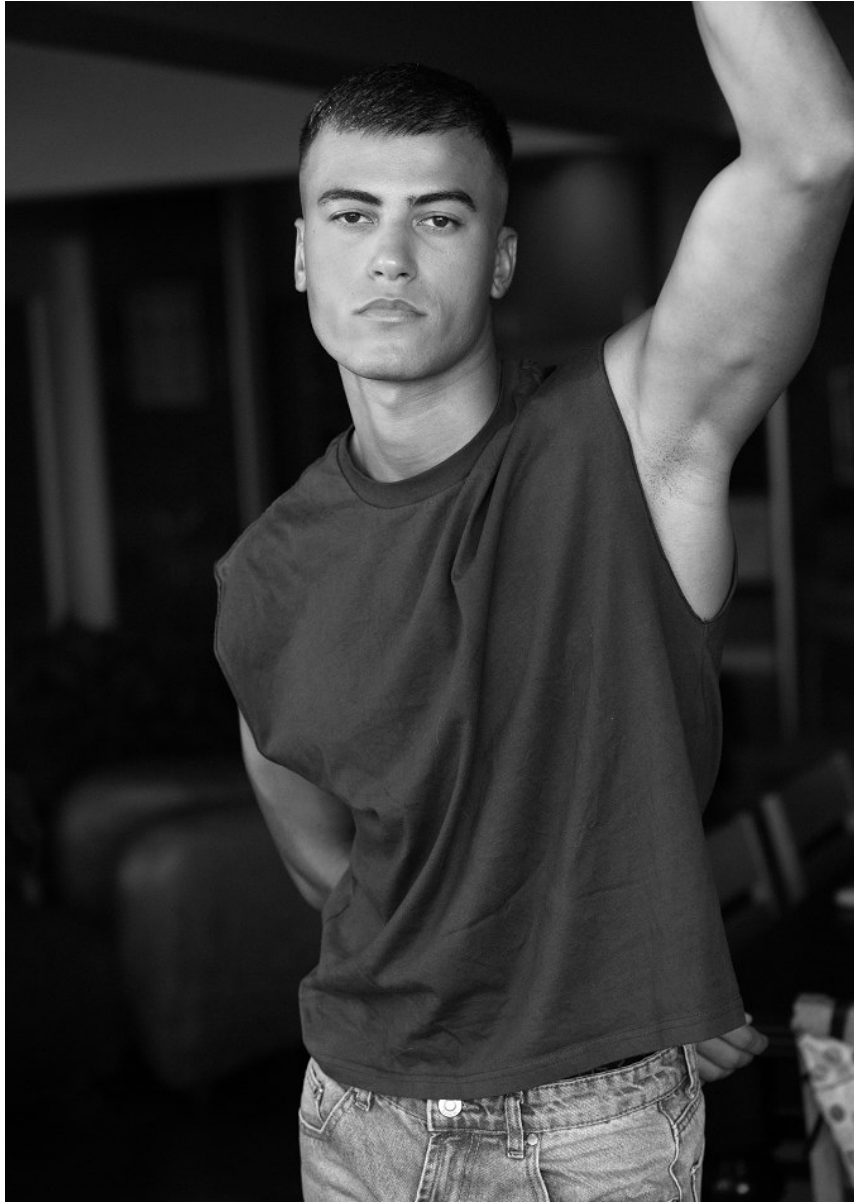

MITO ALHARIANI

BOSS MODELS

CAPE TOWN

MITO ALHARIANI

Height: 185cm Chest: 99cm Waist: 80cm Suit: 40 R Shoe: 10.5 UK Hair: Brown Eyes: Brown