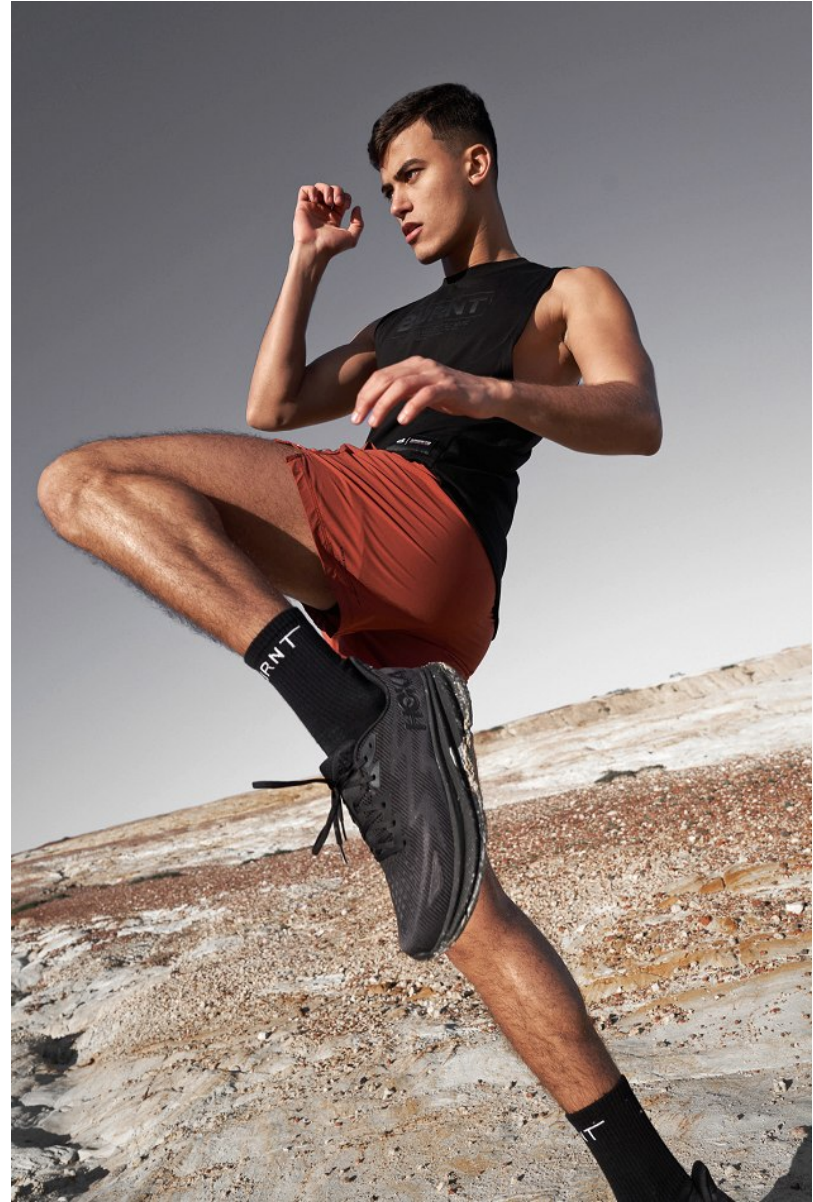

BOSS MODELS

CAPE TOWN

MITO

Height: 185cm Chest: 99cm Waist: 80cm Suit: 40 R Shoe: 10.5 UK Hair: Brown Eyes: Brown