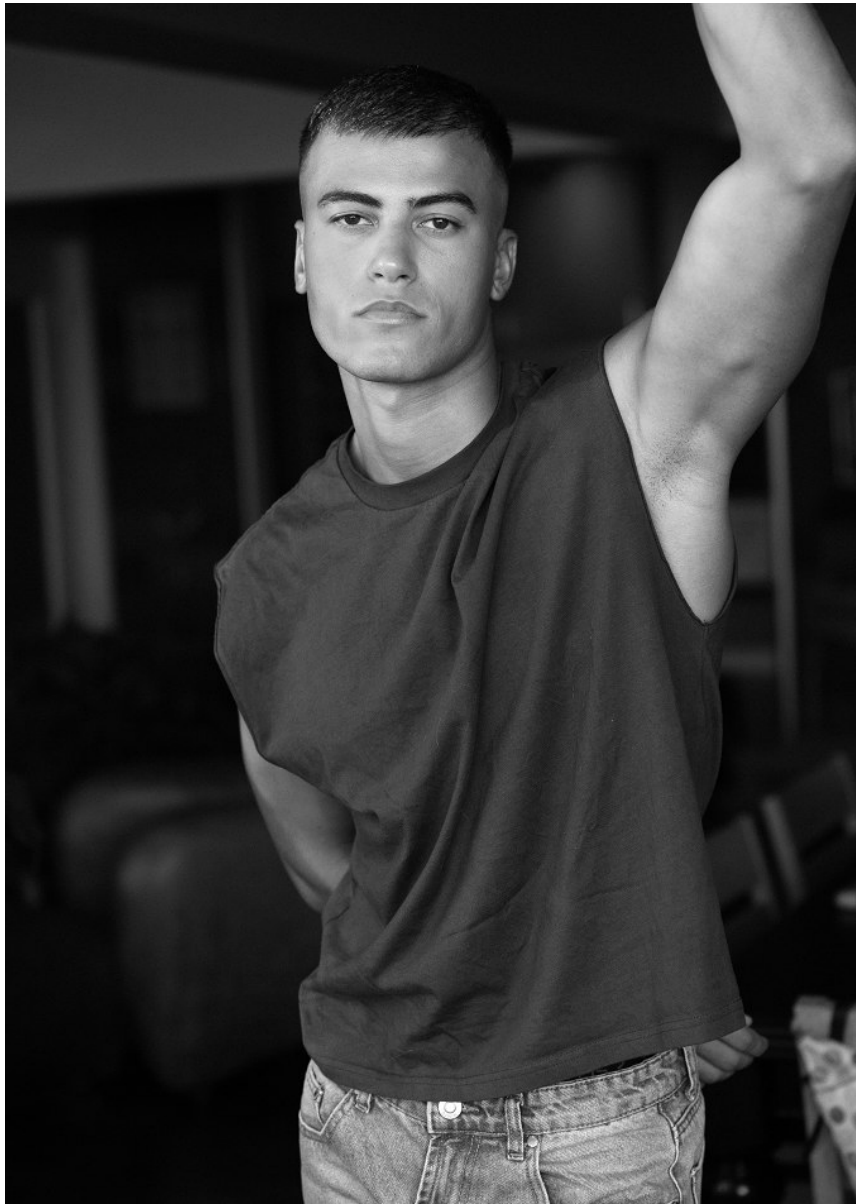

MITO ALHARIANI

BOSS MODELS

CAPE TOWN

MITO ALHARIANI

Height: 185cm Chest: 100cm Waist: 75cm Suit: 40 R Shoe: 10.5 UK Hair: Brown Eyes: Brown