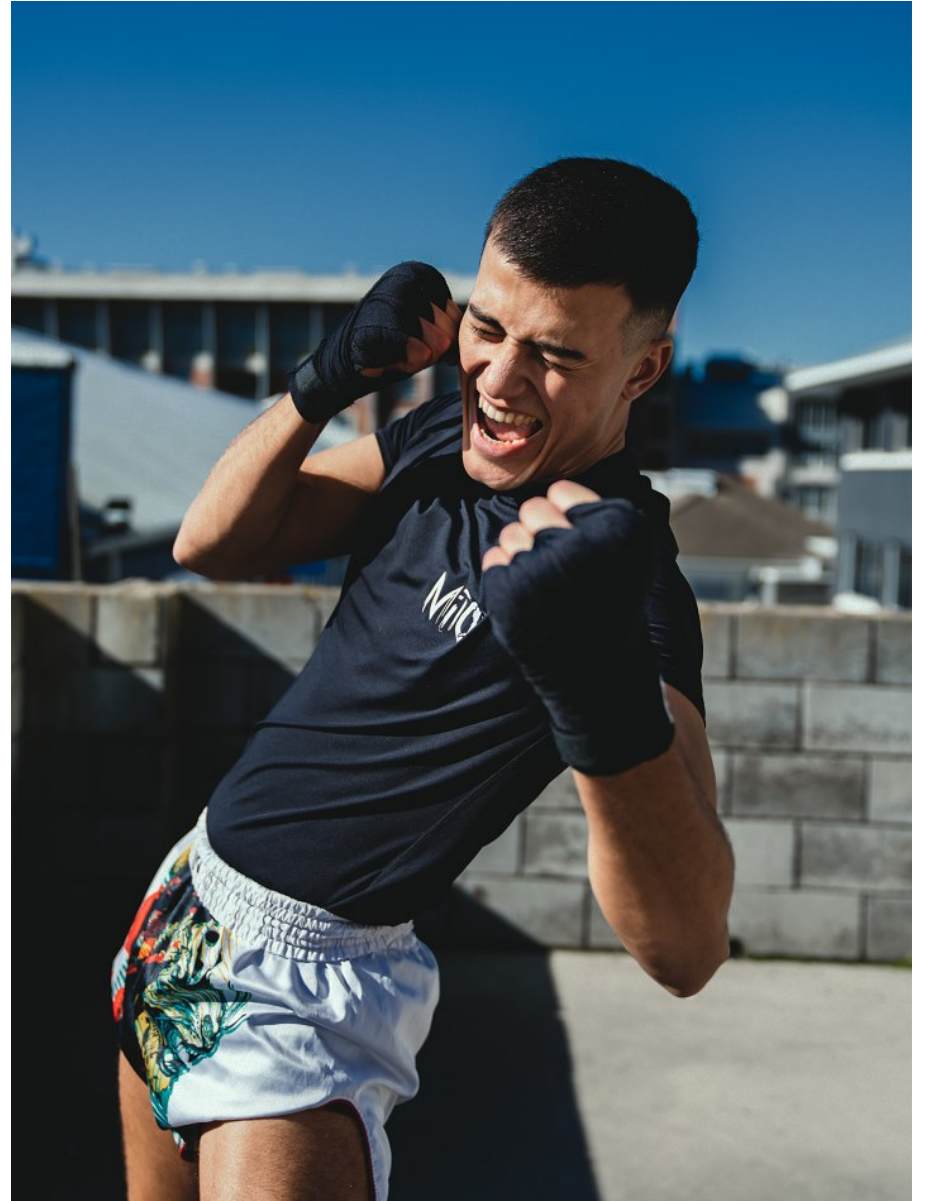

BOSS MODELS

CAPE TOWN

MITO ALHARIANI

Height: 185cm Chest: 99cm Waist: 80cm Suit: 40 R Shoe: 10.5 UK Hair: Brown Eyes: Brown