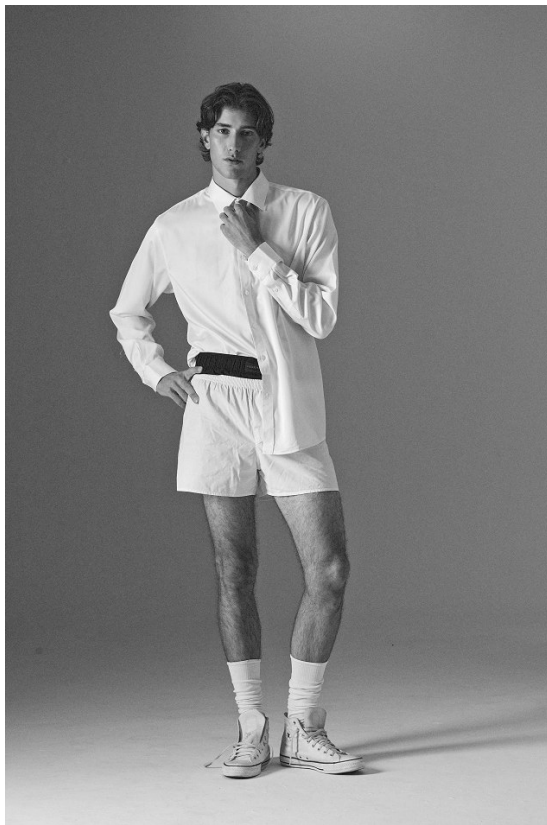

# BOSS MODELS

CAPE TOWN

MICHAEL BURLS

Height: 189cm Chest: 97cm Waist: 73cm Suit: 38 L Shoe: 11 UK Hair: Dark Brown Eyes: Hazel

# BOSS MODELS

CAPE TOWN