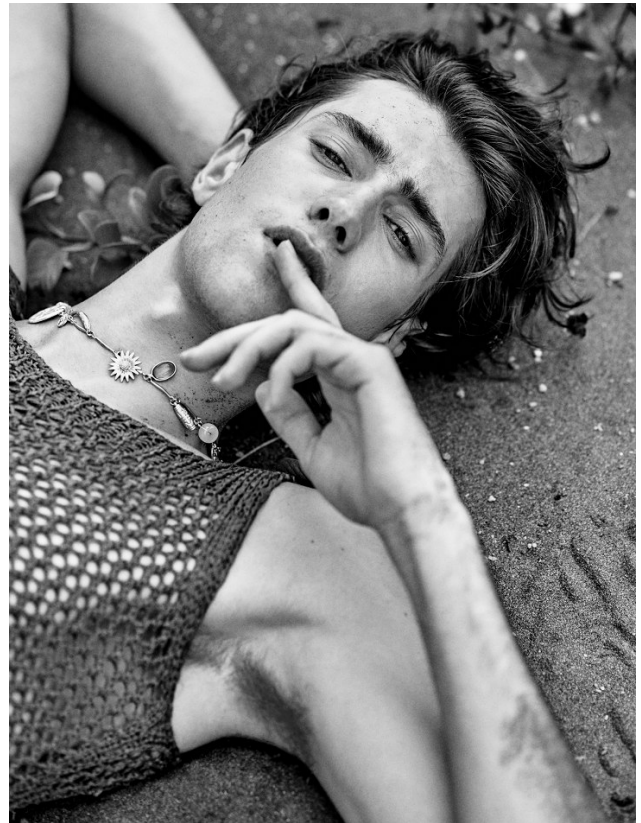

BOSS MODELS

CAPE TOWN

MICHAEL BURLS

Height: 189cm Chest: 97cm Waist: 73cm Suit: 38 L Shoe: 11 UK Hair: Dark Brown Eyes: Hazel

BOSS MODELS

CAPE TOWN

MICHAEL BURLS

Height: 189cm Chest: 97cm Waist: 73cm Suit: 38 L Shoe: 11 UK Hair: Dark Brown Eyes: Hazel