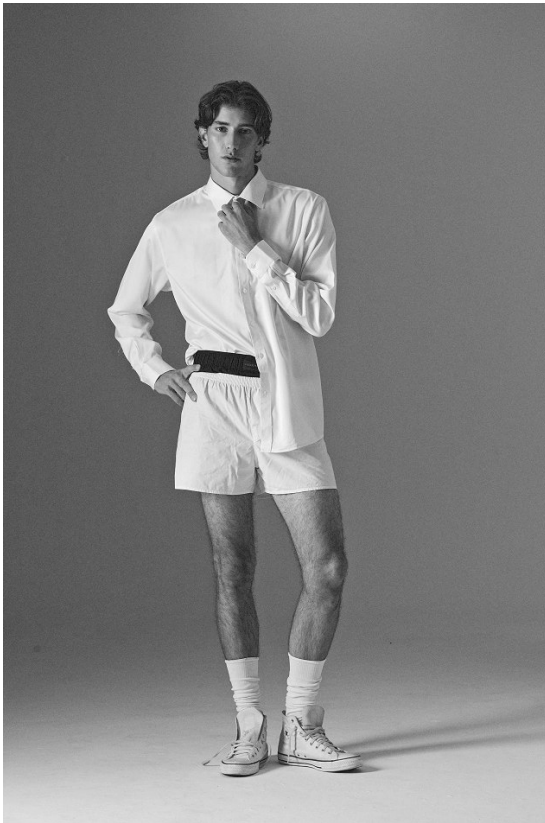

BOSS MODELS

CAPE TOWN

MICHAEL BURLS

Height: 189cm Chest: 97cm Waist: 73cm Suit: 38 L Shoe: 11 UK Hair: Dark Brown Eyes: Hazel

BOSS MODELS

CAPE TOWN

MICHAEL BURLS

Height: 189cm Chest: 97cm Waist: 73cm Suit: 38 L Shoe: 11 UK Hair: Dark Brown Eyes: Hazel