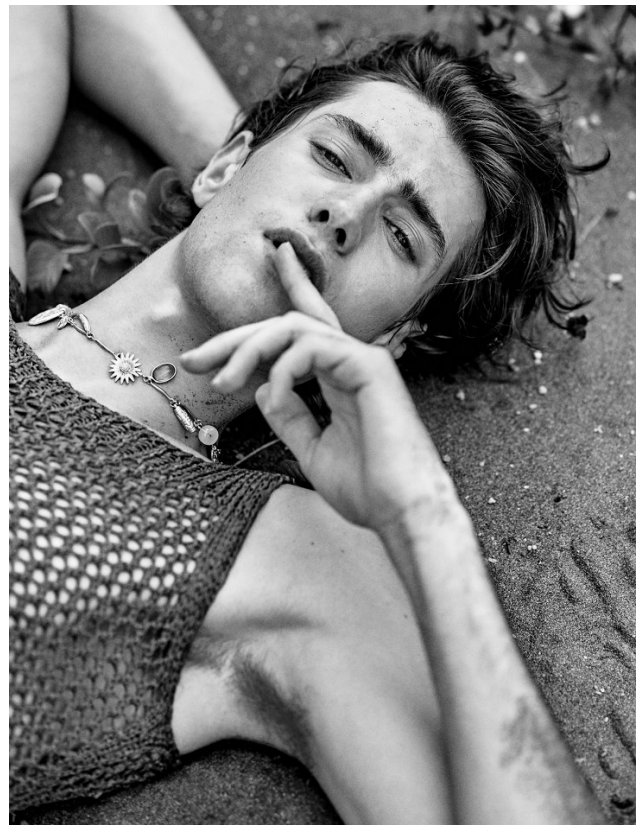

# BOSS MODELS

CAPE TOWN

MICHAEL BURLS

Height: 189cm Chest: 97cm Waist: 73cm Suit: 38 L Shoe: 11 UK Hair: Dark Brown Eyes: Hazel

# BOSS MODELS

CAPE TOWN