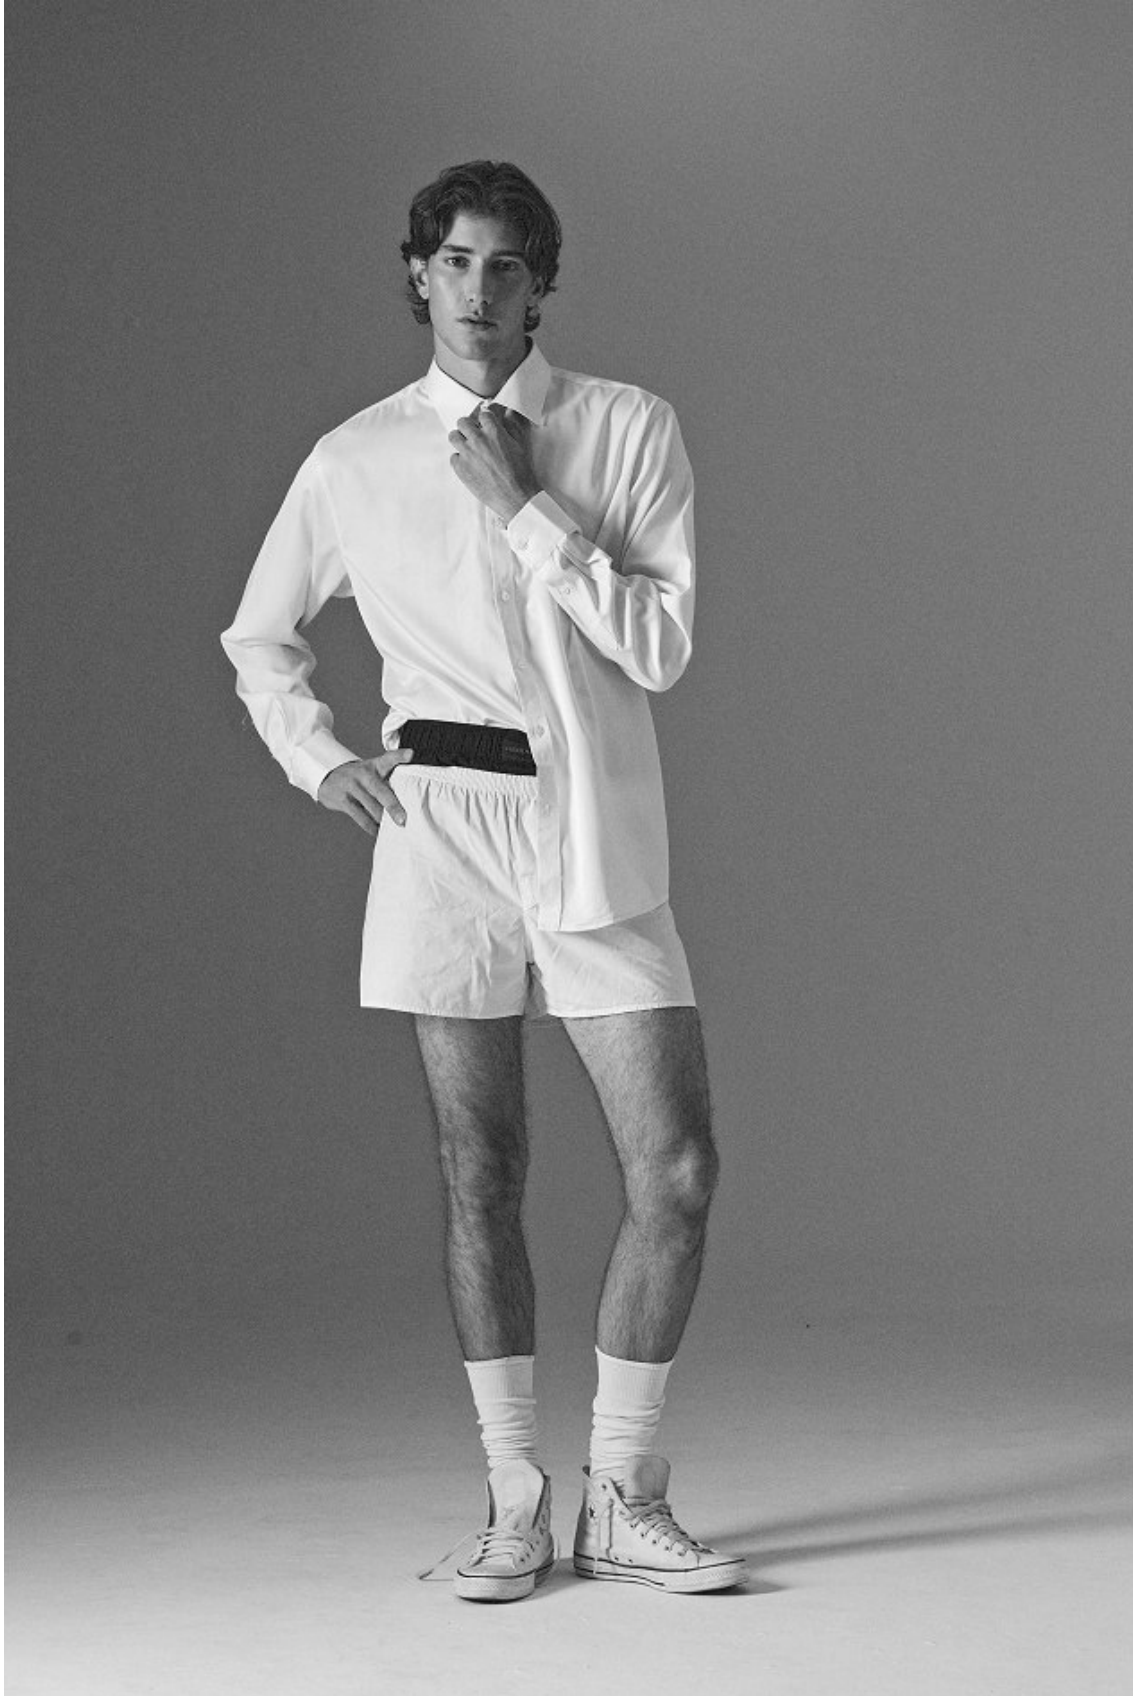

MICHAEL BURLS

BOSS MODELS

CAPE TOWN

Height: 189cm Chest: 97cm Waist: 73cm Suit: 38 L Shoe: 11 UK Hair: Dark Brown Eyes: Hazel