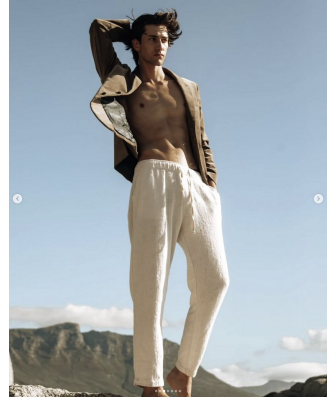

BOSS MODELS

CAPE TOWN

MICHAEL BURLS

Height: 189cm Chest: 97cm Waist: 73cm Suit: 38 L Shoe: 11 UK Hair: Dark Brown Eyes: Hazel

BOSS MODELS

CAPE TOWN

MICHAEL BURLS

Height: 189cm Chest: 97cm Waist: 73cm Suit: 38 L Shoe: 11 UK Hair: Dark Brown Eyes: Hazel