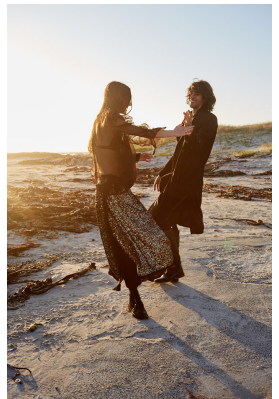

BOSS MODELS

CAPE TOWN

MICHAEL BURLS

Height: 189cm Chest: 97cm Waist: 73cm Suit: 38 L Shoe: 11 UK Hair: Dark Brown Eyes: Hazel

BOSS MODELS

CAPE TOWN

MICHAEL BURLS

Height: 189cm Chest: 97cm Waist: 73cm Suit: 38 L Shoe: 11 UK Hair: Dark Brown Eyes: Hazel