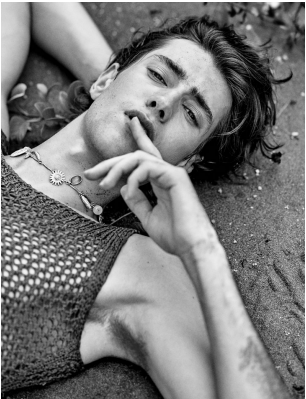

BOSS MODELS

CAPE TOWN

MICHAEL BURLS

Height: 189cm Chest: 97cm Waist: 73cm Suit: 38 L Shoe: 11 UK Hair: Dark Brown Eyes: Hazel

BOSS MODELS

CAPE TOWN

MICHAEL BURLS

Height: 189cm Chest: 97cm Waist: 73cm Suit: 38 L Shoe: 11 UK Hair: Dark Brown Eyes: Hazel