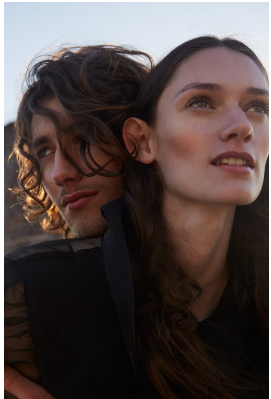

# BOSS MODELS

CAPE TOWN

## MICHAEL BURLS

Height: 189cm Chest: 97cm Waist: 73cm Suit: 38 L Shoe: 11 UK Hair: Dark Brown Eyes: Hazel