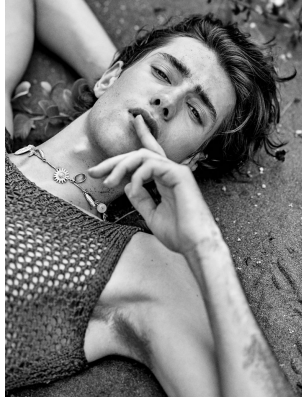

BOSS MODELS

CAPE TOWN

MICHAEL BURLS

Height: 189cm Chest: 97cm Waist: 73cm Suit: 38 L Shoe: 11 UK Hair: Dark Brown Eyes: Hazel

BOSS MODELS

CAPE TOWN

MICHAEL BURLS

Height: 189cm Chest: 97cm Waist: 73cm Suit: 38 L Shoe: 11 UK Hair: Dark Brown Eyes: Hazel