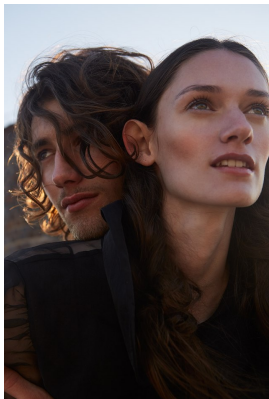

BOSS MODELS

CAPE TOWN

MICHAEL BURLS

Height: 189cm Chest: 97cm Waist: 73cm Suit: 38 L Shoe: 11 UK Hair: Dark Brown Eyes: Hazel

BOSS MODELS

CAPE TOWN

MICHAEL BURLS

Height: 189cm Chest: 97cm Waist: 73cm Suit: 38 L Shoe: 11 UK Hair: Dark Brown Eyes: Hazel