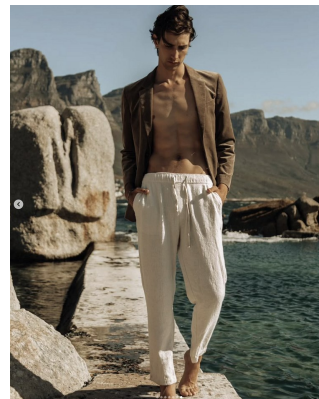

BOSS MODELS

CAPE TOWN

MICHAEL BURLS

Height: 189cm Chest: 97cm Waist: 73cm Suit: 38 L Shoe: 11 UK Hair: Dark Brown Eyes: Hazel

BOSS MODELS

CAPE TOWN

MICHAEL BURLS

Height: 189cm Chest: 97cm Waist: 73cm Suit: 38 L Shoe: 11 UK Hair: Dark Brown Eyes: Hazel