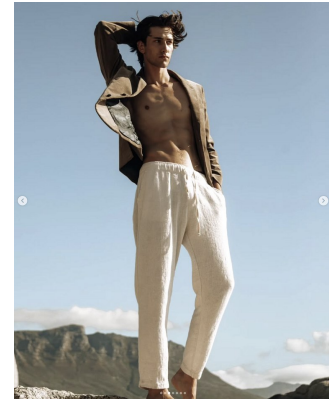

# BOSS MODELS

CAPE TOWN

## MICHAEL BURLS

Height: 189cm Chest: 97cm Waist: 73cm Suit: 38 L Shoe: 11 UK Hair: Dark Brown Eyes: Hazel