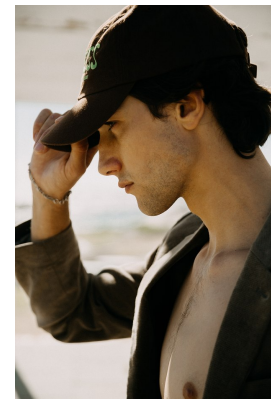

BOSS MODELS

CAPE TOWN

MICHAEL BURLS

Height: 189cm Chest: 97cm Waist: 73cm Suit: 38 L Shoe: 11 UK Hair: Dark Brown Eyes: Hazel

BOSS MODELS

CAPE TOWN

MICHAEL BURLS

Height: 189cm Chest: 97cm Waist: 73cm Suit: 38 L Shoe: 11 UK Hair: Dark Brown Eyes: Hazel