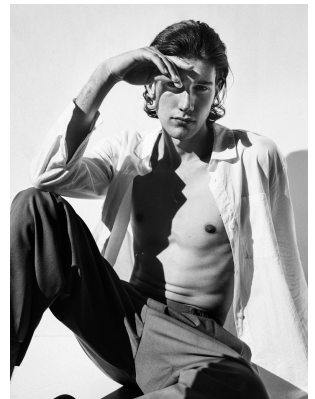

BOSS MODELS

CAPE TOWN

MICHAEL BURLS

Height: 189cm Chest: 97cm Waist: 73cm Suit: 38 L Shoe: 11 UK Hair: Dark Brown Eyes: Hazel

BOSS MODELS

CAPE TOWN

MICHAEL BURLS

Height: 189cm Chest: 97cm Waist: 73cm Suit: 38 L Shoe: 11 UK Hair: Dark Brown Eyes: Hazel