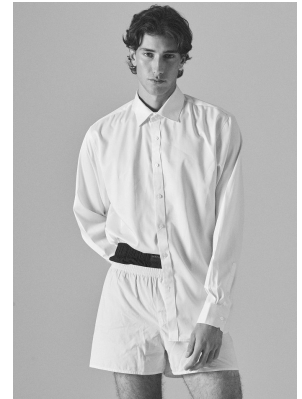

# BOSS MODELS

CAPE TOWN

## MICHAEL BURLS

Height: 189cm Chest: 97cm Waist: 73cm Suit: 38 L Shoe: 11 UK Hair: Dark Brown Eyes: Hazel