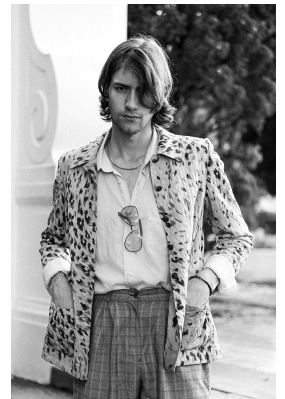

BOSS MODELS

CAPE TOWN

MICHAEL BURLS

Height: 189cm Chest: 97cm Waist: 73cm Suit: 38 L Shoe: 11 UK Hair: Dark Brown Eyes: Hazel

BOSS MODELS

CAPE TOWN

MICHAEL BURLS

Height: 189cm Chest: 97cm Waist: 73cm Suit: 38 L Shoe: 11 UK Hair: Dark Brown Eyes: Hazel