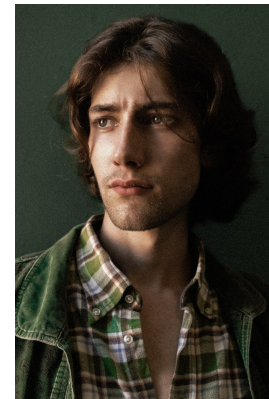

BOSS MODELS

CAPE TOWN

MICHAEL BURLS

Height: 189cm Chest: 97cm Waist: 73cm Suit: 38 L Shoe: 11 UK Hair: Dark Brown Eyes: Hazel

BOSS MODELS

CAPE TOWN

MICHAEL BURLS

Height: 189cm Chest: 97cm Waist: 73cm Suit: 38 L Shoe: 11 UK Hair: Dark Brown Eyes: Hazel