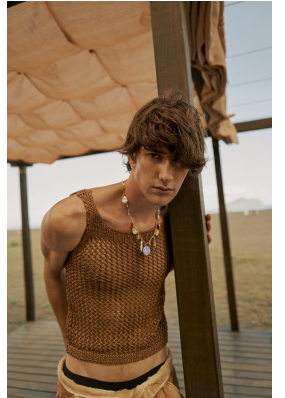

BOSS MODELS

CAPE TOWN

MICHAEL BURLS

Height: 189cm Chest: 97cm Waist: 73cm Suit: 38 L Shoe: 11 UK Hair: Dark Brown Eyes: Hazel

BOSS MODELS

CAPE TOWN

MICHAEL BURLS

Height: 189cm Chest: 97cm Waist: 73cm Suit: 38 L Shoe: 11 UK Hair: Dark Brown Eyes: Hazel