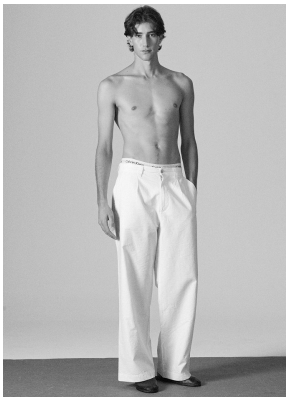

# BOSS MODELS

CAPE TOWN

## MICHAEL BURLS

Height: 189cm Chest: 97cm Waist: 73cm Suit: 38 L Shoe: 11 UK Hair: Dark Brown Eyes: Hazel