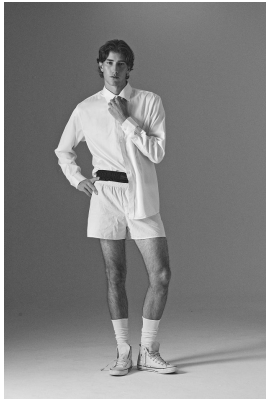

# BOSS MODELS

CAPE TOWN

## MICHAEL BURLS

Height: 189cm Chest: 97cm Waist: 73cm Suit: 38 L Shoe: 11 UK Hair: Dark Brown Eyes: Hazel