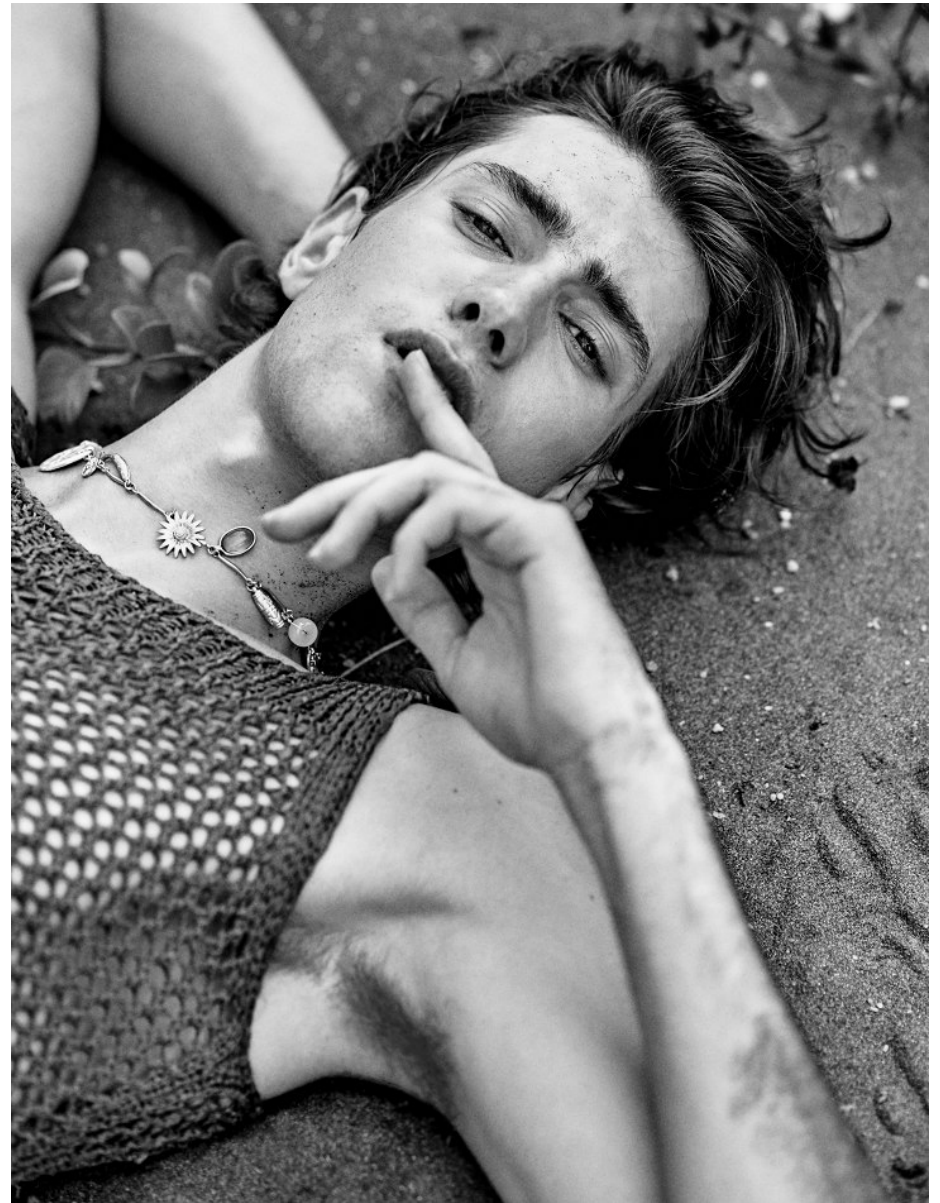

BOSS MODELS

CAPE TOWN

MICHAEL BURLS

Height: 189cm Chest: 97cm Waist: 73cm Suit: 38 L Shoe: 11 UK Hair: Dark Brown Eyes: Hazel

BOSS MODELS

CAPE TOWN

MICHAEL BURLS

Height: 189cm Chest: 97cm Waist: 73cm Suit: 38 L Shoe: 11 UK Hair: Dark Brown Eyes: Hazel