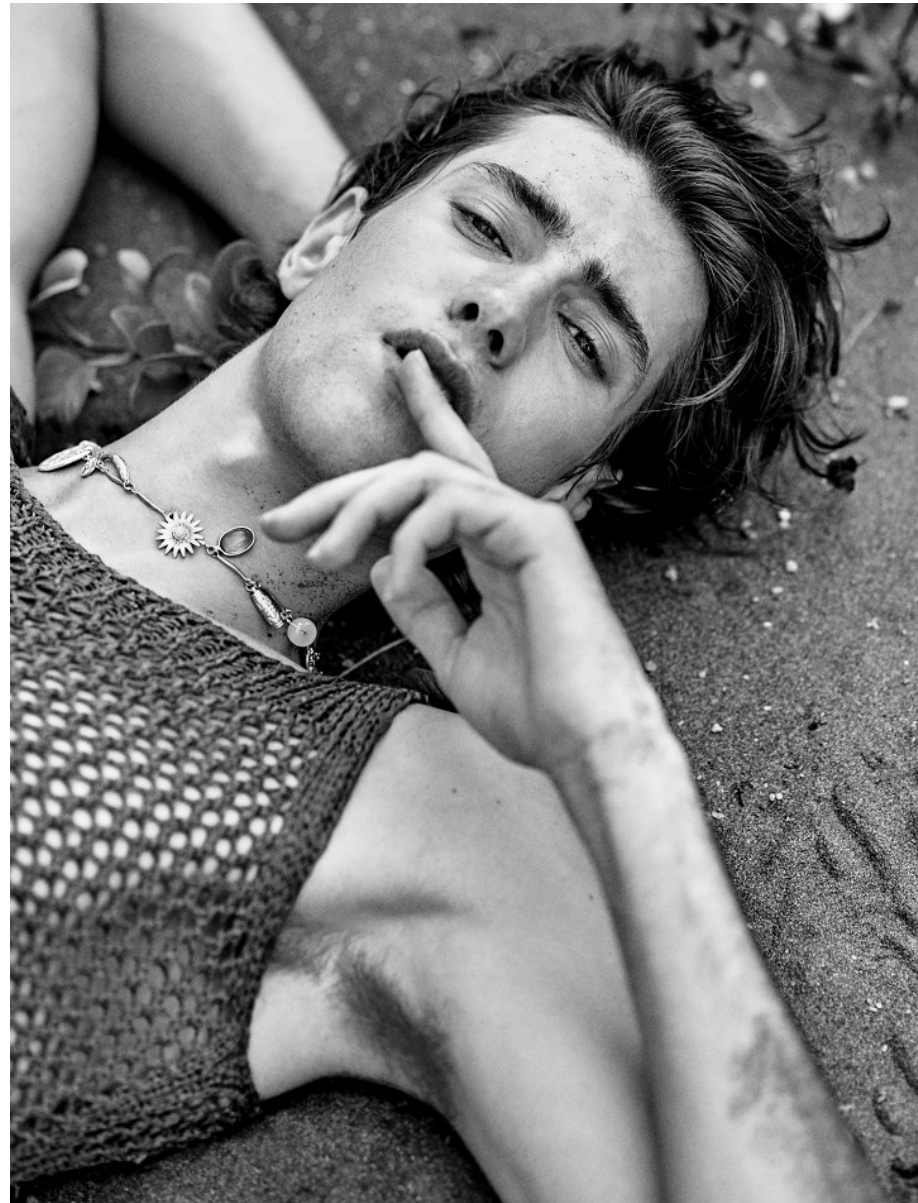

BOSS MODELS

CAPE TOWN

MICHAEL BURLS

Height: 189cm Chest: 97cm Waist: 73cm Suit: 38 L Shoe: 11 UK Hair: Dark Brown Eyes: Hazel

BOSS MODELS

CAPE TOWN

MICHAEL BURLS

Height: 189cm Chest: 97cm Waist: 73cm Suit: 38 L Shoe: 11 UK Hair: Dark Brown Eyes: Hazel