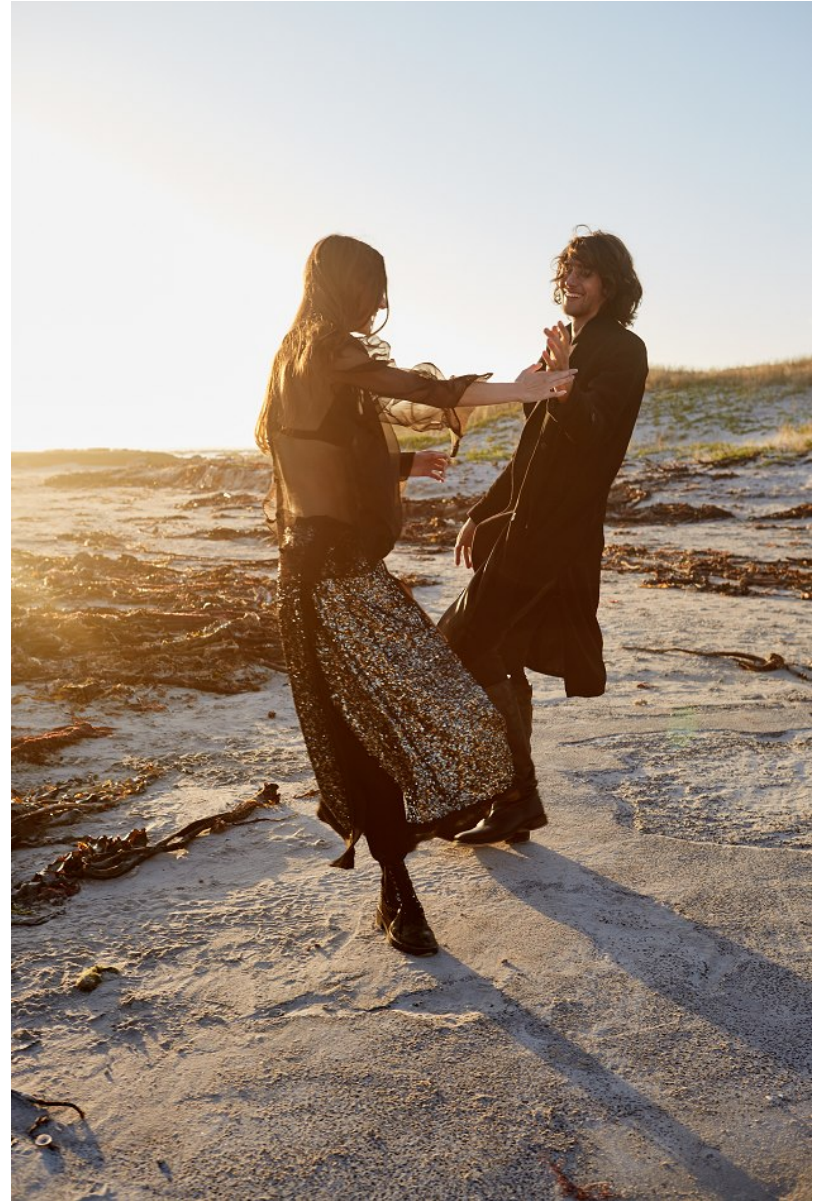

BOSS MODELS

CAPE TOWN

MICHAEL BURLS

Height: 189cm Chest: 97cm Waist: 73cm Suit: 38 L Shoe: 11 UK Hair: Dark Brown Eyes: Hazel