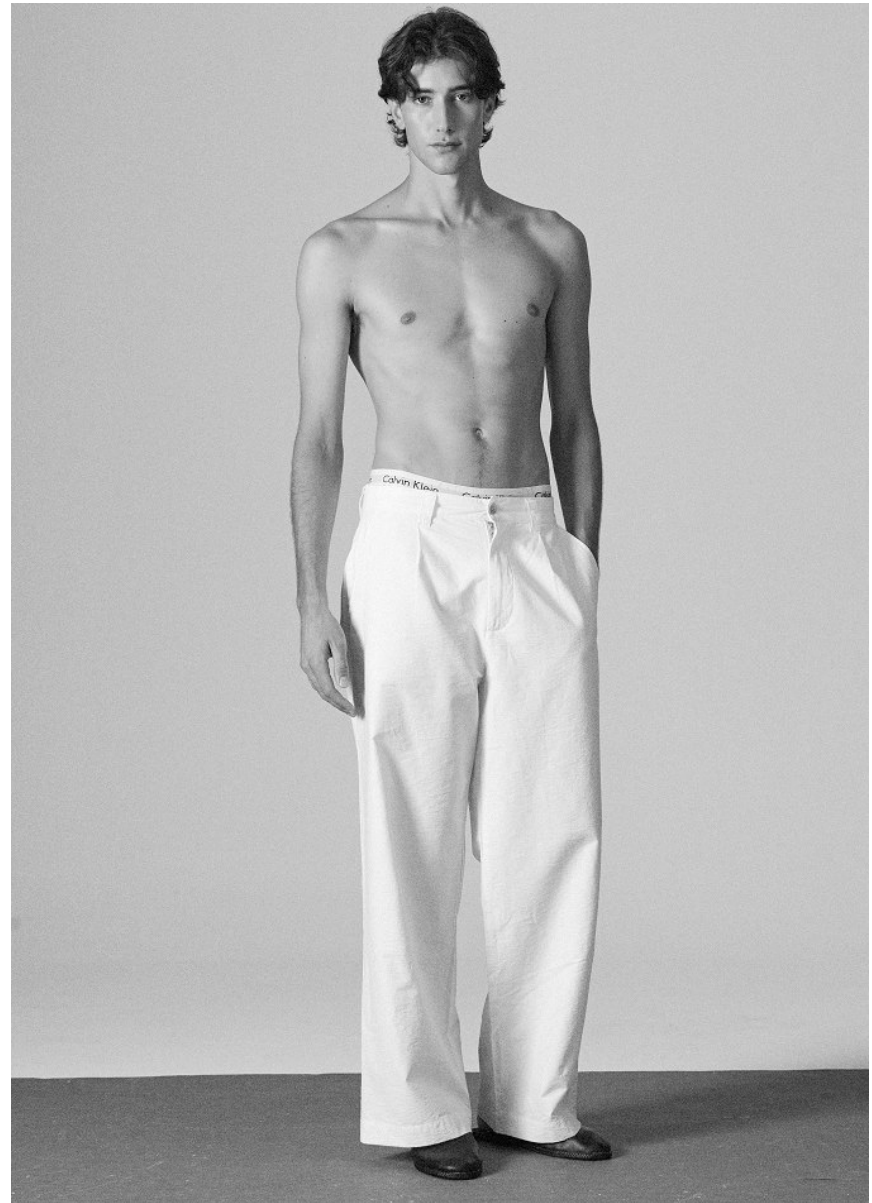

BOSS MODELS

CAPE TOWN

MICHAEL BURLS

Height: 189cm Chest: 97cm Waist: 73cm Suit: 38 L Shoe: 11 UK Hair: Dark Brown Eyes: Hazel