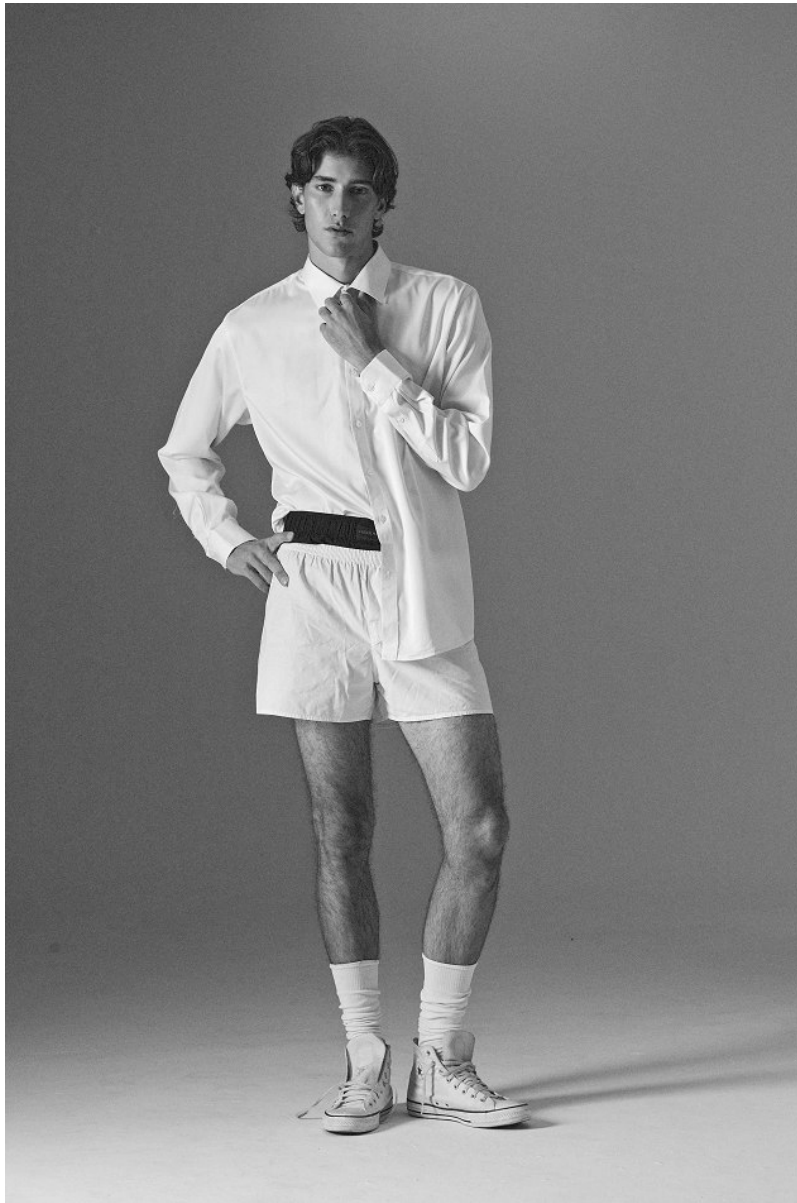

BOSS MODELS

CAPE TOWN

MICHAEL BURLS

Height: 189cm Chest: 97cm Waist: 73cm Suit: 38 L Shoe: 11 UK Hair: Dark Brown Eyes: Hazel

BOSS MODELS

CAPE TOWN

MICHAEL BURLS

Height: 189cm Chest: 97cm Waist: 73cm Suit: 38 L Shoe: 11 UK Hair: Dark Brown Eyes: Hazel