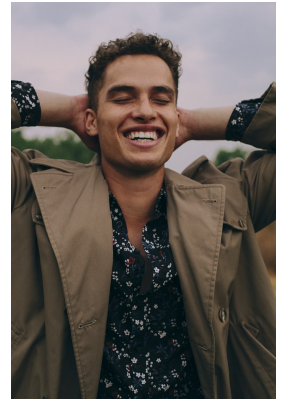

BOSS MODELS

CAPE TOWN

JJ ALBERTS

Height: 184cm Chest: 98cm Waist: 78cm Suit: 40 R Shoe: 10 UK Hair: Brown Eyes: Blue/Green