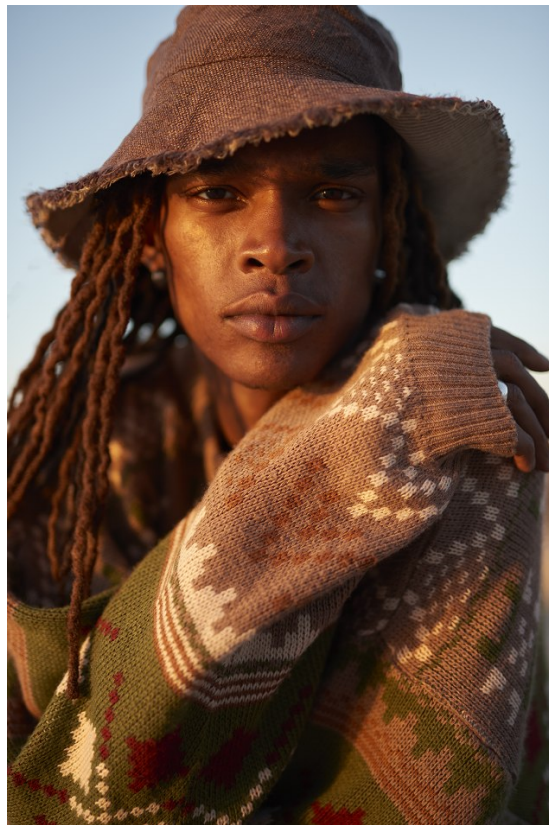

BOSS MODELS

CAPE TOWN

SHAKES MBOLEKWANA

Height: 179cm Chest: 88cm Waist: 71cm Suit: 36 R Shoe: 9.5 UK Hair: Brown Eyes: Brown