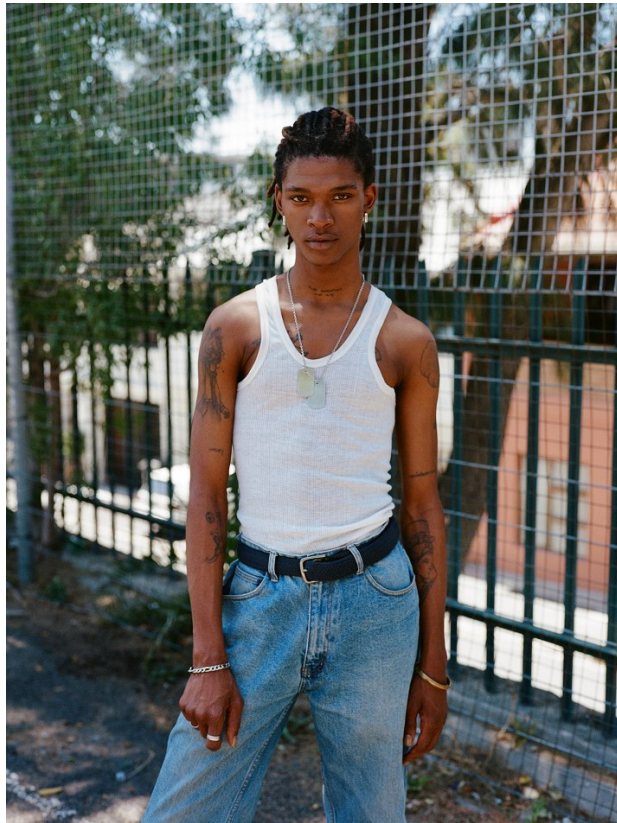

BOSS MODELS

CAPE TOWN

SHAKES MBOLEKWANA

Height: 179cm Chest: 88cm Waist: 71cm Suit: 36 R Shoe: 9.5 UK Hair: Brown Eyes: Brown

BOSS MODELS

CAPE TOWN

SHAKES MBOLEKWANA

Height: 179cm Chest: 88cm Waist: 71cm Suit: 36 R Shoe: 9.5 UK Hair: Brown Eyes: Brown