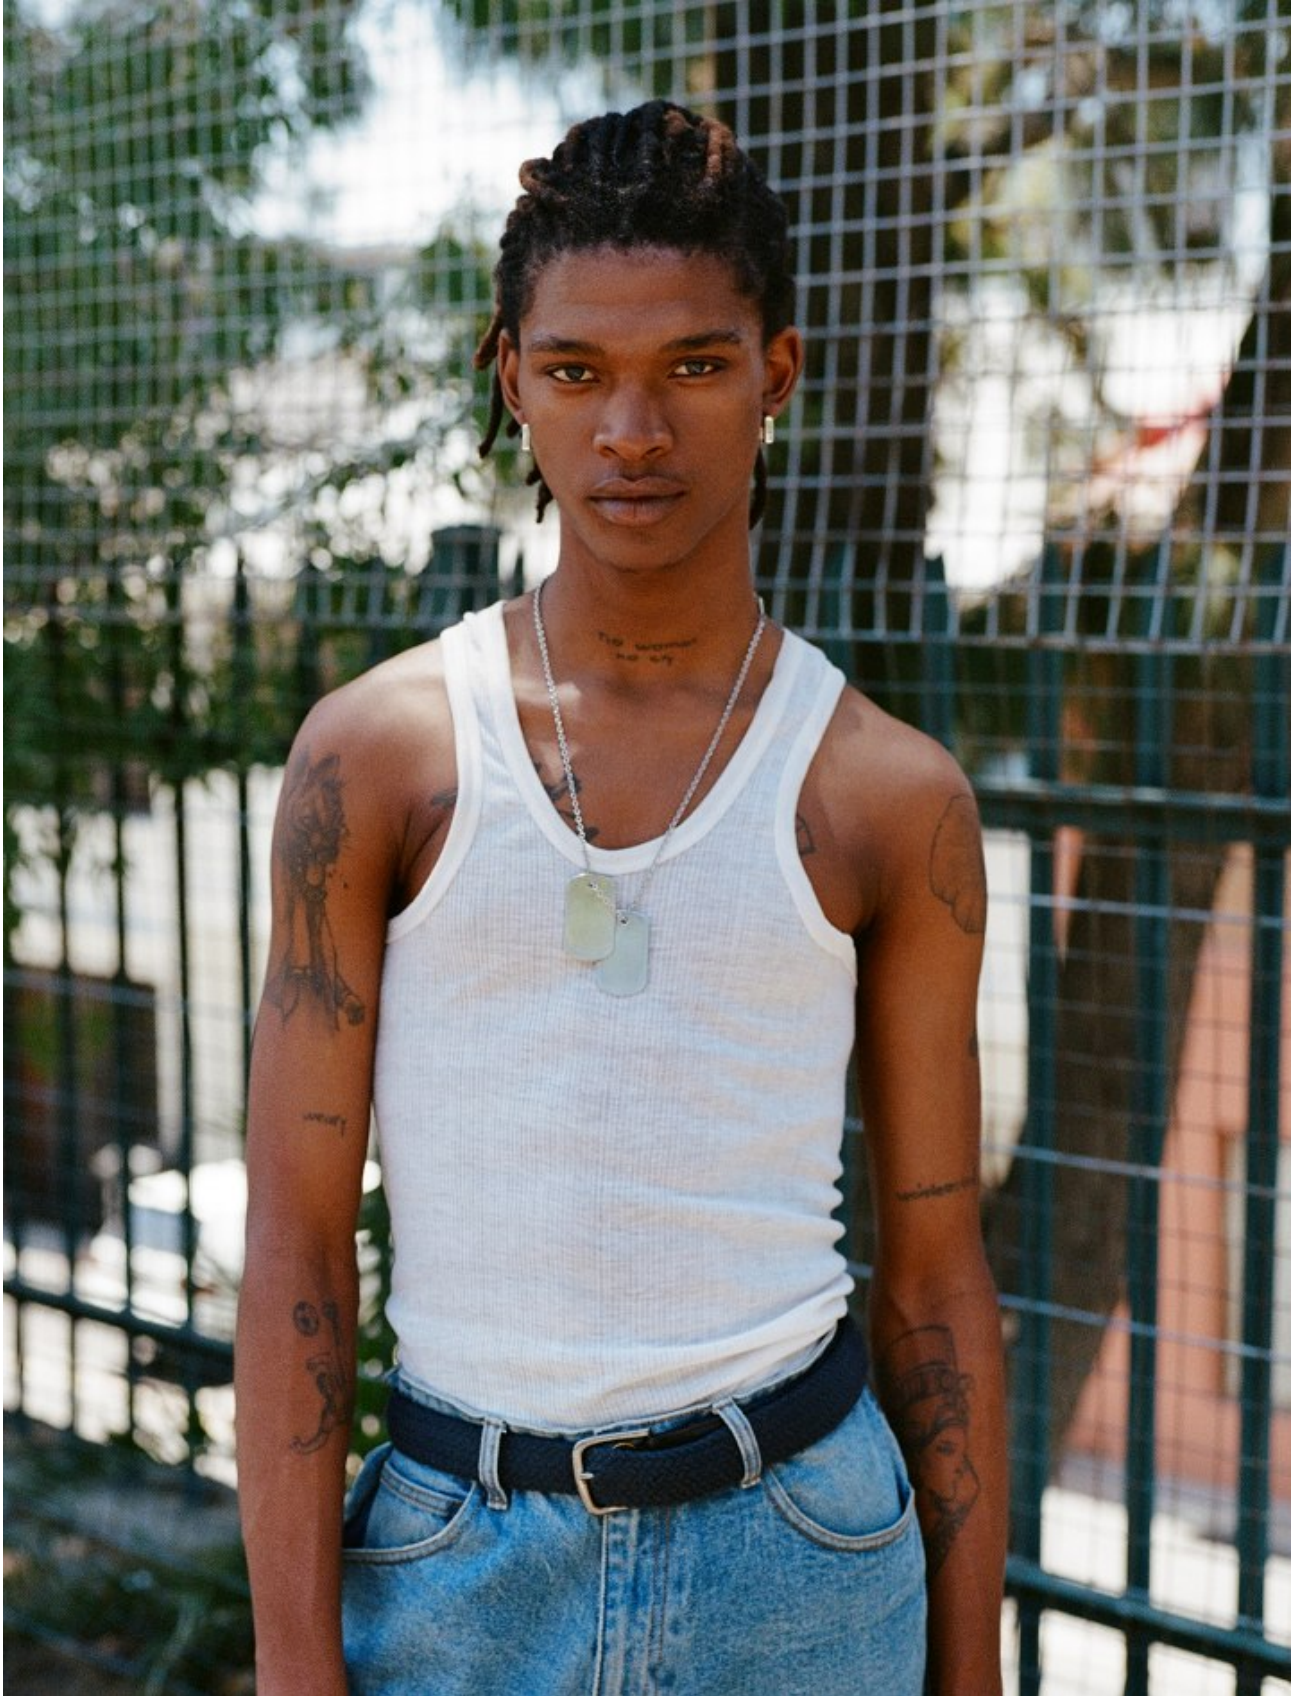

BOSS MODELS

CAPE TOWN

Height: 179cm Chest: 87cm Waist: 70cm Suit: 36 R Shoe: 9.5 UK Hair: Brown Eyes: Brown