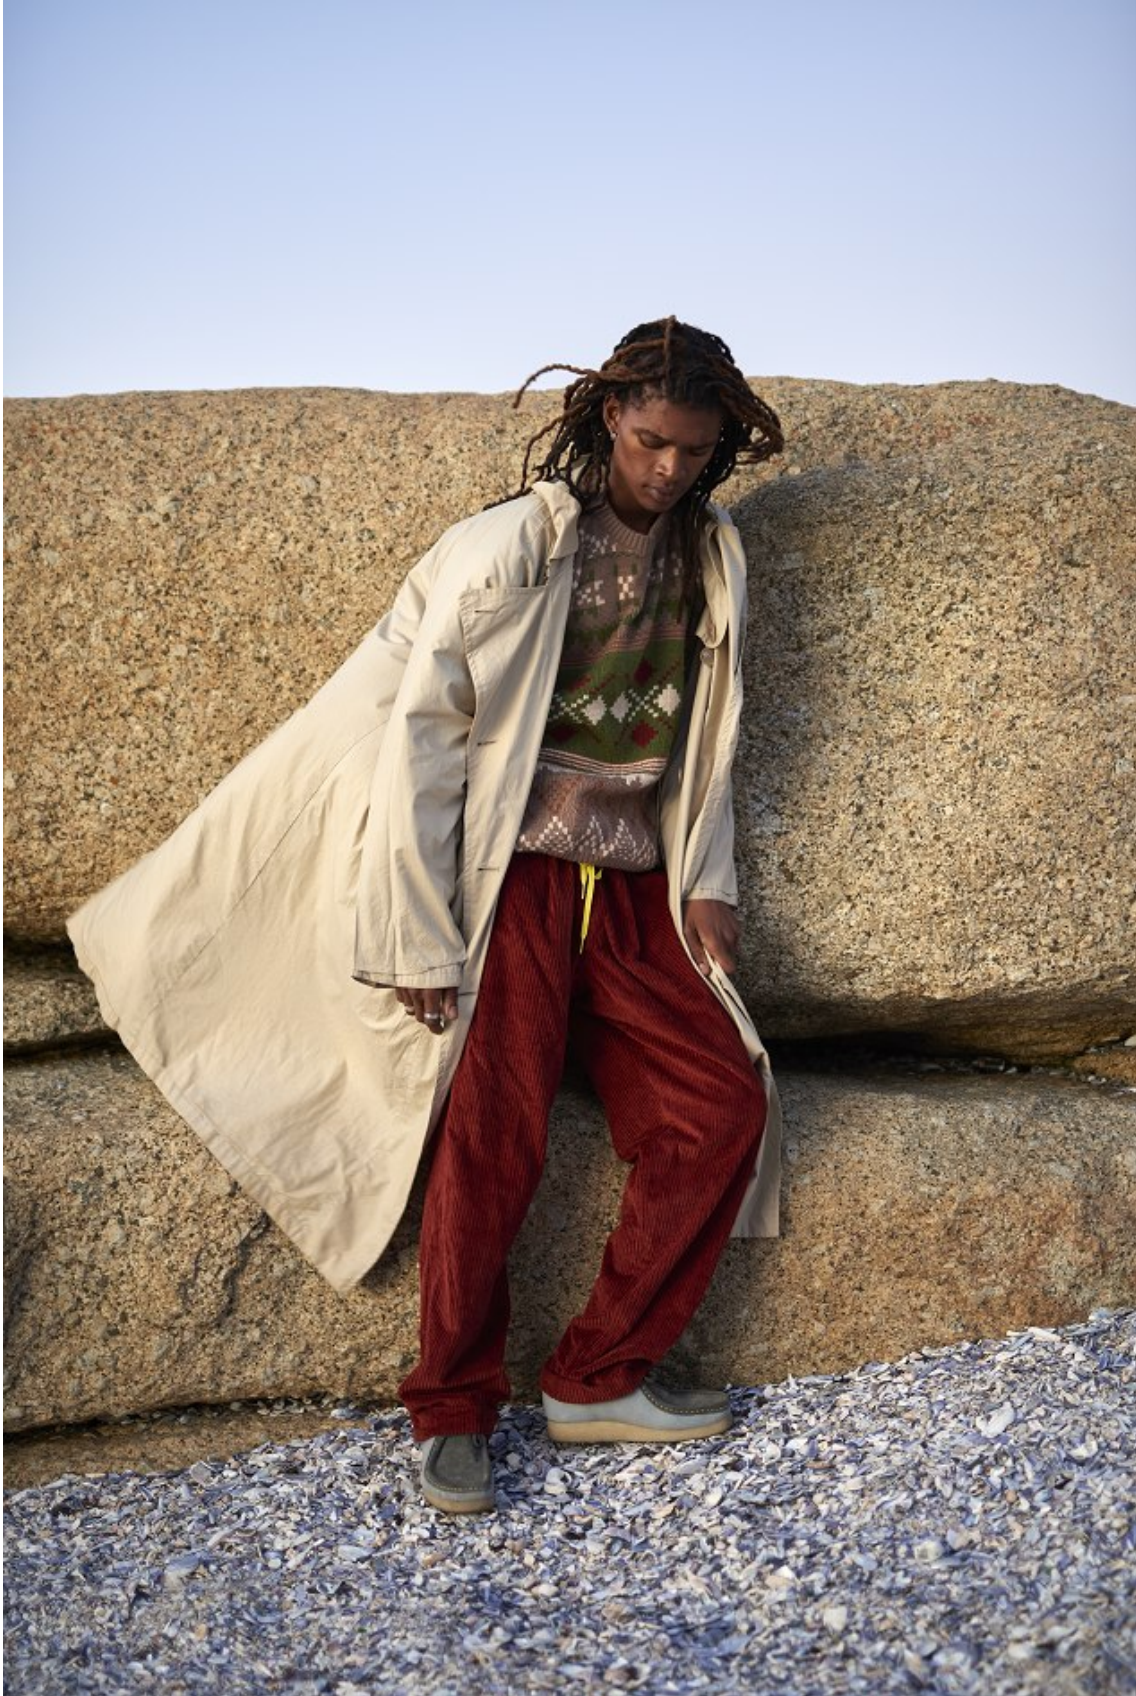

SHAKES MBOLEKWANA

BOSS MODELS

CAPE TOWN

Height: 179cm Chest: 87cm Waist: 70cm Suit: 36 R Shoe: 9.5 UK Hair: Brown Eyes: Brown