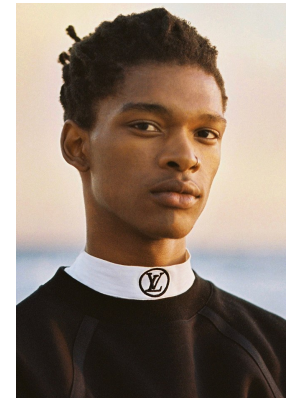

BOSS MODELS

CAPE TOWN

SHAKES MBOLEKWANA

Height: 179cm Chest: 88cm Waist: 71cm Suit: 36 R Shoe: 9.5 UK Hair: Brown Eyes: Brown

BOSS MODELS

CAPE TOWN

SHAKES MBOLEKWANA

Height: 179cm Chest: 88cm Waist: 71cm Suit: 36 R Shoe: 9.5 UK Hair: Brown Eyes: Brown

BOSS MODELS

CAPE TOWN

SHAKES MBOLEKWANA

Height: 179cm Chest: 88cm Waist: 71cm Suit: 36 R Shoe: 9.5 UK Hair: Brown Eyes: Brown