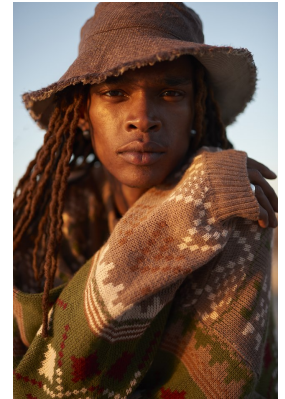

BOSS MODELS

CAPE TOWN

SHAKES MBOLEKWANA

Height: 179cm Chest: 88cm Waist: 71cm Suit: 36 R Shoe: 9.5 UK Hair: Brown Eyes: Brown

BOSS MODELS

CAPE TOWN

SHAKES MBOLEKWANA

Height: 179cm Chest: 88cm Waist: 71cm Suit: 36 R Shoe: 9.5 UK Hair: Brown Eyes: Brown

BOSS MODELS

CAPE TOWN

SHAKES MBOLEKWANA

Height: 179cm Chest: 88cm Waist: 71cm Suit: 36 R Shoe: 9.5 UK Hair: Brown Eyes: Brown