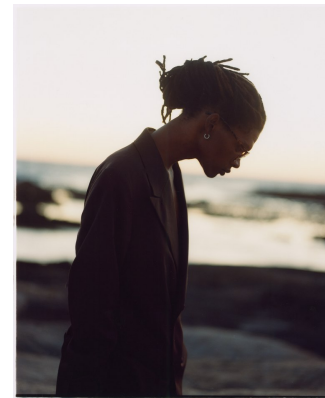

BOSS MODELS

CAPE TOWN

SHAKES MBOLEKWANA

Height: 179cm Chest: 88cm Waist: 71cm Suit: 36 R Shoe: 9.5 UK Hair: Brown Eyes: Brown

BOSS MODELS

CAPE TOWN

SHAKES MBOLEKWANA

Height: 179cm Chest: 88cm Waist: 71cm Suit: 36 R Shoe: 9.5 UK Hair: Brown Eyes: Brown

BOSS MODELS

CAPE TOWN

SHAKES MBOLEKWANA

Height: 179cm Chest: 88cm Waist: 71cm Suit: 36 R Shoe: 9.5 UK Hair: Brown Eyes: Brown