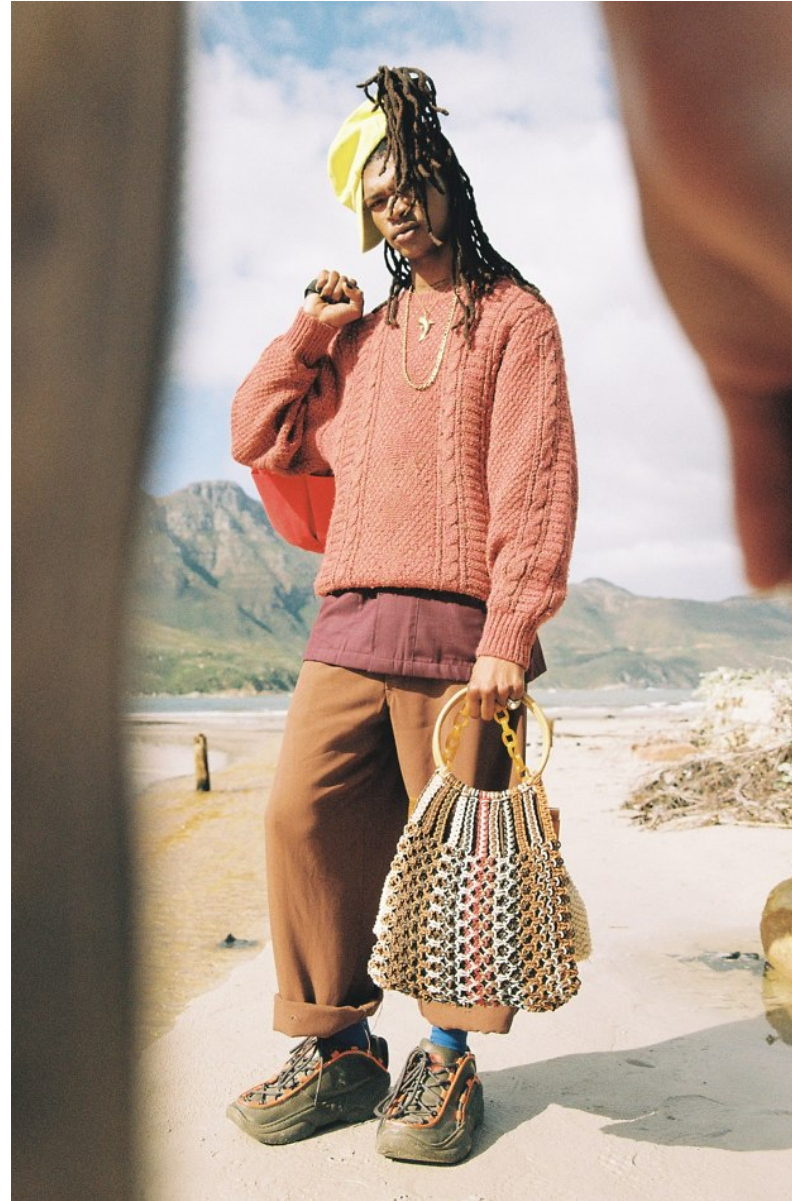

BOSS MODELS

CAPE TOWN

SHAKES MBOLEKWANA

Height: 179cm Chest: 87cm Waist: 71cm Suit: 36 R Shoe: 9.5 UK Hair: Brown Eyes: Brown