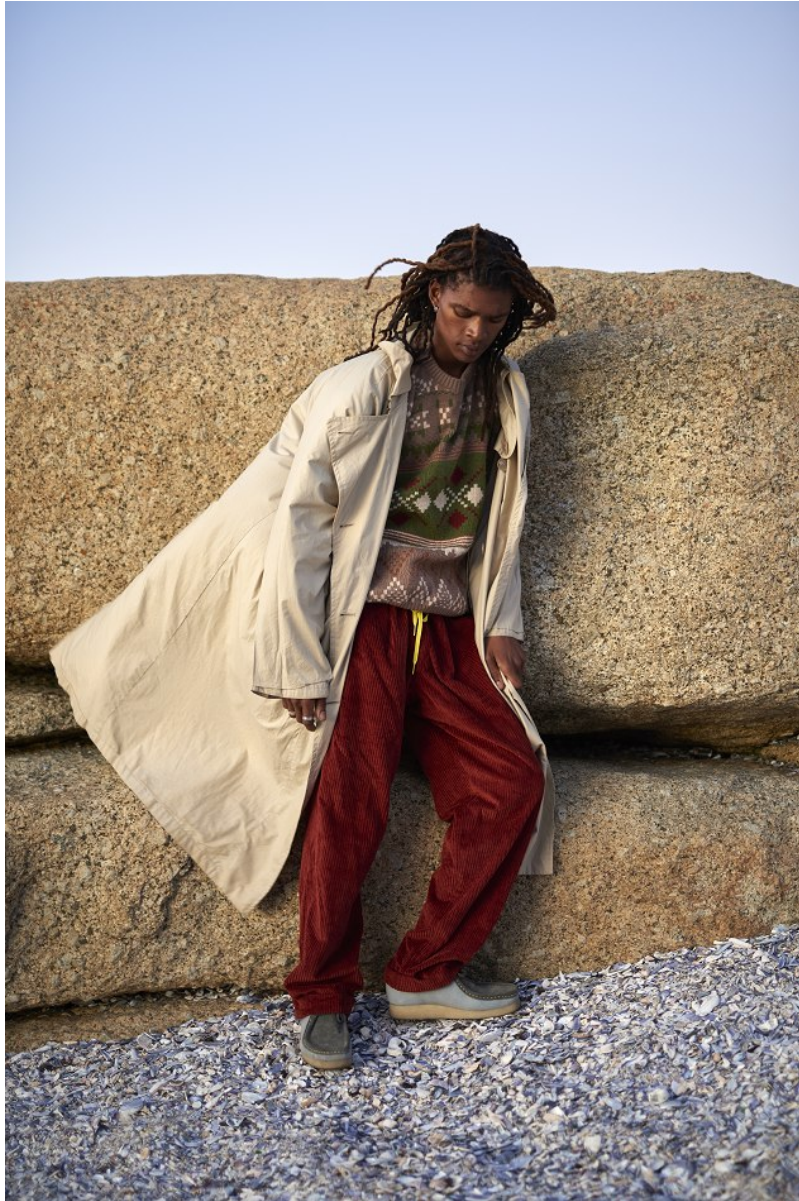

SHAKES MBOLEKWANA

BOSS MODELS

CAPE TOWN

SHAKES MBOLEKWANA

Height: 179cm Chest: 87cm Waist: 71cm Suit: 36 R Shoe: 9.5 UK Hair: Brown Eyes: Brown