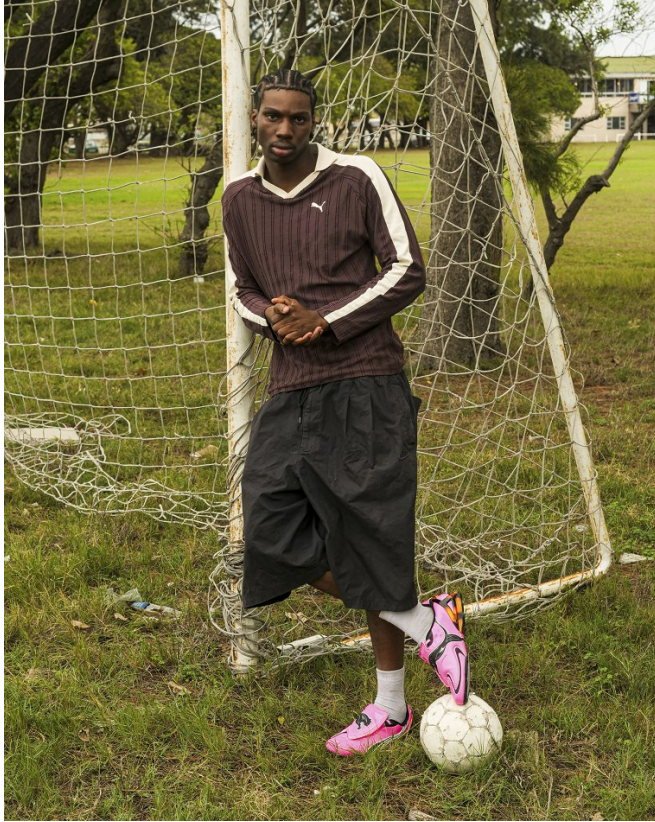

BOSS MODELS

CAPE TOWN

OREOLUWA ALABA

Height: 182cm Chest: 94cm Waist: 72cm Suit: 38 R Shoe: 8.5 UK Hair: Brown Eyes: Black