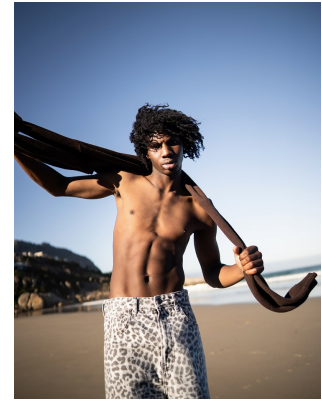

BOSS MODELS

CAPE TOWN

OREOLUWA ALABA

Height: 182cm Chest: 94cm Waist: 72cm Suit: 38 R Shoe: 8.5 UK Hair: Brown Eyes: Black

BOSS MODELS

CAPE TOWN

OREOLUWA ALABA

Height: 182cm Chest: 94cm Waist: 72cm Suit: 38 R Shoe: 8.5 UK Hair: Brown Eyes: Black

BOSS MODELS

CAPE TOWN

OREOLUWA ALABA

Height: 182cm Chest: 94cm Waist: 72cm Suit: 38 R Shoe: 8.5 UK Hair: Brown Eyes: Black