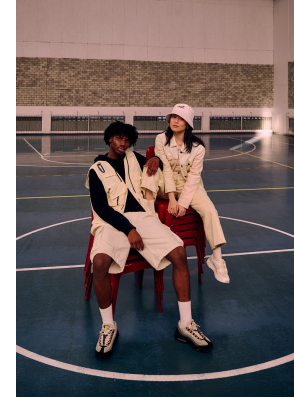

BOSS MODELS

CAPE TOWN

OREOLUWA ALABA

Height: 182cm Chest: 94cm Waist: 72cm Suit: 38 R Shoe: 8.5 UK Hair: Brown Eyes: Black

BOSS MODELS

CAPE TOWN

OREOLUWA ALABA

Height: 182cm Chest: 94cm Waist: 72cm Suit: 38 R Shoe: 8.5 UK Hair: Brown Eyes: Black

BOSS MODELS

CAPE TOWN

OREOLUWA ALABA

Height: 182cm Chest: 94cm Waist: 72cm Suit: 38 R Shoe: 8.5 UK Hair: Brown Eyes: Black