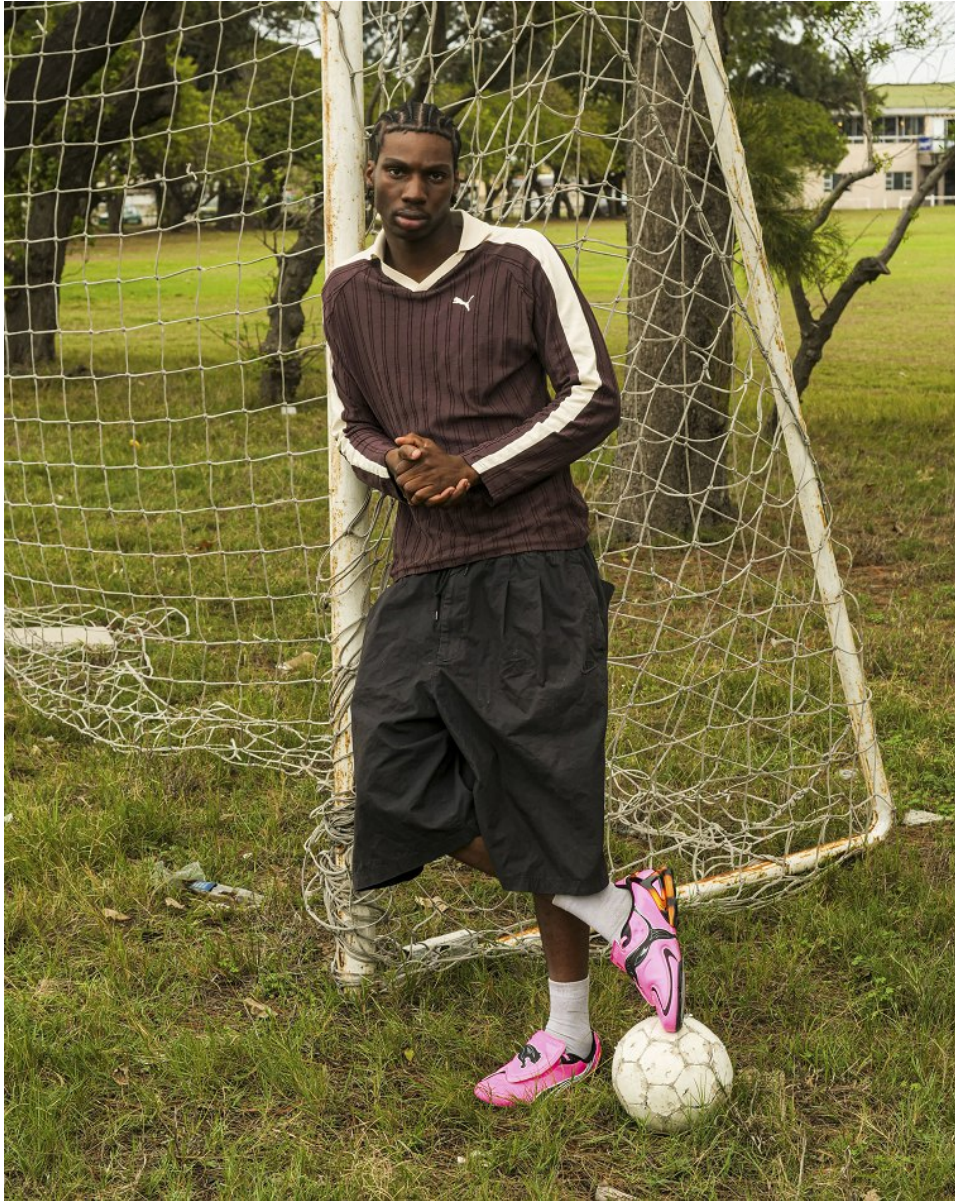

OREOLUWA ALABA

BOSS MODELS

CAPE TOWN

OREOLUWA ALABA

Height: 182cm Chest: 94cm Waist: 72cm Suit: 38 R Shoe: 8.5 UK Hair: Brown Eyes: Black