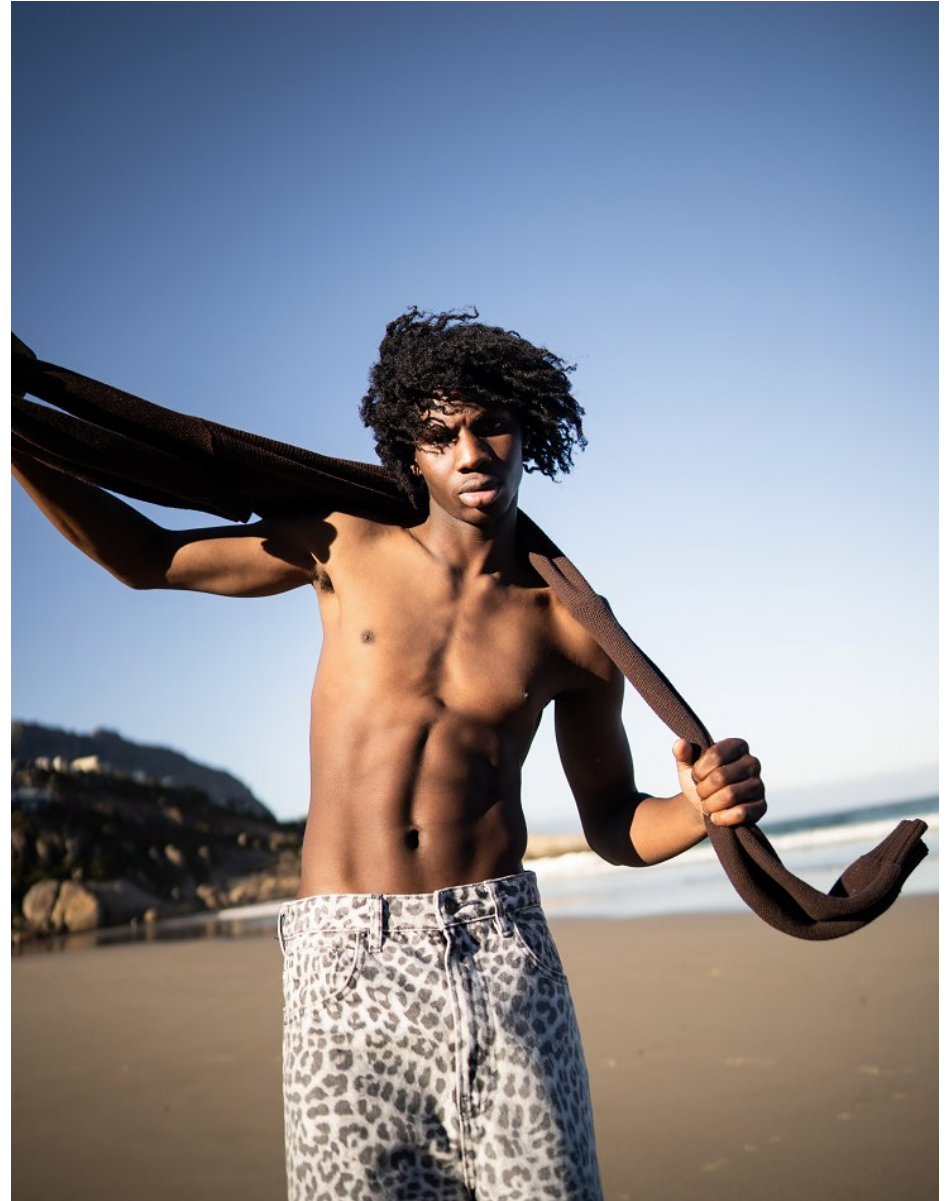

BOSS MODELS

CAPE TOWN

OREOLUWA ALABA

Height: 182cm Chest: 94cm Waist: 72cm Suit: 38 R Shoe: 8.5 UK Hair: Brown Eyes: Black

BOSS MODELS

CAPE TOWN

edit

OREOLUWA ALABA