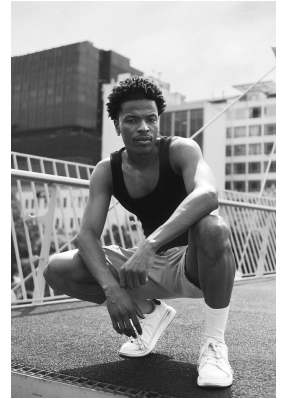

# BOSS MODELS

CAPE TOWN

## QUINTON PHINI

Height: 184cm Chest: 98cm Waist: 72cm Suit: 38 R Shoe: 10 UK Hair: Black Eyes: Black