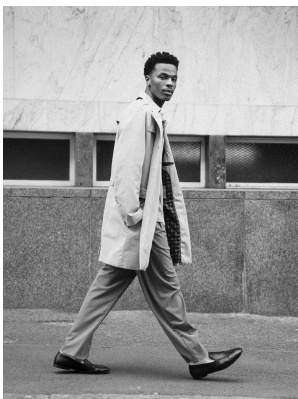

BOSS MODELS

CAPE TOWN

QUINTON PHINI

Height: 184cm Chest: 98cm Waist: 72cm Suit: 38 R Shoe: 10 UK Hair: Black Eyes: Black

BOSS MODELS

CAPE TOWN

QUINTON PHINI

Height: 184cm Chest: 98cm Waist: 72cm Suit: 38 R Shoe: 10 UK Hair: Black Eyes: Black