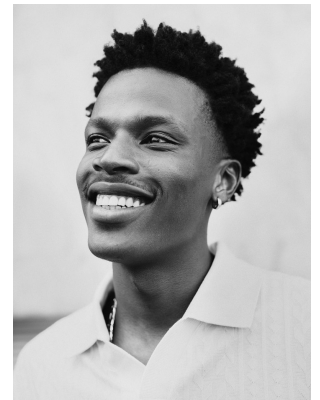

# BOSS MODELS

CAPE TOWN

## QUINTON PHINI

Height: 184cm Chest: 98cm Waist: 72cm Suit: 38 R Shoe: 10 UK Hair: Black Eyes: Black