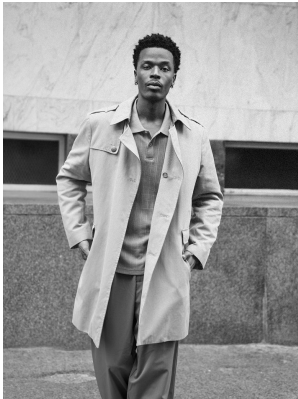

BOSS MODELS

CAPE TOWN

QUINTON PHINI

Height: 184cm Chest: 98cm Waist: 72cm Suit: 38 R Shoe: 10 UK Hair: Black Eyes: Black

BOSS MODELS

CAPE TOWN

QUINTON PHINI

Height: 184cm Chest: 98cm Waist: 72cm Suit: 38 R Shoe: 10 UK Hair: Black Eyes: Black