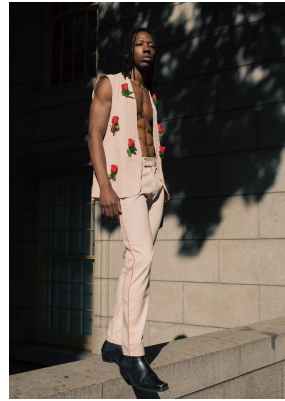

# BOSS MODELS

CAPE TOWN

## KELETSO MVUBELO

Height: 185cm Chest: 100cm Waist: 80cm Suit: 38 R Shoe: 10 UK Hair: Black Eyes: Hazel