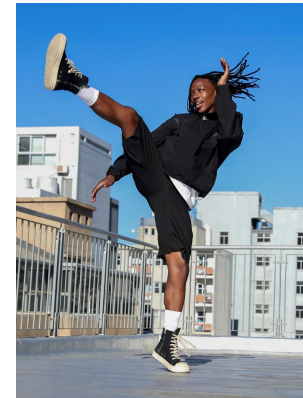

BOSS MODELS

CAPE TOWN

KELETSO MVUBELO

Height: 185cm Chest: 95cm Waist: 70cm Suit: 38 R Shoe: 10 UK Hair: Black Eyes: Hazel

BOSS MODELS

CAPE TOWN

KELETSO MVUBELO

Height: 185cm Chest: 95cm Waist: 70cm Suit: 38 R Shoe: 10 UK Hair: Black Eyes: Hazel

BOSS MODELS

CAPE TOWN

KELETSO MVUBELO

Height: 185cm Chest: 95cm Waist: 70cm Suit: 38 R Shoe: 10 UK Hair: Black Eyes: Hazel