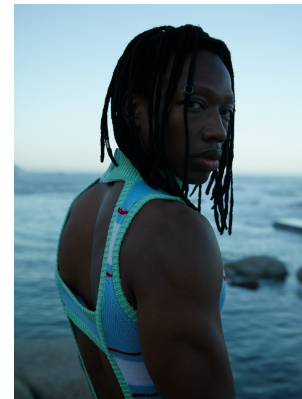

BOSS MODELS

CAPE TOWN

KELETSO MVUBELO

Height: 185cm Chest: 96cm Waist: 75cm Suit: 38 R Shoe: 10 UK Hair: Black Eyes: Hazel

BOSS MODELS

CAPE TOWN

KELETSO MVUBELO

Height: 185cm Chest: 96cm Waist: 75cm Suit: 38 R Shoe: 10 UK Hair: Black Eyes: Hazel