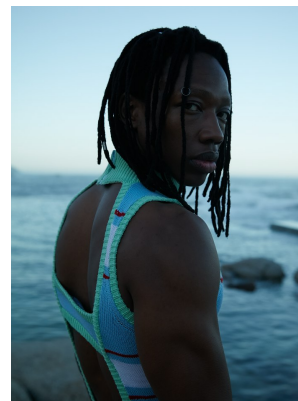

# BOSS MODELS

CAPE TOWN

## KELETSO MVUBELO

Height: 185cm Chest: 100cm Waist: 80cm Suit: 38 R Shoe: 10 UK Hair: Black Eyes: Hazel