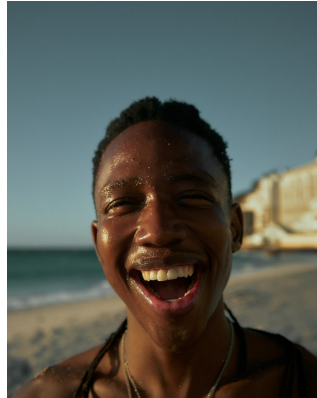

BOSS MODELS

CAPE TOWN

KELETSO MVUBELO

Height: 185cm Chest: 96cm Waist: 75cm Suit: 38 R Shoe: 10 UK Hair: Black Eyes: Hazel

BOSS MODELS

CAPE TOWN

KELETSO MVUBELO

Height: 185cm Chest: 96cm Waist: 75cm Suit: 38 R Shoe: 10 UK Hair: Black Eyes: Hazel