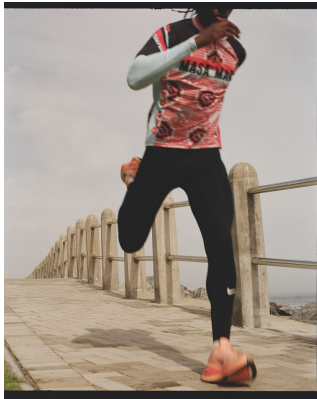

BOSS MODELS

CAPE TOWN

KELETSO MVUBELO

Height: 185cm Chest: 95cm Waist: 70cm Suit: 38 R Shoe: 10 UK Hair: Black Eyes: Hazel

BOSS MODELS

CAPE TOWN

KELETSO MVUBELO

Height: 185cm Chest: 95cm Waist: 70cm Suit: 38 R Shoe: 10 UK Hair: Black Eyes: Hazel

BOSS MODELS

CAPE TOWN

KELETSO MVUBELO

Height: 185cm Chest: 95cm Waist: 70cm Suit: 38 R Shoe: 10 UK Hair: Black Eyes: Hazel