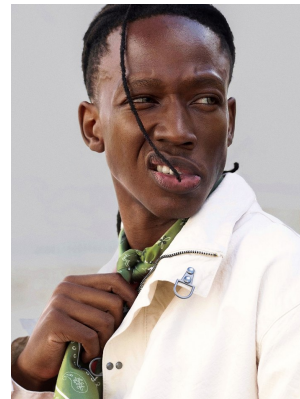

BOSS MODELS

CAPE TOWN

KELETSO MVUBELO

Height: 185cm Chest: 95cm Waist: 70cm Suit: 38 R Shoe: 10 UK Hair: Black Eyes: Hazel

BOSS MODELS

CAPE TOWN

KELETSO MVUBELO

Height: 185cm Chest: 95cm Waist: 70cm Suit: 38 R Shoe: 10 UK Hair: Black Eyes: Hazel

BOSS MODELS

CAPE TOWN

KELETSO MVUBELO

Height: 185cm Chest: 95cm Waist: 70cm Suit: 38 R Shoe: 10 UK Hair: Black Eyes: Hazel