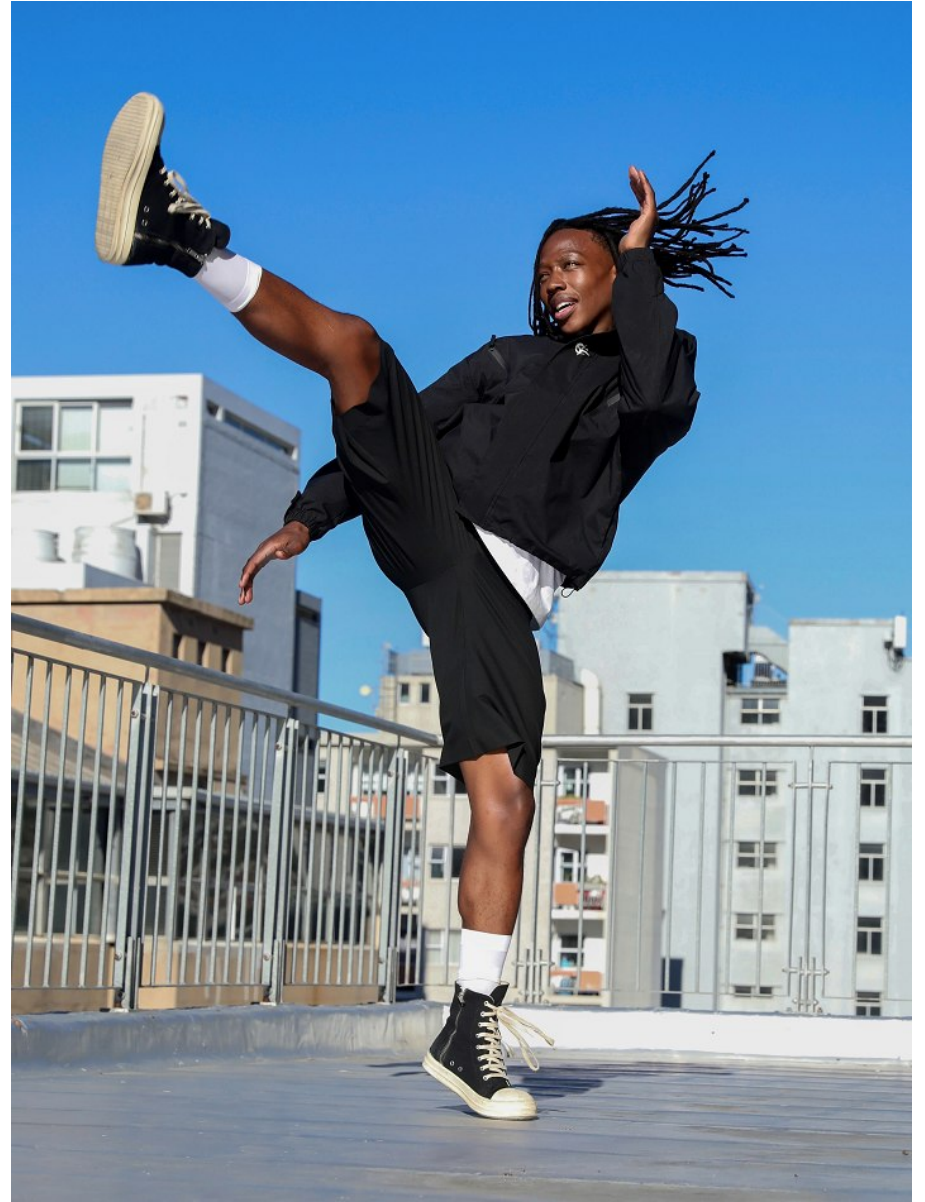

BOSS MODELS

CAPE TOWN

KELETSO MVUBELO

Height: 185cm Chest: 95cm Waist: 70cm Suit: 38 R Shoe: 10 UK Hair: Black Eyes: Hazel

BOSS MODELS

CAPE TOWN

KELETSO MVUBELO

Height: 185cm Chest: 95cm Waist: 70cm Suit: 38 R Shoe: 10 UK Hair: Black Eyes: Hazel