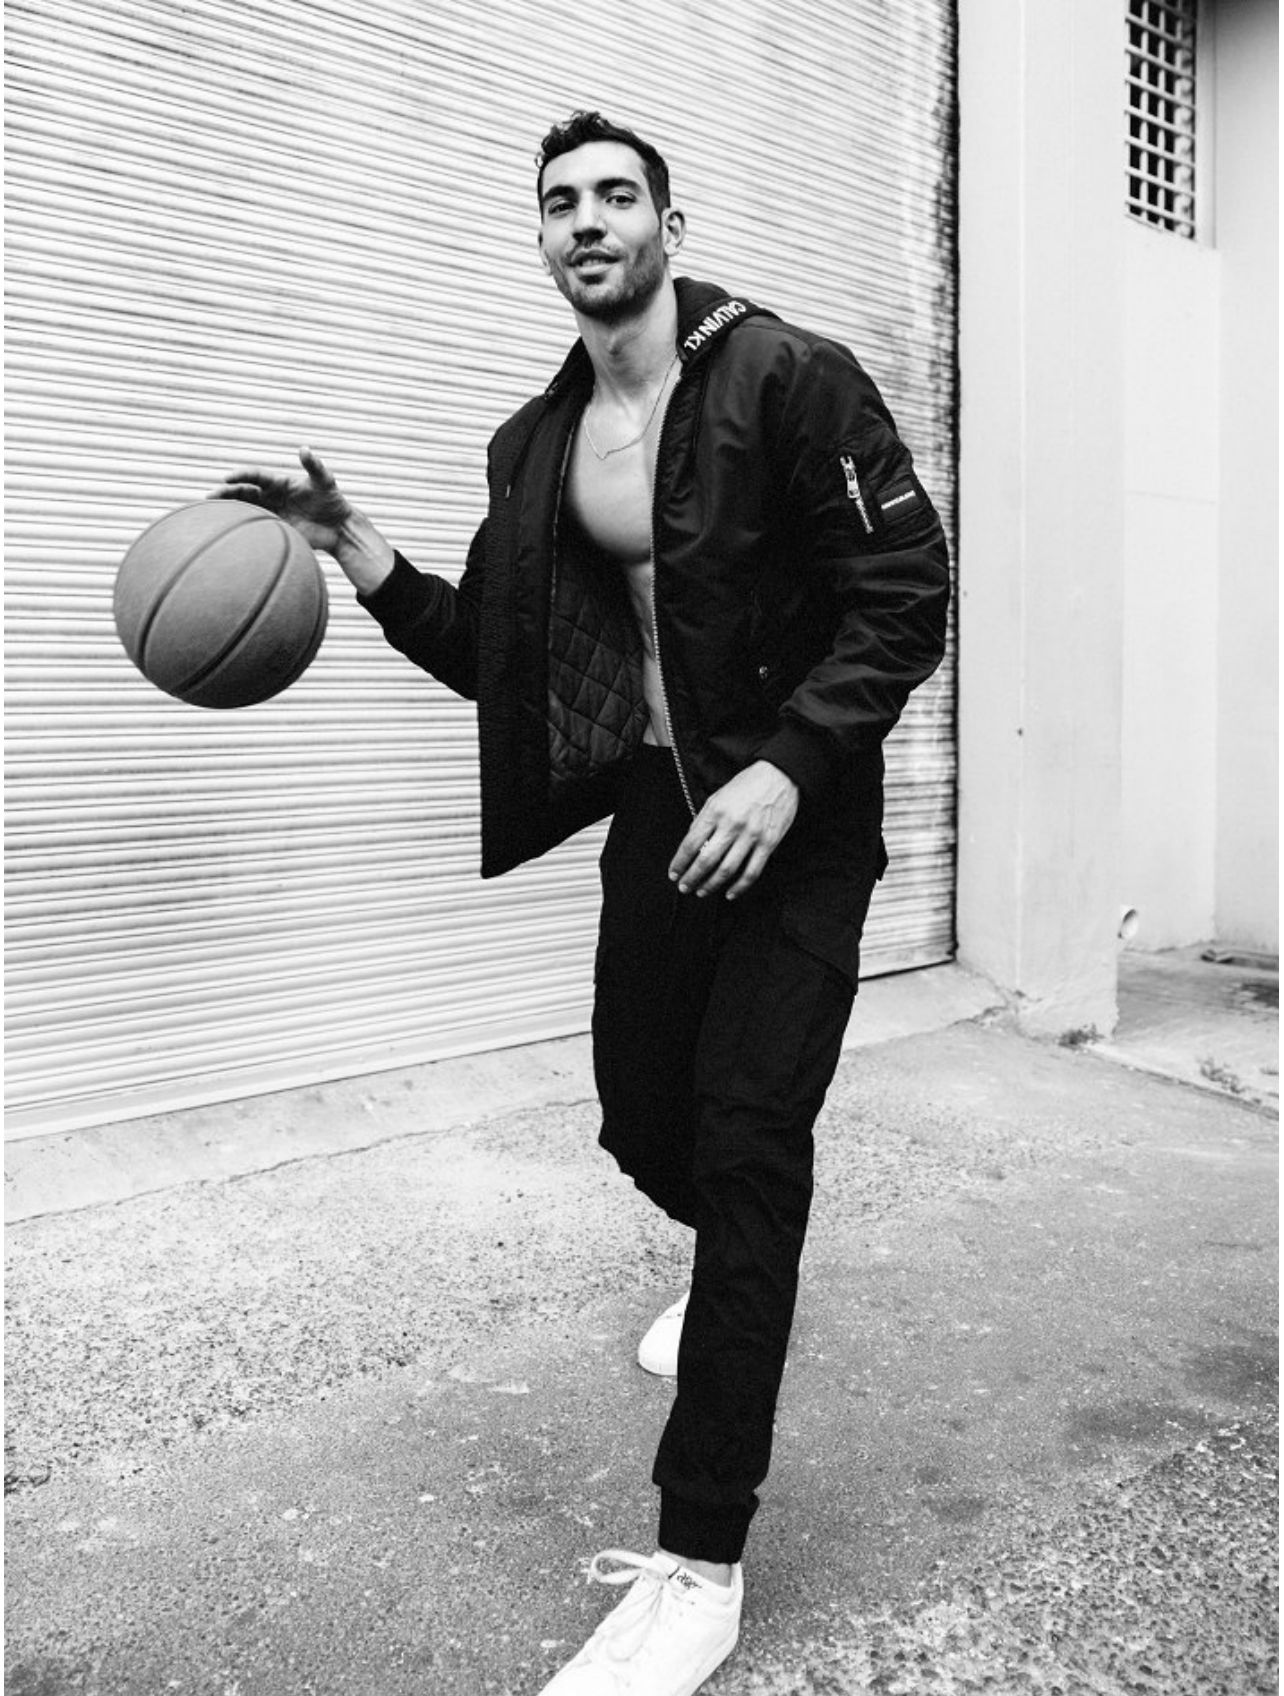

BOSS MODELS

CAPE TOWN

SERGEI ADONIS

Height: 188cm Chest: 101cm Waist: 77cm Suit: 40 R Shoe: 12 UK Hair: Black Eyes: Brown

BOSS MODELS

CAPE TOWN

SERGEI ADONIS

Height: 188cm Chest: 101cm Waist: 77cm Suit: 40 R Shoe: 12 UK Hair: Black Eyes: Brown