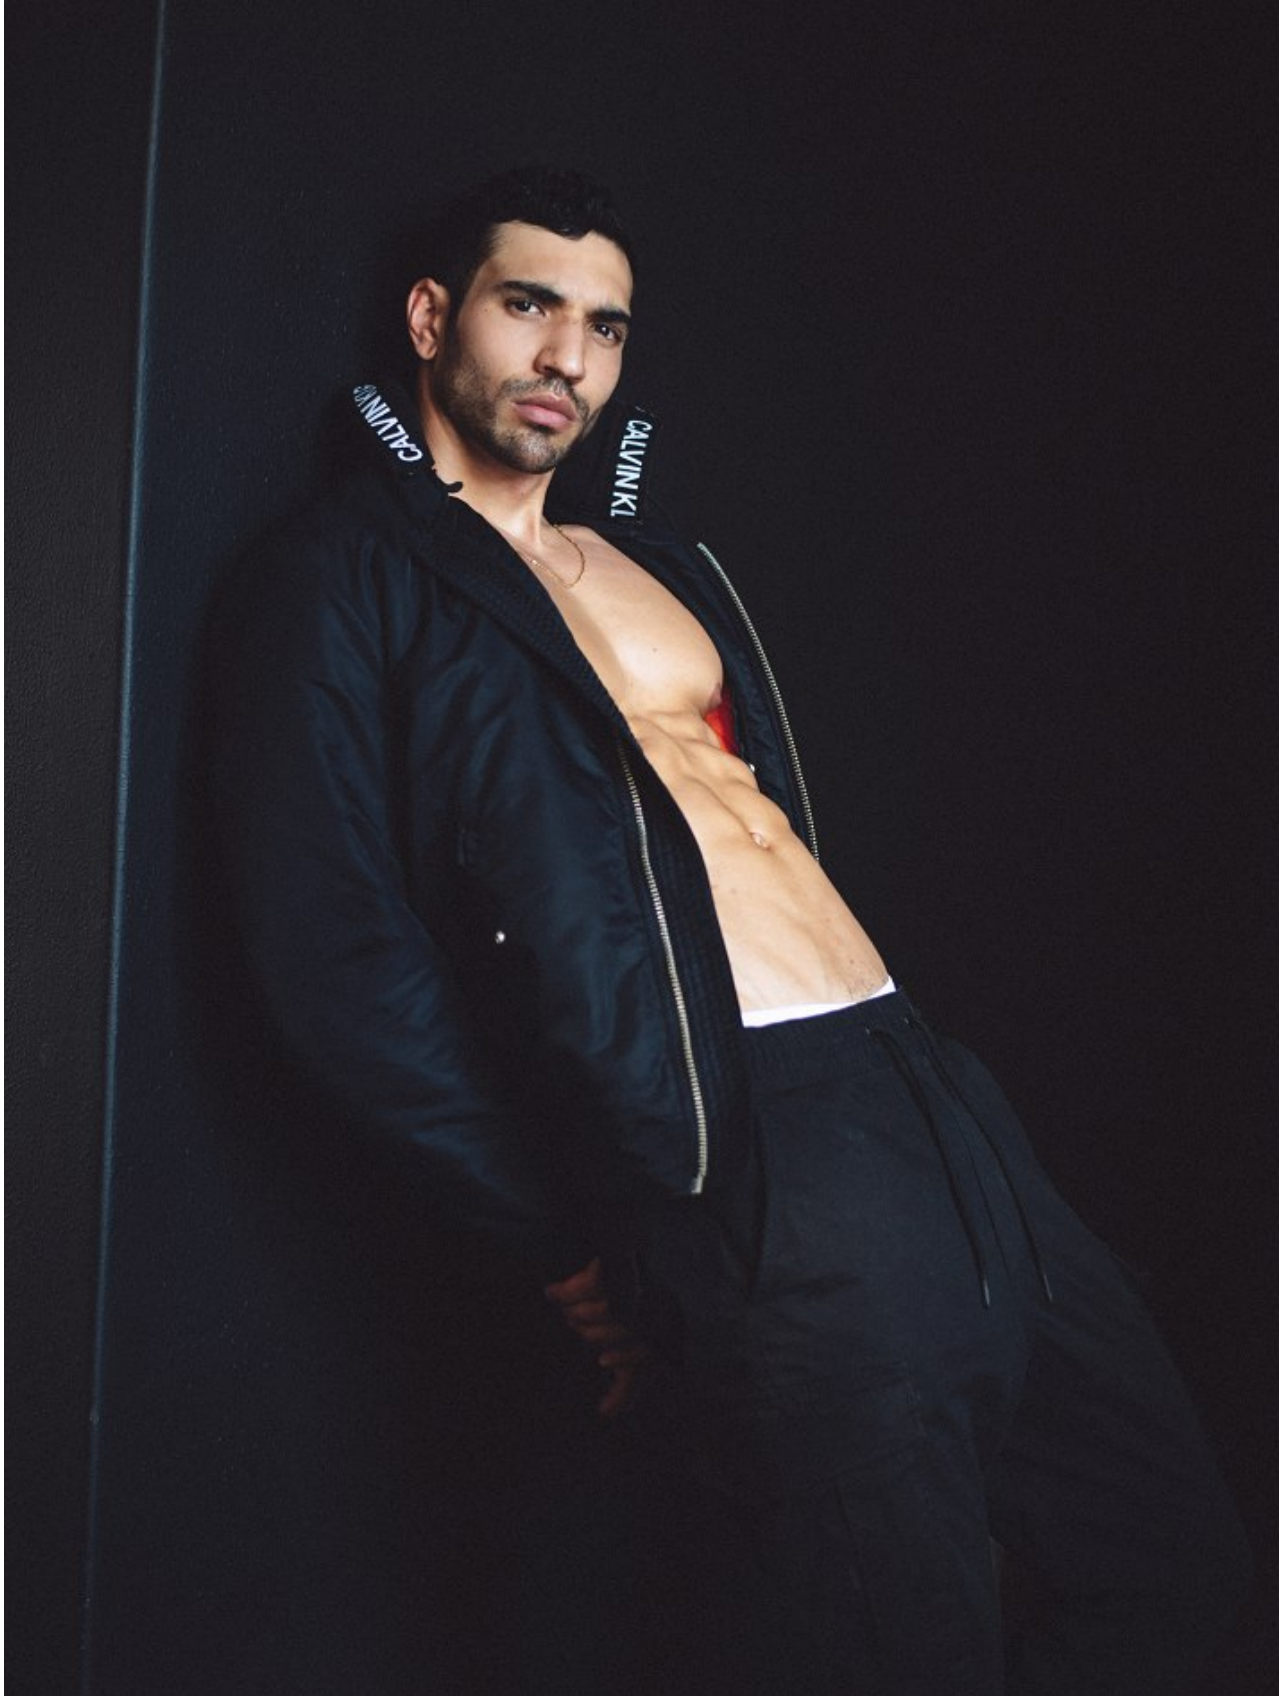

BOSS MODELS

CAPE TOWN

SERGEI ADONIS

Height: 188cm Chest: 101cm Waist: 77cm Suit: 40 R Shoe: 12 UK Hair: Black Eyes: Brown