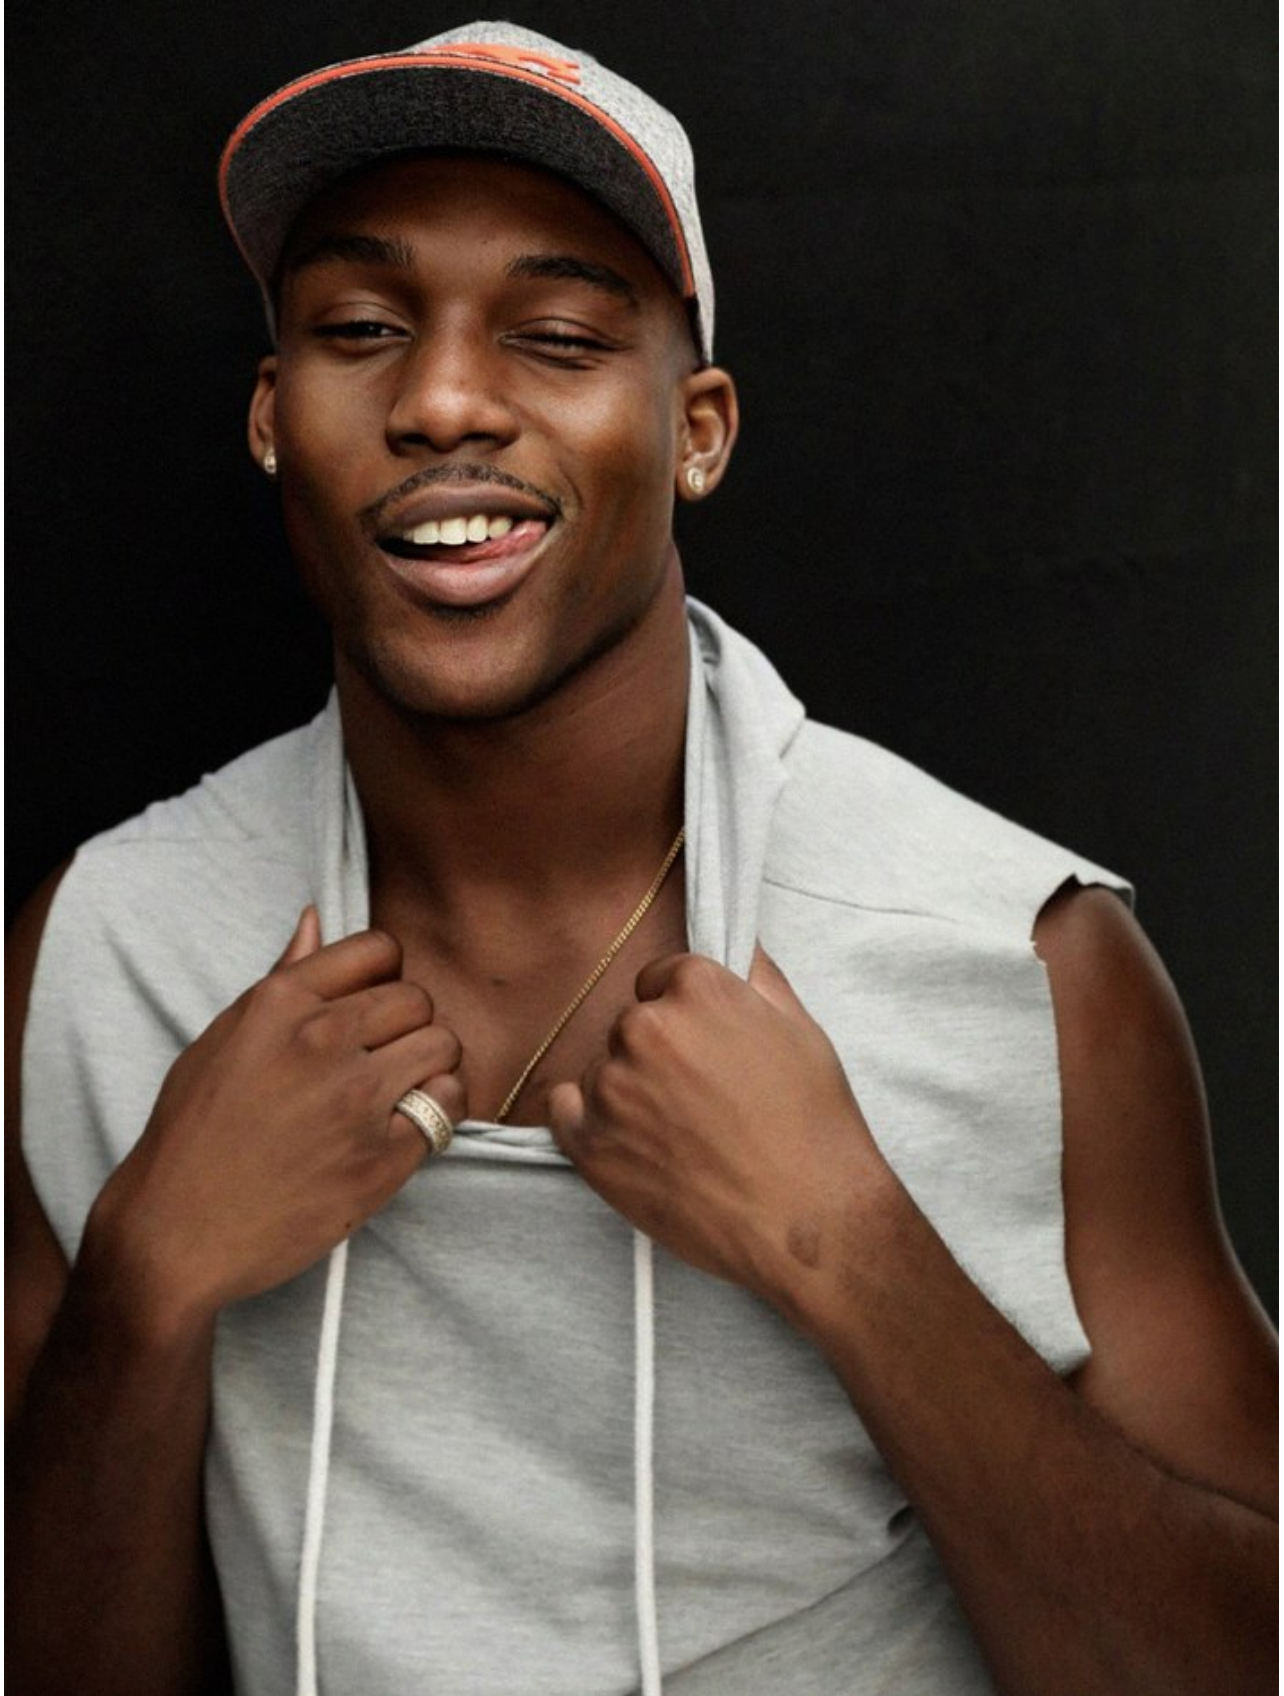

BOSS MODELS

CAPE TOWN

SAMUEL NWUDE

Height: 188cm Chest: 104cm Waist: 85cm Suit: 41 R Shoe: 11 UK Hair: Black Eyes: Brown