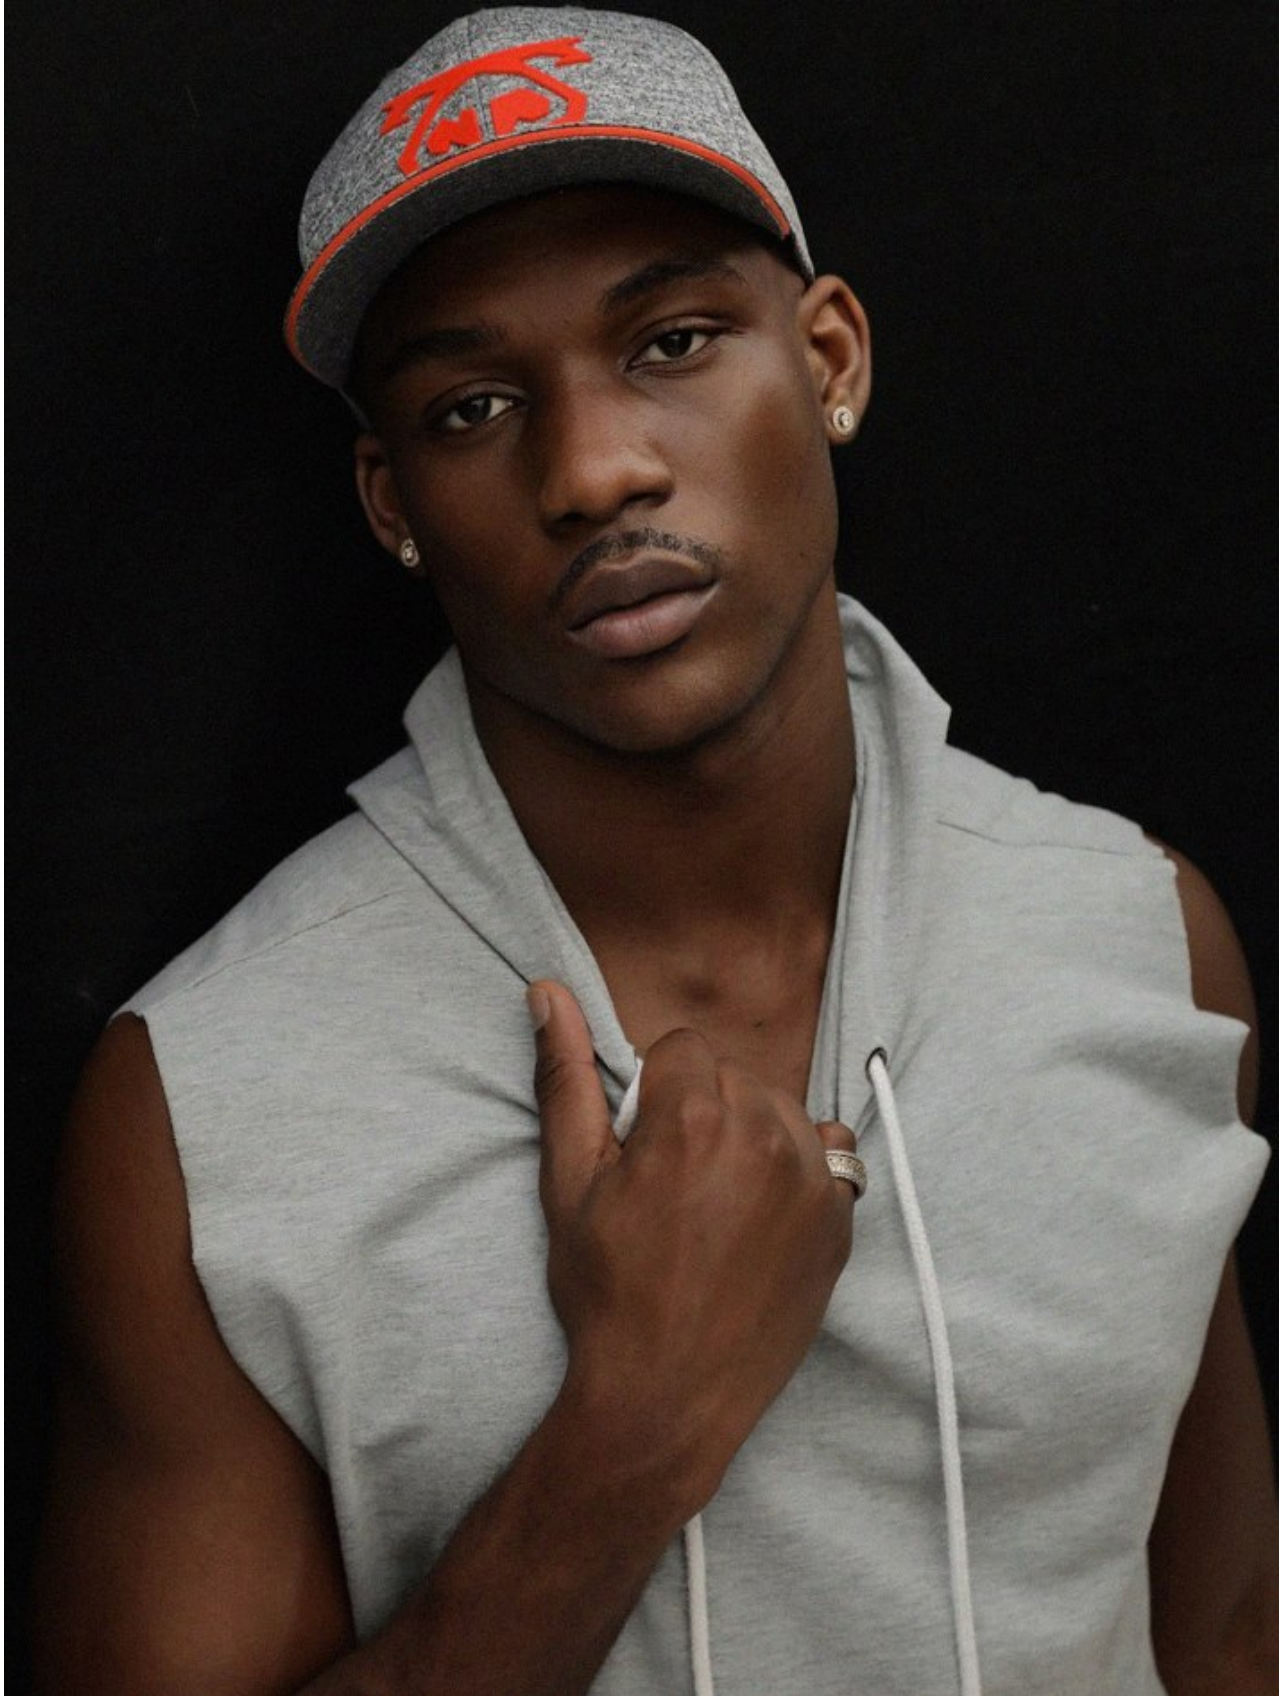

BOSS MODELS

CAPE TOWN

SAMUEL NWUDE

Height: 188cm Chest: 104cm Waist: 85cm Suit: 41 R Shoe: 11 UK Hair: Black Eyes: Brown

BOSS MODELS

CAPE TOWN

SAMUEL NWUDE

Height: 188cm Chest: 104cm Waist: 85cm Suit: 41 R Shoe: 11 UK Hair: Black Eyes: Brown