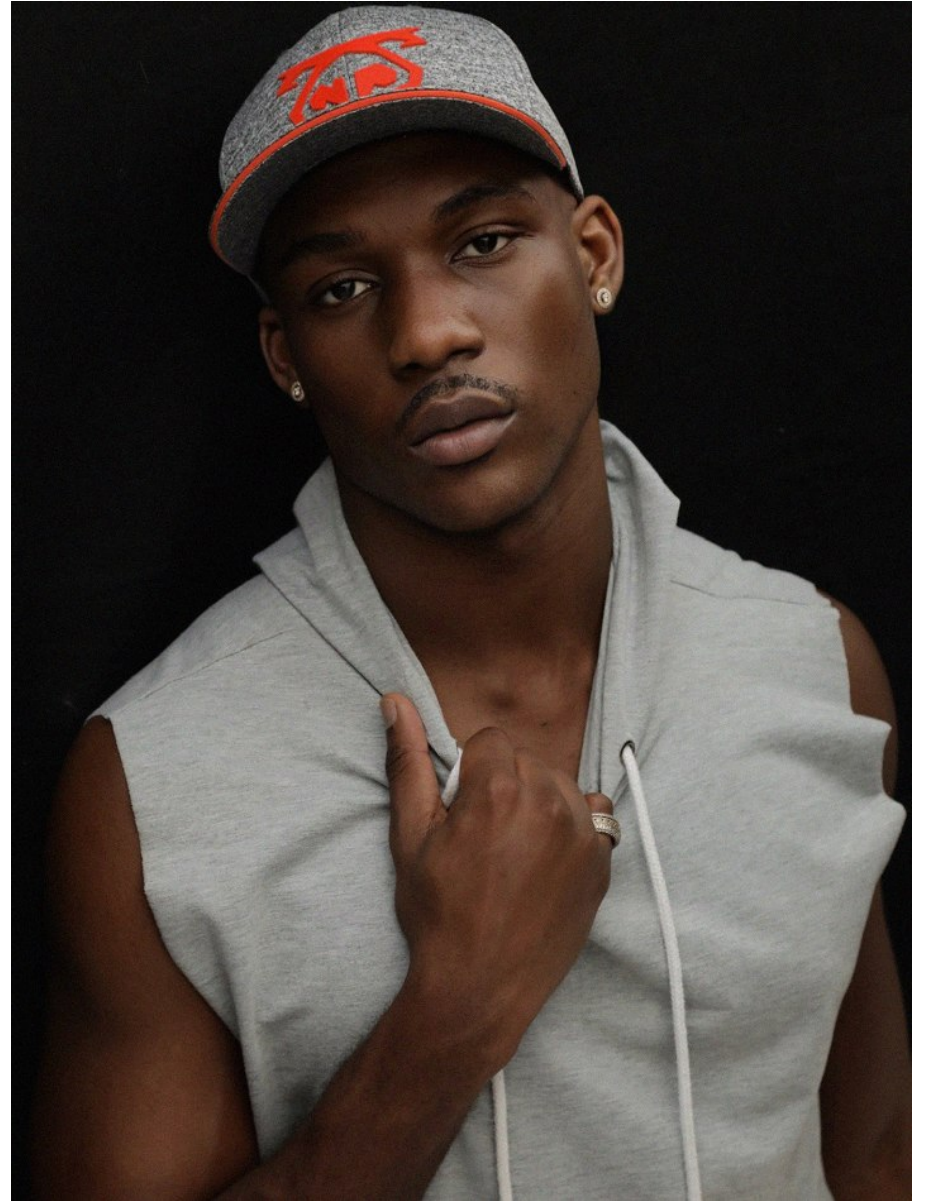

BOSS MODELS

CAPE TOWN

SAMUEL NWUDE

Height: 188cm Chest: 104cm Waist: 85cm Suit: 41 R Shoe: 11 UK Hair: Black Eyes: Brown

BOSS MODELS

CAPE TOWN

SAMUEL NWUDE

Height: 188cm Chest: 104cm Waist: 85cm Suit: 41 R Shoe: 11 UK Hair: Black Eyes: Brown

BOSS MODELS

CAPE TOWN

SAMUEL NWUDE

Height: 188cm Chest: 104cm Waist: 85cm Suit: 41 R Shoe: 11 UK Hair: Black Eyes: Brown

BOSS MODELS

CAPE TOWN

UNIFORM 01

AUTUMN WINTER 24