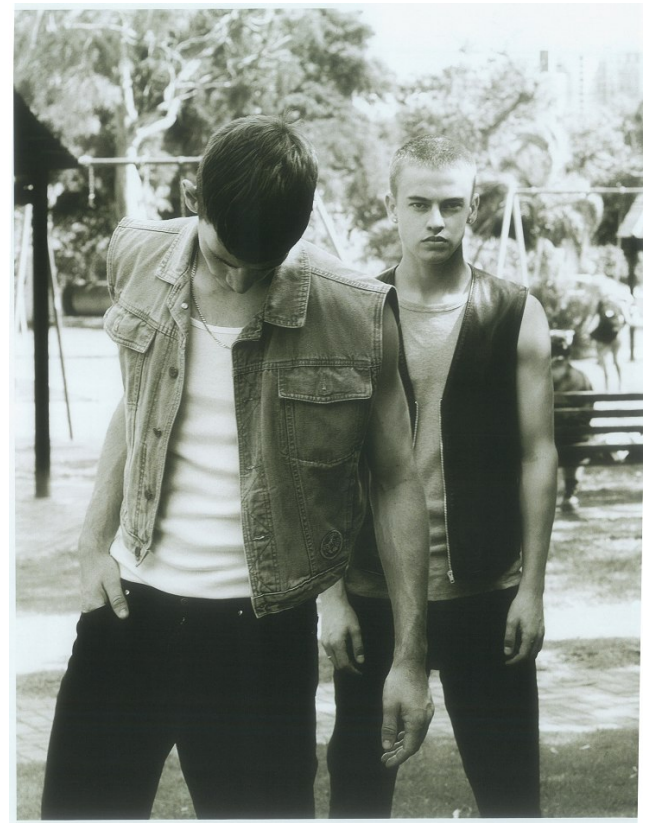

BOSS MODELS

CAPE TOWN

TRAVIS RAFT

Height: 179cm Chest: 87cm Waist: 70cm Suit: 35.5 R Shoe: 10 UK Hair: Blonde Eyes: Blue