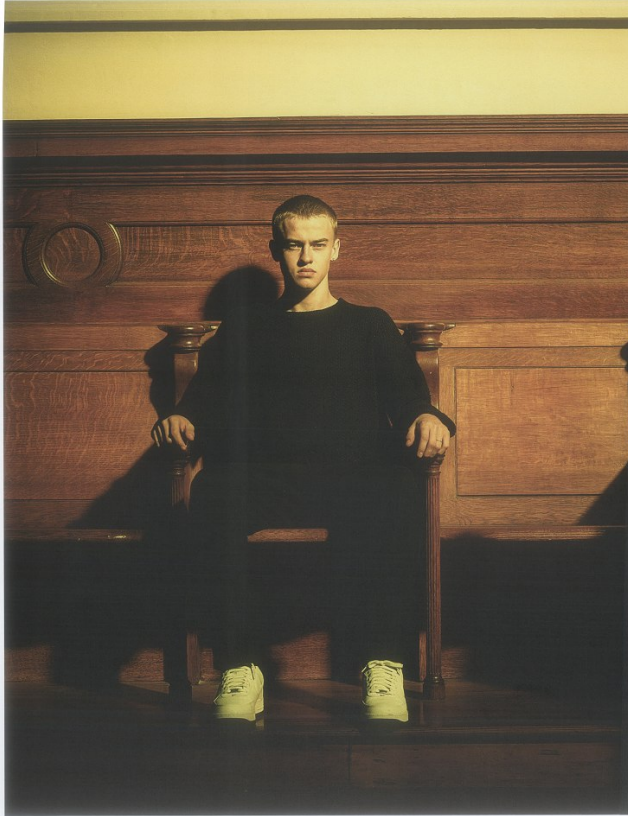

BOSS MODELS

CAPE TOWN

TRAVIS RAFT

Height: 179cm Chest: 87cm Waist: 70cm Suit: 35.5 R Shoe: 10 UK Hair: Blonde Eyes: Blue

BOSS MODELS

CAPE TOWN

TRAVIS RAFT

Height: 179cm Chest: 87cm Waist: 70cm Suit: 35.5 R Shoe: 10 UK Hair: Blonde Eyes: Blue