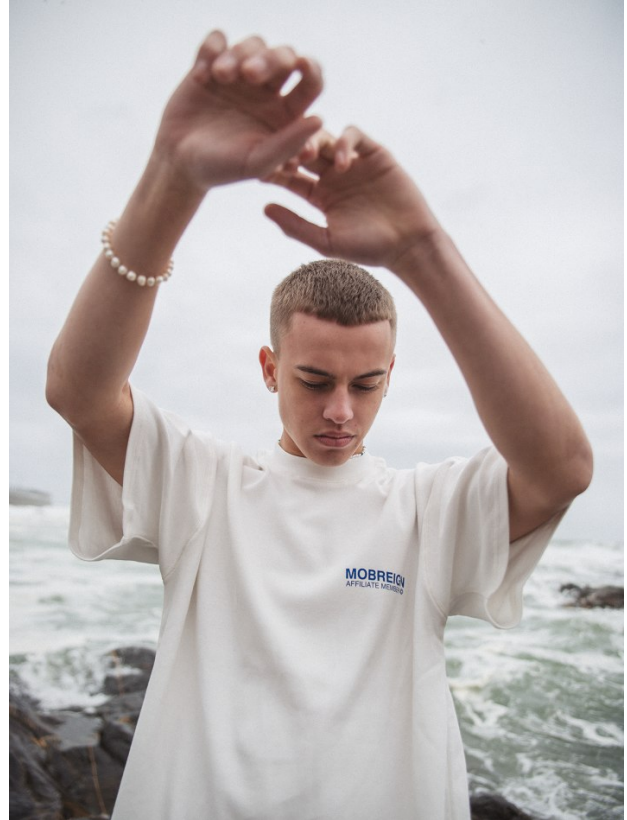

BOSS MODELS

CAPE TOWN

TRAVIS RAFT

Height: 179cm Chest: 87cm Waist: 70cm Suit: 35.5 R Shoe: 10 UK Hair: Blonde Eyes: Blue