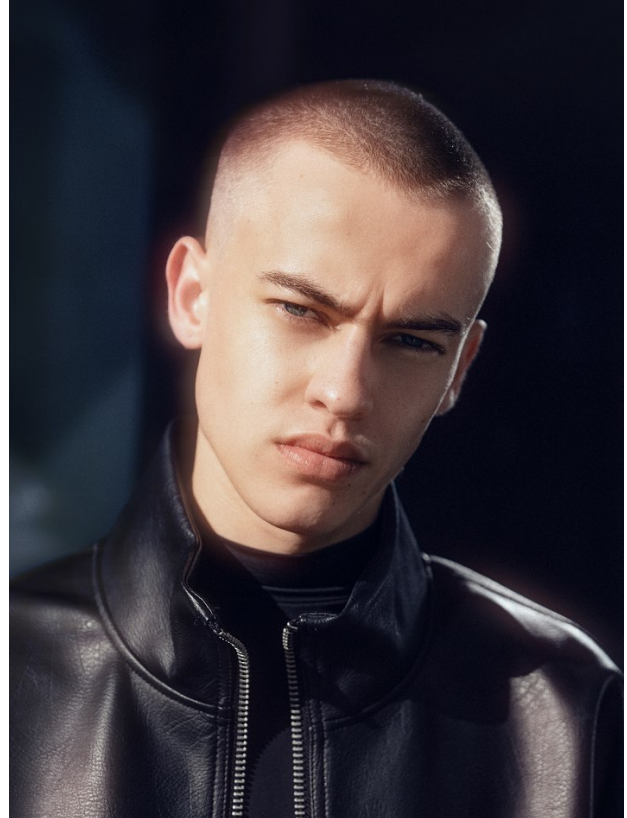

BOSS MODELS

CAPE TOWN

TRAVIS RAFT

Height: 179cm Chest: 87cm Waist: 70cm Suit: 35.5 R Shoe: 10 UK Hair: Blonde Eyes: Blue