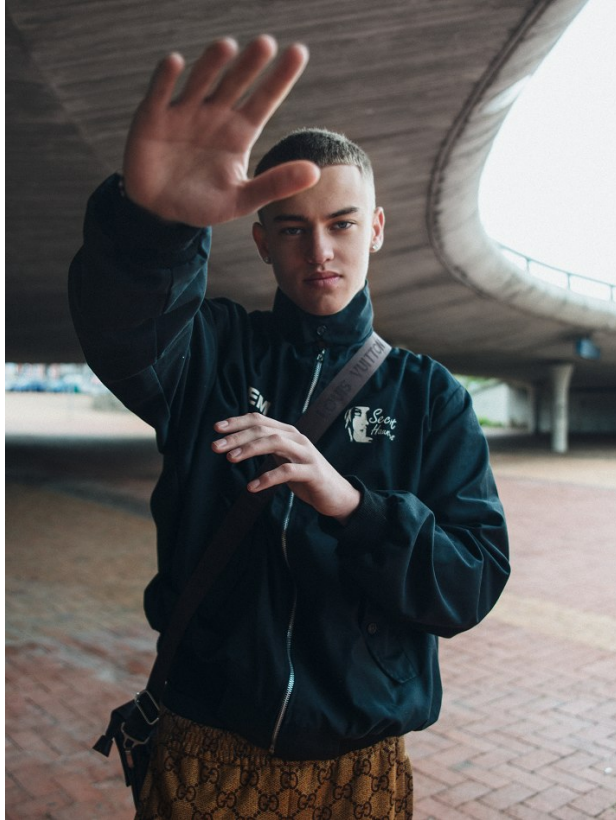

BOSS MODELS

CAPE TOWN

TRAVIS RAFT

Height: 179cm Chest: 87cm Waist: 70cm Suit: 35.5 R Shoe: 10 UK Hair: Blonde Eyes: Blue

BOSS MODELS

CAPE TOWN

TRAVIS RAFT

Height: 179cm Chest: 87cm Waist: 70cm Suit: 35.5 R Shoe: 10 UK Hair: Blonde Eyes: Blue

BOSS MODELS

CAPE TOWN

TRAVIS RAFT

Height: 179cm Chest: 87cm Waist: 70cm Suit: 35.5 R Shoe: 10 UK Hair: Blonde Eyes: Blue

BOSS MODELS

CAPE TOWN

cat

cat