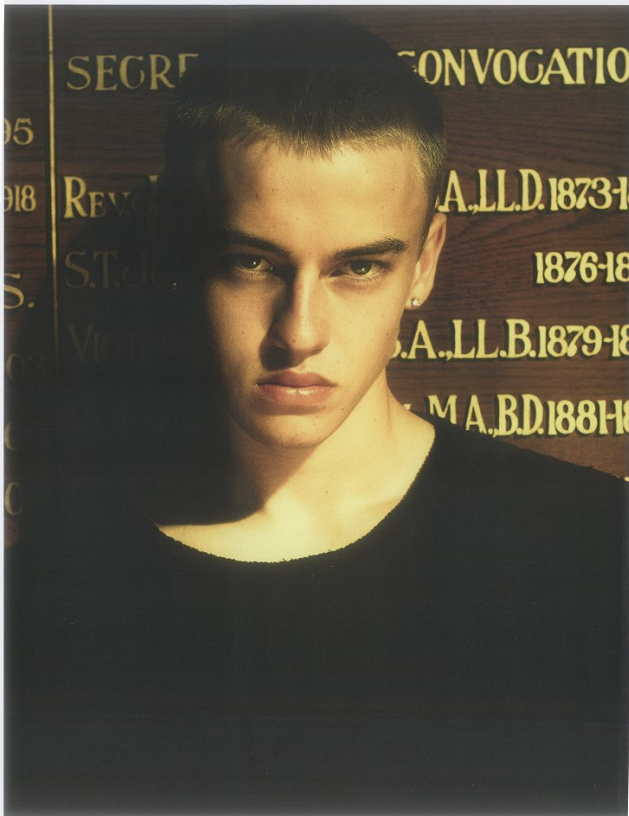

BOSS MODELS

CAPE TOWN

TRAVIS RAFT

Height: 179cm Chest: 87cm Waist: 70cm Suit: 35.5 R Shoe: 10 UK Hair: Blonde Eyes: Blue