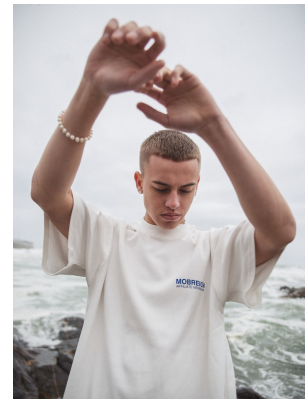

BOSS MODELS

CAPE TOWN

TRAVIS RAFT

Height: 179cm Chest: 87cm Waist: 70cm Suit: 35.5 R Shoe: 10 UK Hair: Blonde Eyes: Blue

BOSS MODELS

CAPE TOWN

TRAVIS RAFT

Height: 179cm Chest: 87cm Waist: 70cm Suit: 35.5 R Shoe: 10 UK Hair: Blonde Eyes: Blue