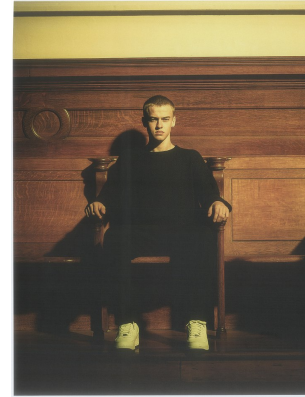

BOSS MODELS

CAPE TOWN

TRAVIS RAFT

Height: 179cm Chest: 87cm Waist: 70cm Suit: 35.5 R Shoe: 10 UK Hair: Blonde Eyes: Blue

BOSS MODELS

CAPE TOWN

TRAVIS RAFT

Height: 179cm Chest: 87cm Waist: 70cm Suit: 35.5 R Shoe: 10 UK Hair: Blonde Eyes: Blue