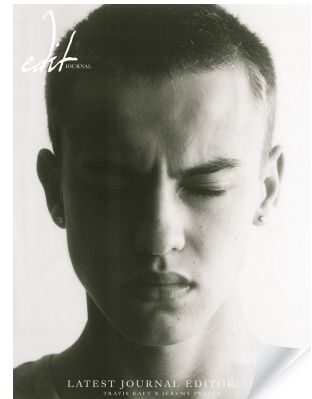

BOSS MODELS

CAPE TOWN

TRAVIS RAFT

Height: 179cm Chest: 87cm Waist: 70cm Suit: 35.5 R Shoe: 10 UK Hair: Blonde Eyes: Blue

BOSS MODELS

CAPE TOWN

TRAVIS RAFT

Height: 179cm Chest: 87cm Waist: 70cm Suit: 35.5 R Shoe: 10 UK Hair: Blonde Eyes: Blue