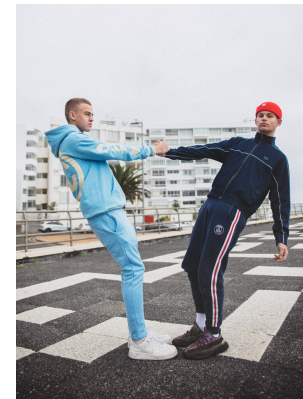

BOSS MODELS

CAPE TOWN

TRAVIS RAFT

Height: 179cm Chest: 87cm Waist: 70cm Suit: 35.5 R Shoe: 10 UK Hair: Blonde Eyes: Blue

BOSS MODELS

CAPE TOWN

TRAVIS RAFT

Height: 179cm Chest: 87cm Waist: 70cm Suit: 35.5 R Shoe: 10 UK Hair: Blonde Eyes: Blue