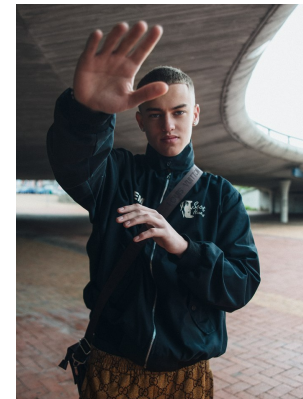

BOSS MODELS

CAPE TOWN

TRAVIS RAFT

Height: 179cm Chest: 87cm Waist: 70cm Suit: 35.5 R Shoe: 10 UK Hair: Blonde Eyes: Blue

BOSS MODELS

CAPE TOWN

TRAVIS RAFT

Height: 179cm Chest: 87cm Waist: 70cm Suit: 35.5 R Shoe: 10 UK Hair: Blonde Eyes: Blue