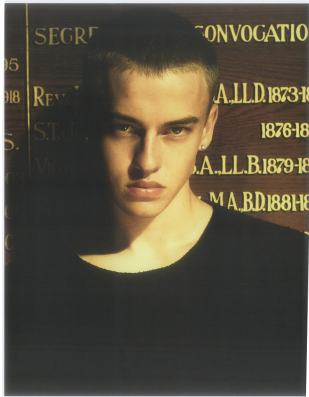

BOSS MODELS

CAPE TOWN

TRAVIS RAFT

Height: 179cm Chest: 87cm Waist: 70cm Suit: 35.5 R Shoe: 10 UK Hair: Blonde Eyes: Blue

BOSS MODELS

CAPE TOWN

TRAVIS RAFT

Height: 179cm Chest: 87cm Waist: 70cm Suit: 35.5 R Shoe: 10 UK Hair: Blonde Eyes: Blue