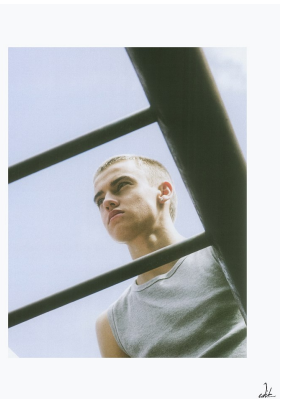

BOSS MODELS

CAPE TOWN

TRAVIS RAFT

Height: 179cm Chest: 87cm Waist: 70cm Suit: 35.5 R Shoe: 10 UK Hair: Blonde Eyes: Blue

BOSS MODELS

CAPE TOWN

TRAVIS RAFT

Height: 179cm Chest: 87cm Waist: 70cm Suit: 35.5 R Shoe: 10 UK Hair: Blonde Eyes: Blue