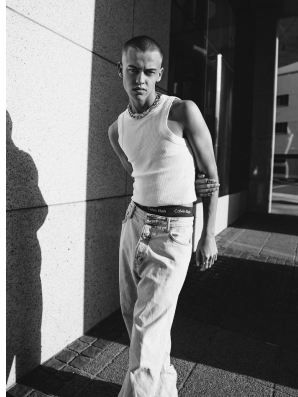

BOSS MODELS

CAPE TOWN

TRAVIS RAFT

Height: 179cm Chest: 87cm Waist: 70cm Suit: 35.5 R Shoe: 10 UK Hair: Blonde Eyes: Blue

BOSS MODELS

CAPE TOWN

TRAVIS RAFT

Height: 179cm Chest: 87cm Waist: 70cm Suit: 35.5 R Shoe: 10 UK Hair: Blonde Eyes: Blue