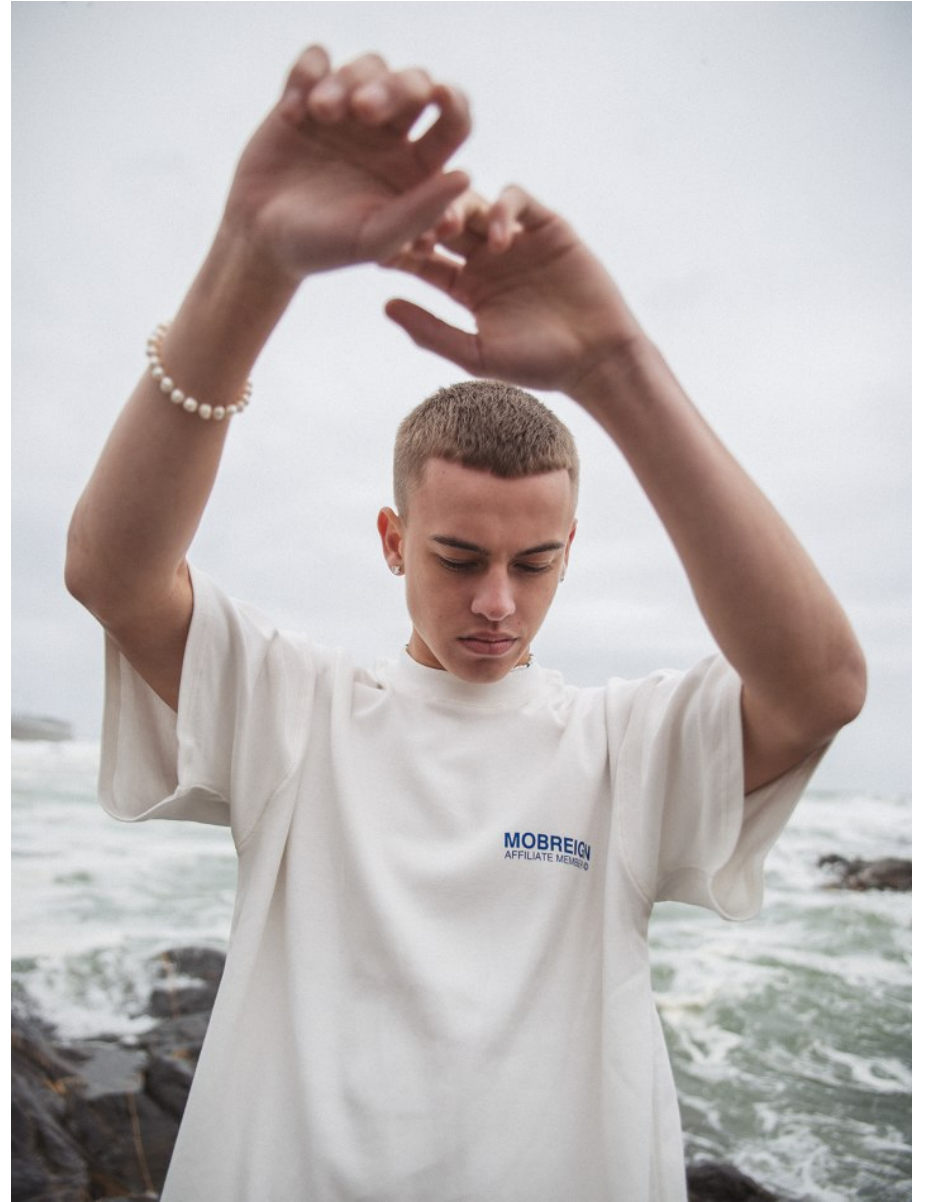

BOSS MODELS

CAPE TOWN

TRAVIS RAFT

Height: 179cm Chest: 87cm Waist: 70cm Suit: 35.5 R Shoe: 10 UK Hair: Blonde Eyes: Blue

BOSS MODELS

CAPE TOWN

TRAVIS RAFT

Height: 179cm Chest: 87cm Waist: 70cm Suit: 35.5 R Shoe: 10 UK Hair: Blonde Eyes: Blue