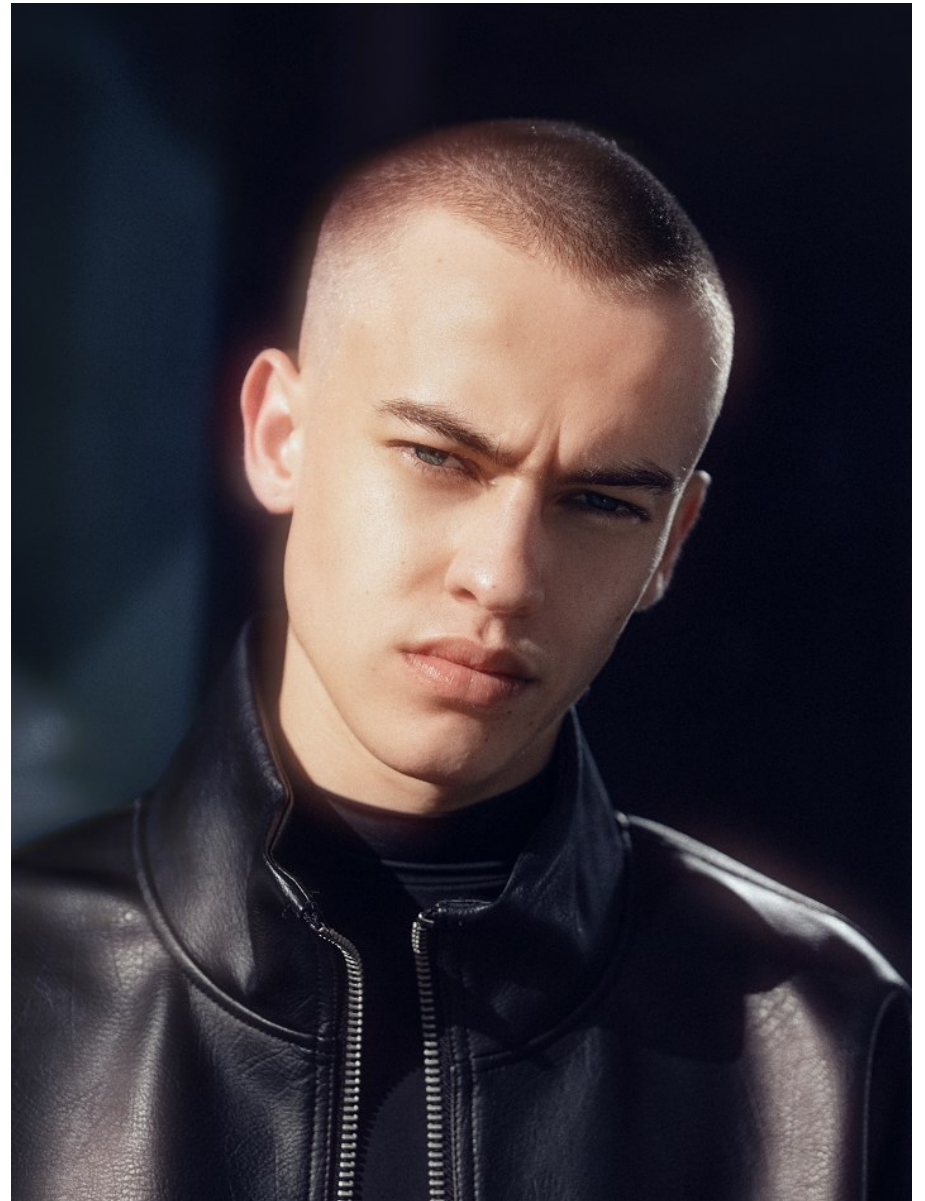

BOSS MODELS

CAPE TOWN

TRAVIS RAFT

Height: 179cm Chest: 87cm Waist: 70cm Suit: 35.5 R Shoe: 10 UK Hair: Blonde Eyes: Blue

BOSS MODELS

CAPE TOWN

TRAVIS RAFT

Height: 179cm Chest: 87cm Waist: 70cm Suit: 35.5 R Shoe: 10 UK Hair: Blonde Eyes: Blue