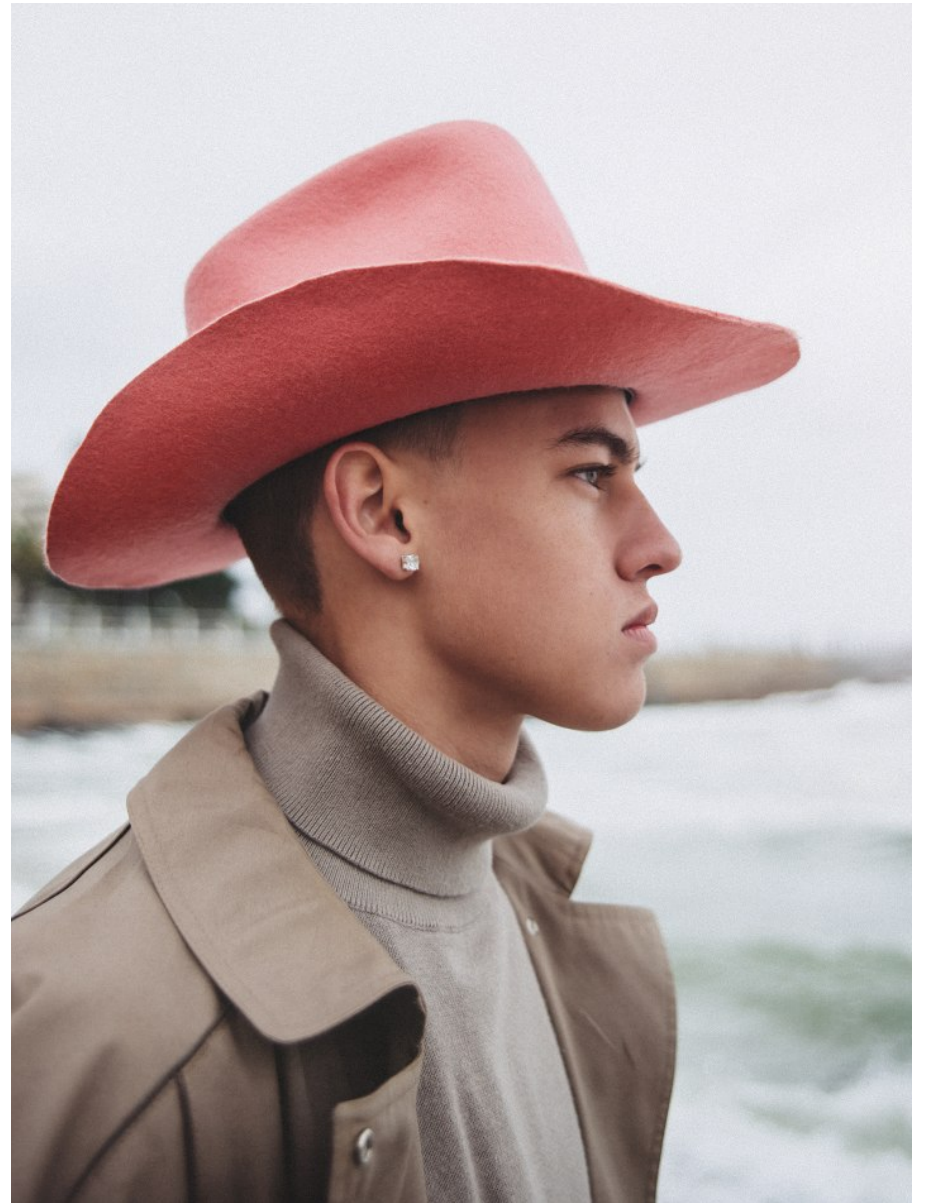

BOSS MODELS

CAPE TOWN

TRAVIS RAFT

Height: 179cm Chest: 87cm Waist: 70cm Suit: 35.5 R Shoe: 10 UK Hair: Blonde Eyes: Blue

BOSS MODELS

CAPE TOWN

TRAVIS RAFT

Height: 179cm Chest: 87cm Waist: 70cm Suit: 35.5 R Shoe: 10 UK Hair: Blonde Eyes: Blue