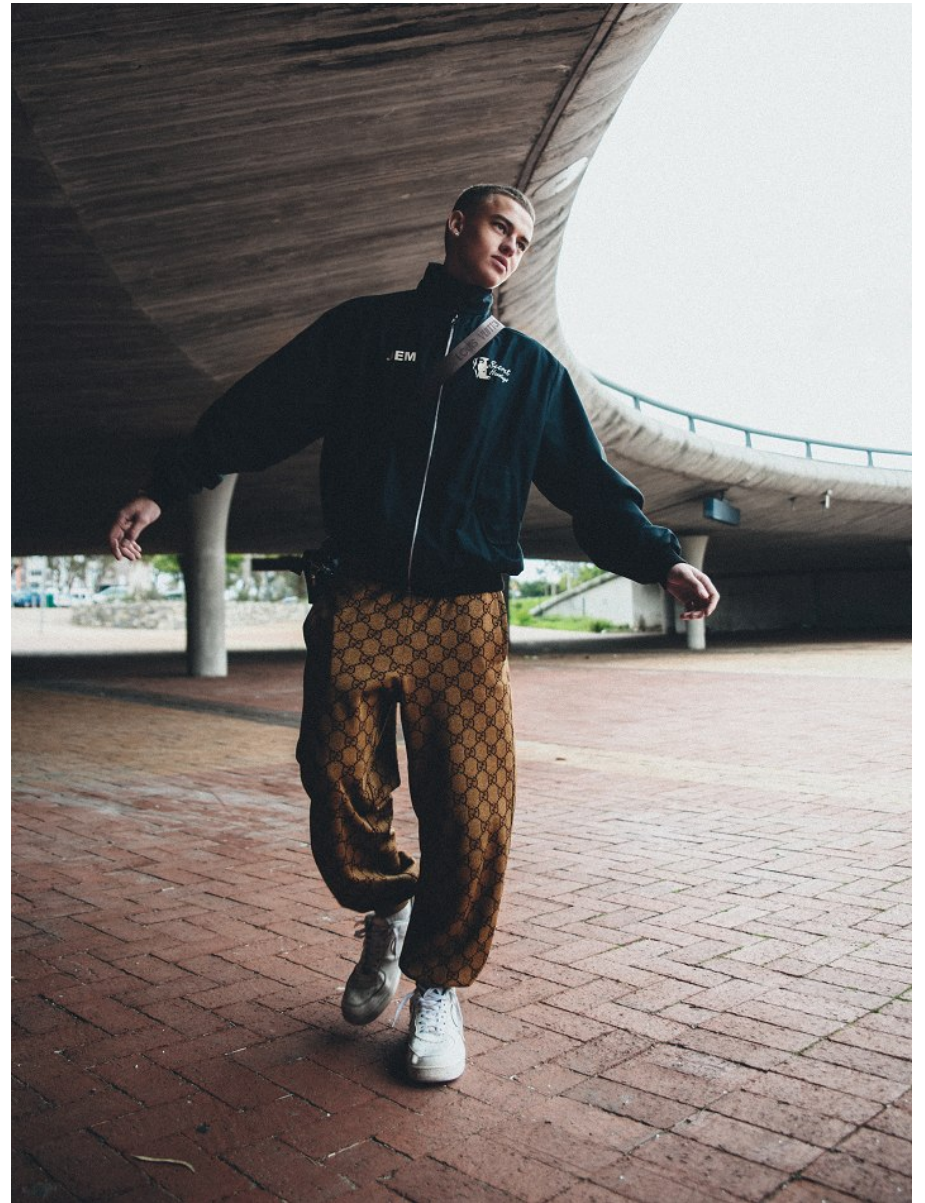

BOSS MODELS

CAPE TOWN

TRAVIS RAFT

Height: 179cm Chest: 87cm Waist: 70cm Suit: 35.5 R Shoe: 10 UK Hair: Blonde Eyes: Blue