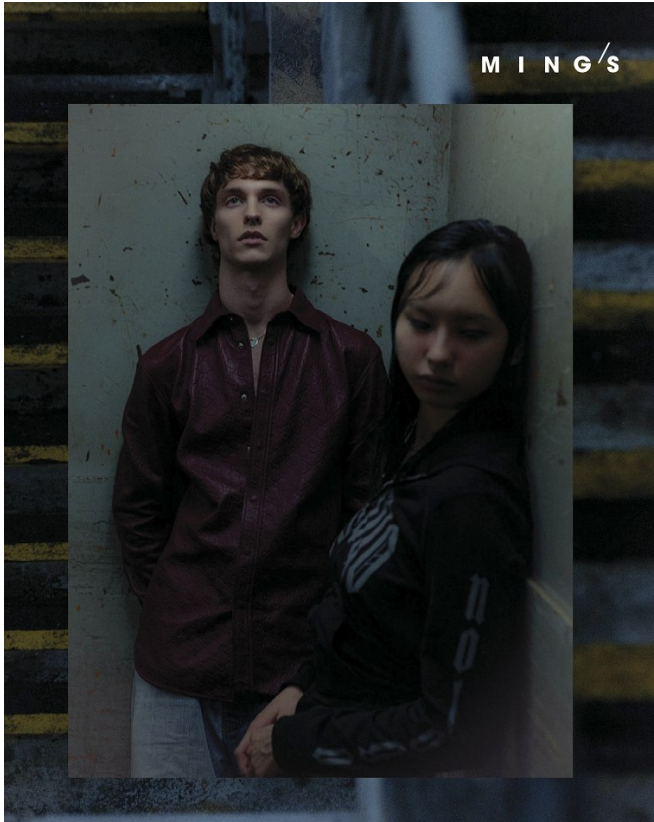

BOSS MODELS

CAPE TOWN

TYRON NESS

Height: 189cm Chest: 88cm Waist: 71cm Suit: 36 L Shoe: 9.5 UK Hair: Light Brown Eyes: Blue