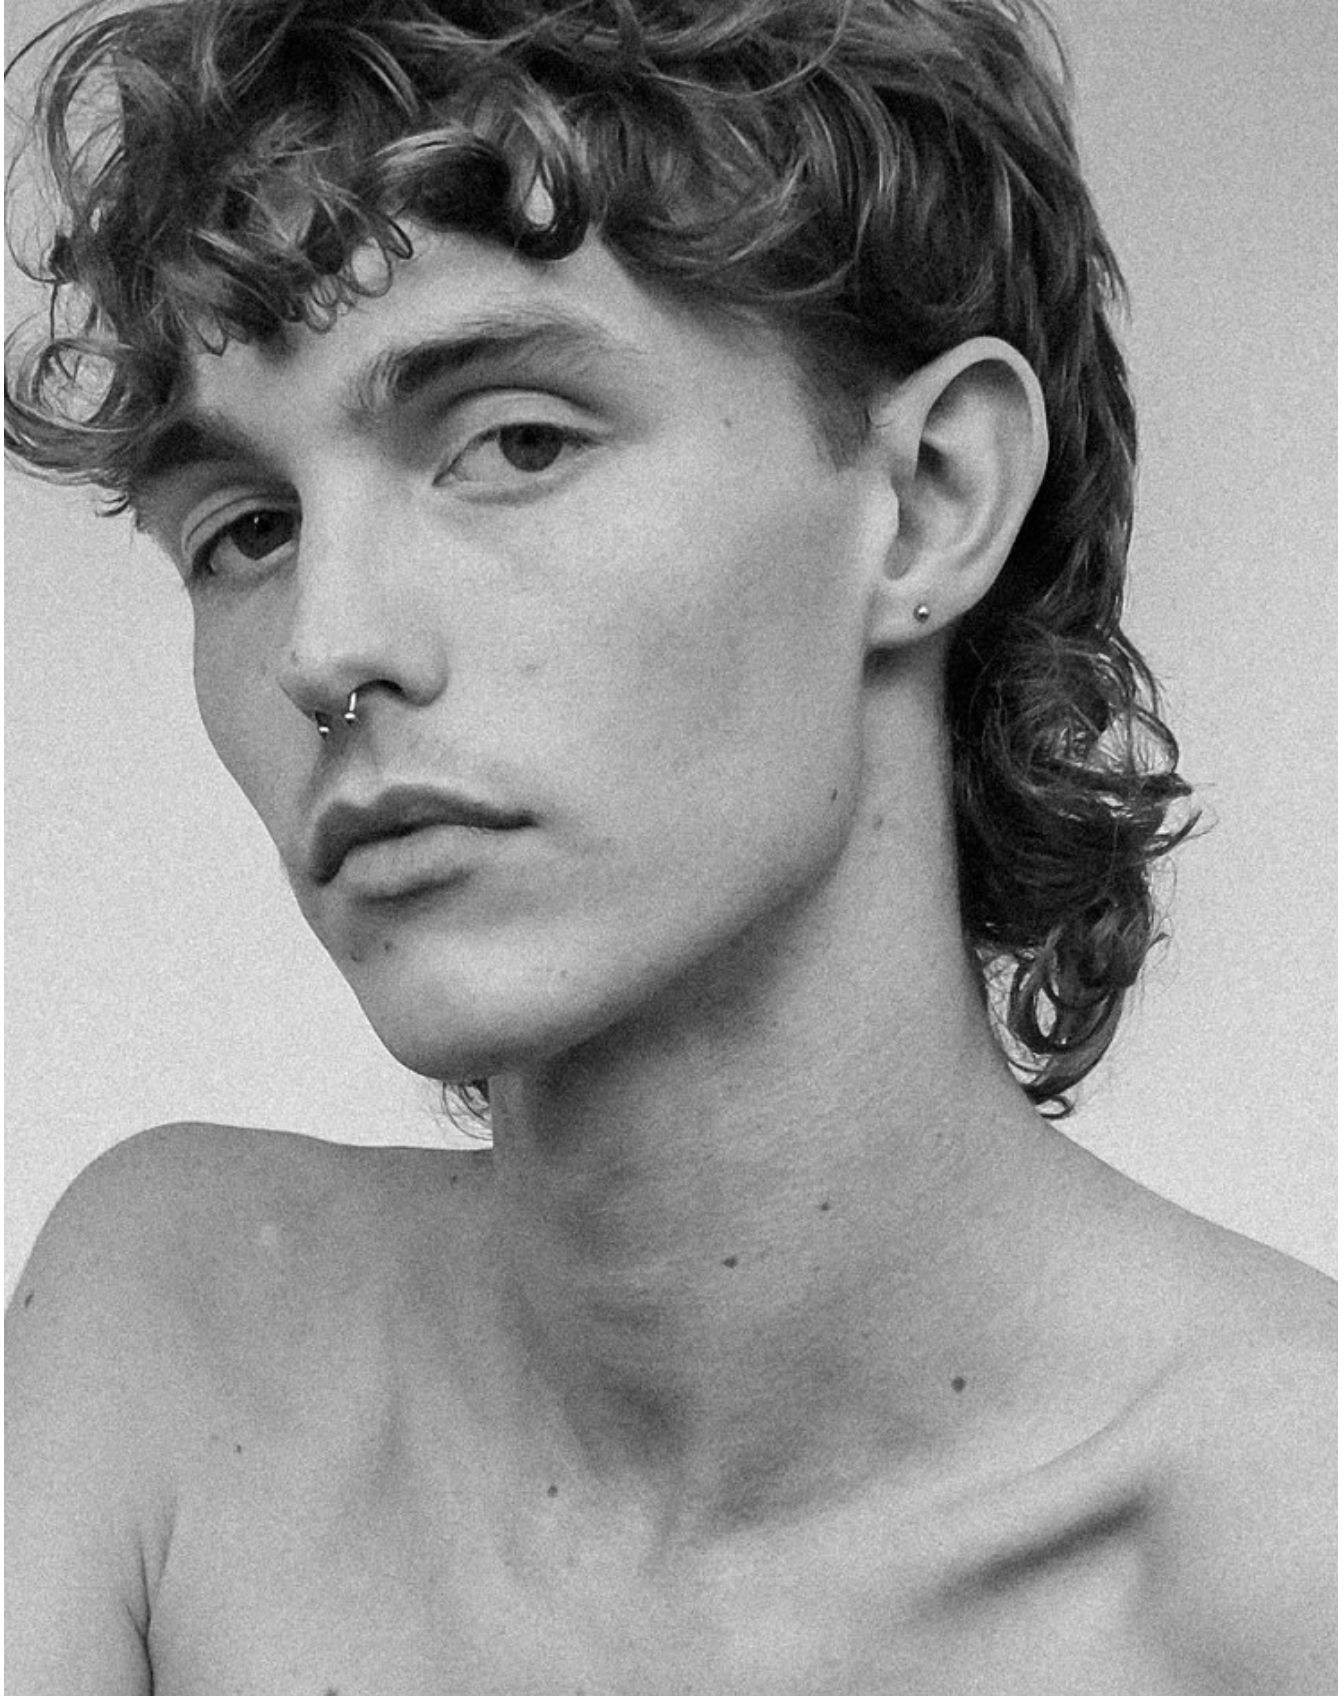

BOSS MODELS

CAPE TOWN

TYRON NESS

Height: 189cm Chest: 88cm Waist: 71cm Suit: 36 L Shoe: 9.5 UK Hair: Light Brown Eyes: Blue

BOSS MODELS

CAPE TOWN

INK II

FALL WINTER

'2025

TYRON NESS

Height: 189cm Chest: 88cm Waist: 71cm Suit: 36 L Shoe: 9.5 UK Hair: Light Brown Eyes: Blue

BOSS MODELS

CAPE TOWN

INK II

FALL WINTER '2025

TYRON NESS

BOSS MODELS

CAPE TOWN

TYRON NESS

Height: 189cm Chest: 88cm Waist: 71cm Suit: 36 L Shoe: 9.5 UK Hair: Light Brown Eyes: Blue

BOSS MODELS

CAPE TOWN

S.L. Coat in Baby Cashmere double
Pastore Turtle-neck in Cashmere And Sopra Vesso Wool
Regina Pants Vliesh® in Wool And Cashmere Flannel
All from **LORO PIANA**