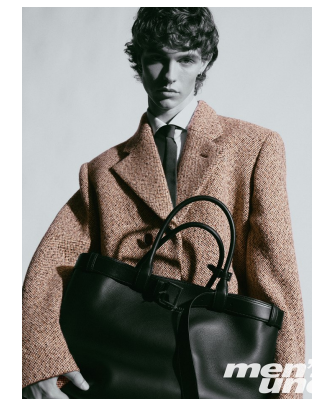

# BOSS MODELS

CAPE TOWN

## TYRON NESS

Height: 189cm Chest: 88cm Waist: 71cm Suit: 36 L Shoe: 9.5 UK Hair: Light Brown Eyes: Blue