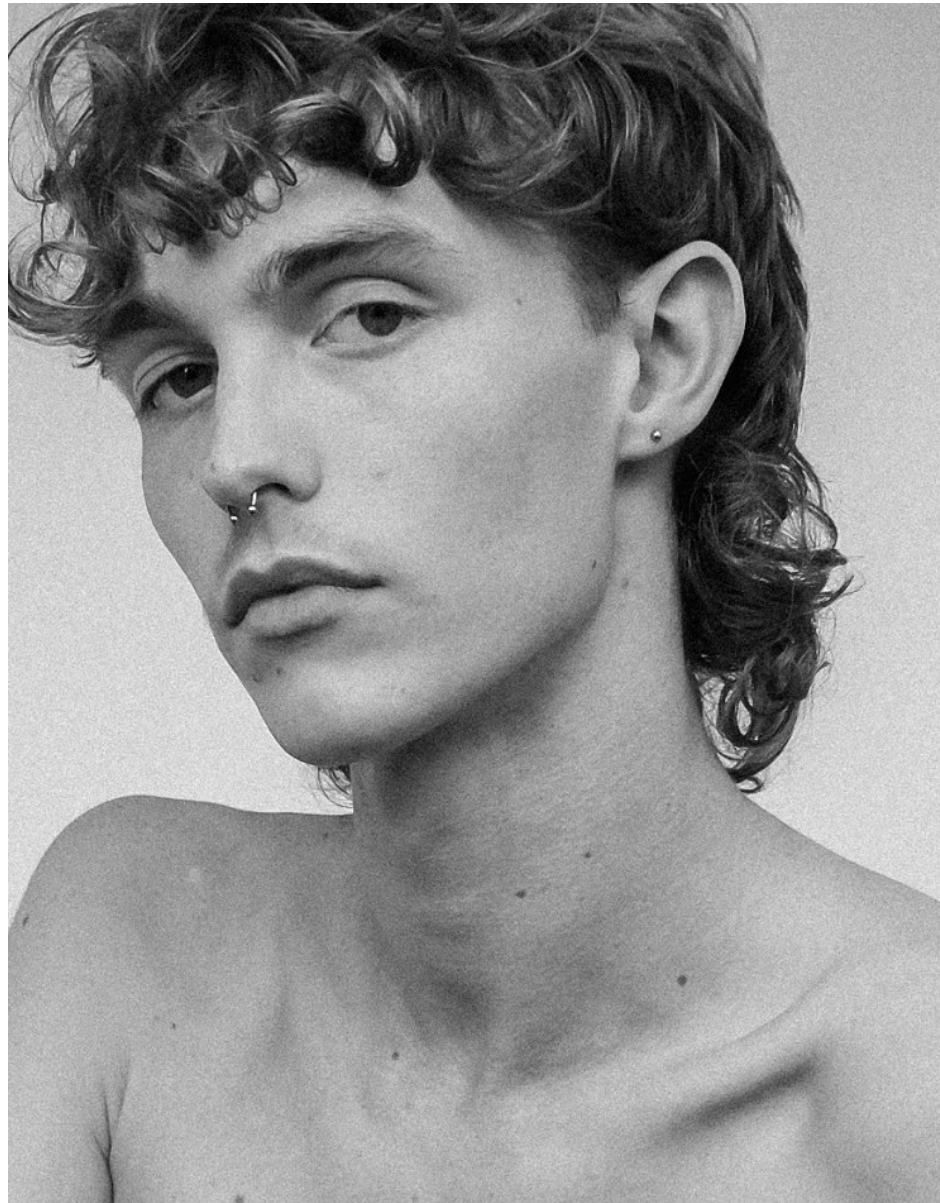

BOSS MODELS

CAPE TOWN

TYRON NESS

Height: 189cm Chest: 86cm Waist: 70cm Suit: 36 L Shoe: 9.5 UK Hair: Light Brown Eyes: Blue

BOSS MODELS

CAPE TOWN

*S.L. Coat in Baby Cashmere double
*Pajama Turtleneck in Cashmere And Supra Viscio Wool
*Reignit Pajama Viscio in Wool And Cashmere Flannel
All from **LORO PIANA**

SPECIAL

TIME TRAVELER

styling - Calvin Wong
photo - Ivan Wong
hair - Keith We
makeup - Chi Fong
styling assistant - Alexia
wardrobe - Loro Piana

090

TYRON NESS

Height: 189cm Chest: 86cm Waist: 70cm Suit: 36 L Shoe: 9.5 UK Hair: Light Brown Eyes: Blue