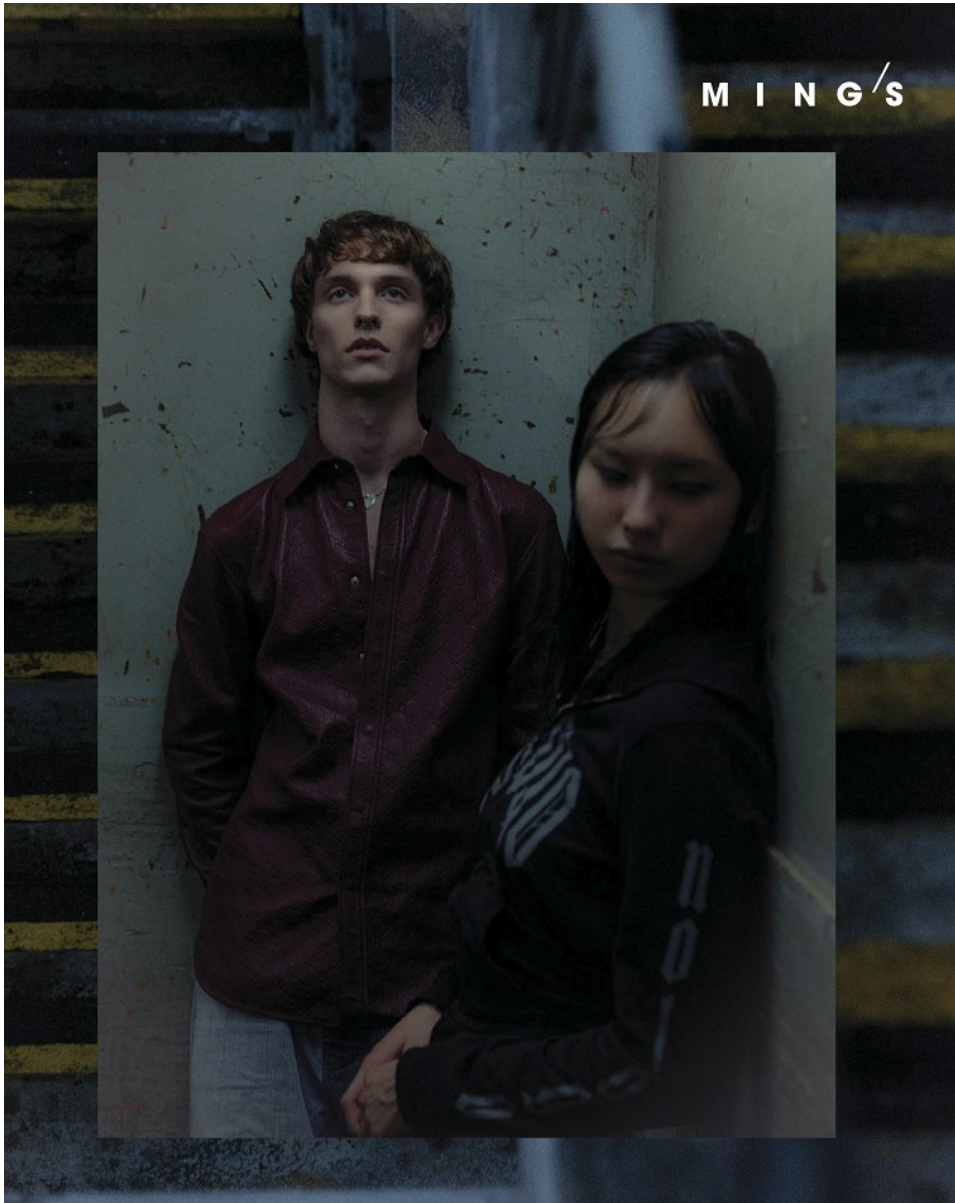

TYRON NESS

BOSS MODELS

CAPE TOWN

Height: 189cm Chest: 86cm Waist: 70cm Suit: 36 L Shoe: 9.5 UK Hair: Light Brown Eyes: Blue