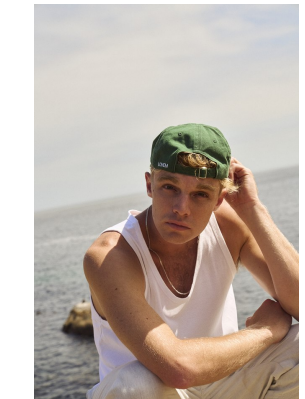

BOSS MODELS

CAPE TOWN

FINN OFFERMAN

Height: 183cm Chest: 97cm Waist: 79cm Suit: 38 R Shoe: 8.5 UK Hair: Blonde Eyes: Blue/Green

BOSS MODELS

CAPE TOWN

FINN OFFERMAN

Height: 183cm Chest: 97cm Waist: 79cm Suit: 38 R Shoe: 8.5 UK Hair: Blonde Eyes: Blue/Green