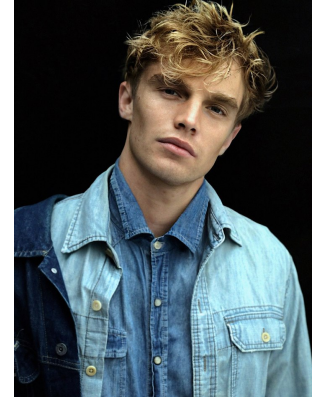

BOSS MODELS

CAPE TOWN

FINN OFFERMAN

Height: 183cm Chest: 97cm Waist: 79cm Suit: 38 R Shoe: 8.5 UK Hair: Blonde Eyes: Blue/Green

BOSS MODELS

CAPE TOWN

FINN OFFERMAN

Height: 183cm Chest: 97cm Waist: 79cm Suit: 38 R Shoe: 8.5 UK Hair: Blonde Eyes: Blue/Green