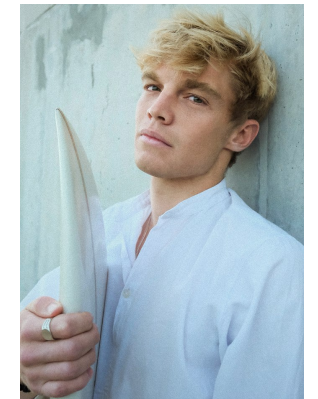

# BOSS MODELS

CAPE TOWN

## FINN OFFERMAN

Height: 183cm Chest: 96cm Waist: 78cm Suit: 38 R Shoe: 8.5 UK Hair: Blonde Eyes: Blue/Green