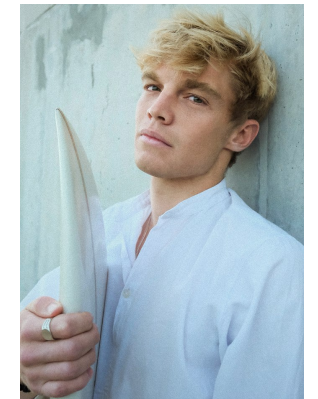

BOSS MODELS

CAPE TOWN

FINN OFFERMAN

Height: 183cm Chest: 97cm Waist: 79cm Suit: 38 R Shoe: 8.5 UK Hair: Blonde Eyes: Blue/Green

BOSS MODELS

CAPE TOWN

FINN OFFERMAN

Height: 183cm Chest: 97cm Waist: 79cm Suit: 38 R Shoe: 8.5 UK Hair: Blonde Eyes: Blue/Green