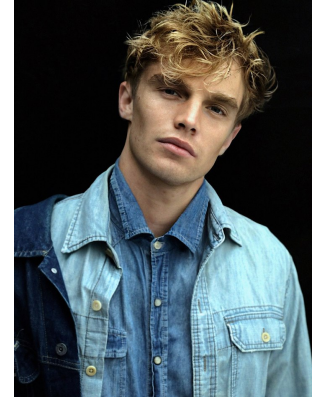

# BOSS MODELS

CAPE TOWN

## FINN OFFERMAN

Height: 183cm Chest: 96cm Waist: 78cm Suit: 38 R Shoe: 8.5 UK Hair: Blonde Eyes: Blue/Green