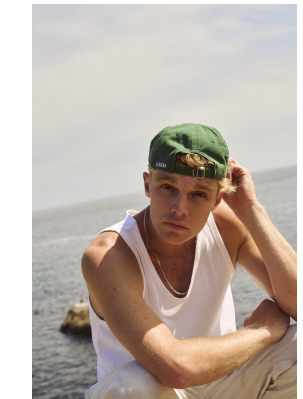

# BOSS MODELS

CAPE TOWN

## FINN OFFERMAN

Height: 183cm Chest: 96cm Waist: 78cm Suit: 38 R Shoe: 8.5 UK Hair: Blonde Eyes: Blue/Green