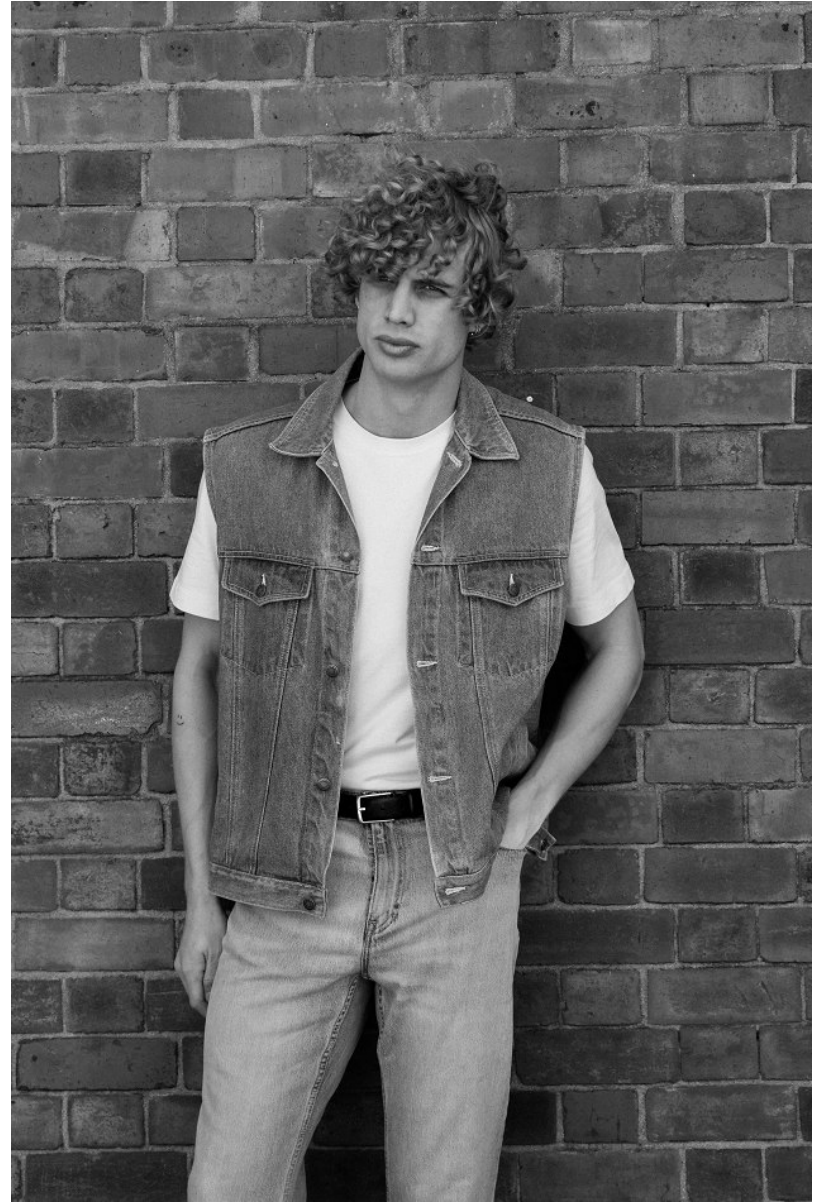

BOSS MODELS

CAPE TOWN

BRENDAN RODGERS

Height: 193cm Chest: 103cm Waist: 81cm Shoe: 11 UK Hair: Blonde Eyes: Blue