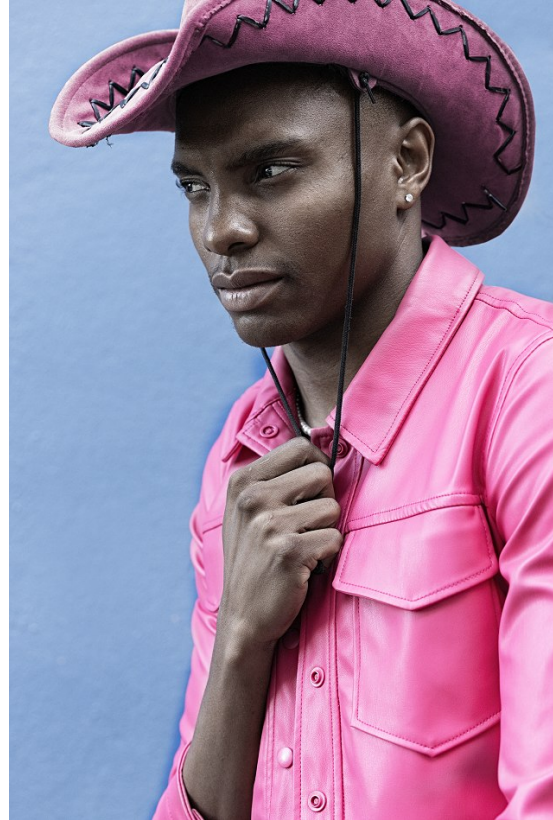

BOSS MODELS

CAPE TOWN

MPUMI

Height: 183cm Chest: 96cm Waist: 73cm Shoe: 8 UK Hair: Black Eyes: Black

BOSS MODELS

CAPE TOWN

MPUMI

Height: 183cm Chest: 96cm Waist: 73cm Shoe: 8 UK Hair: Black Eyes: Black