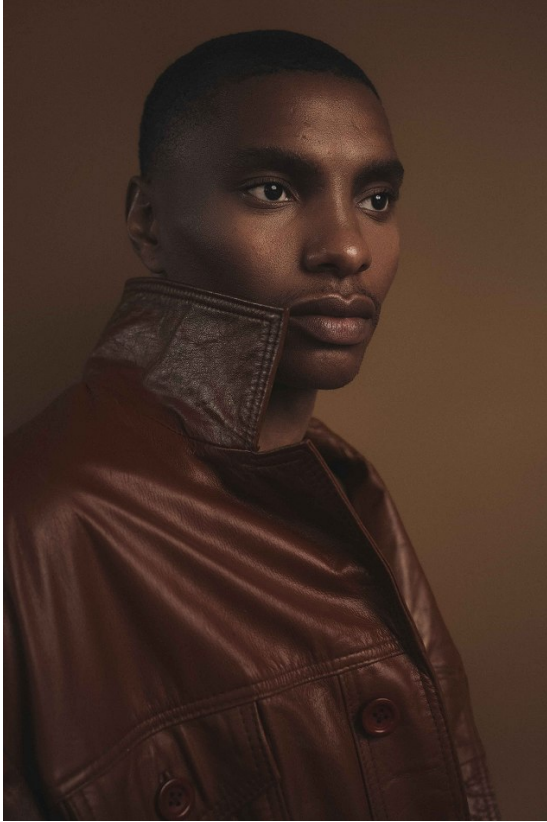

BOSS MODELS

CAPE TOWN

MPUMI

Height: 183cm Chest: 96cm Waist: 73cm Shoe: 8 UK Hair: Black Eyes: Black

BOSS MODELS

CAPE TOWN

MPUMI

Height: 183cm Chest: 96cm Waist: 73cm Shoe: 8 UK Hair: Black Eyes: Black