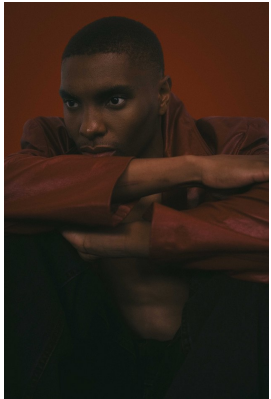

BOSS MODELS

CAPE TOWN

MPUMI

Height: 183cm Chest: 96cm Waist: 73cm Shoe: 8 UK Hair: Black Eyes: Black

BOSS MODELS

CAPE TOWN

MPUMI

Height: 183cm Chest: 96cm Waist: 73cm Shoe: 8 UK Hair: Black Eyes: Black