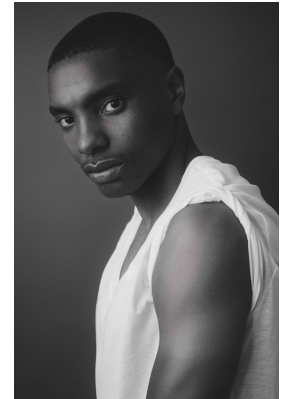

BOSS MODELS

CAPE TOWN

MPUMI

Height: 183cm Chest: 96cm Waist: 73cm Shoe: 8 UK Hair: Black Eyes: Black

BOSS MODELS

CAPE TOWN

MPUMI

Height: 183cm Chest: 96cm Waist: 73cm Shoe: 8 UK Hair: Black Eyes: Black