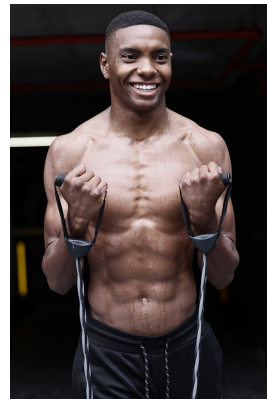

BOSS MODELS

CAPE TOWN

MPUMI

Height: 183cm Chest: 96cm Waist: 73cm Shoe: 8 UK Hair: Black Eyes: Black

BOSS MODELS

CAPE TOWN

MPUMI

Height: 183cm Chest: 96cm Waist: 73cm Shoe: 8 UK Hair: Black Eyes: Black