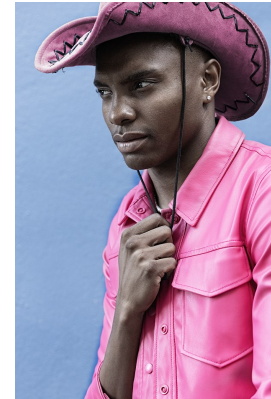

BOSS MODELS

CAPE TOWN

MPUMI

Height: 183cm Chest: 96cm Waist: 73cm Shoe: 8 UK Hair: Black Eyes: Black

BOSS MODELS

CAPE TOWN

MPUMI

Height: 183cm Chest: 96cm Waist: 73cm Shoe: 8 UK Hair: Black Eyes: Black