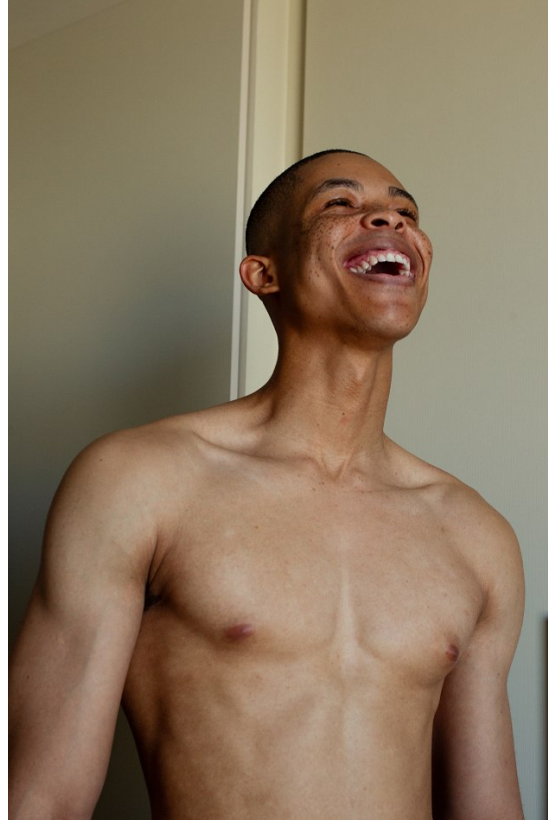

# BOSS MODELS

CAPE TOWN

## ATANG MALEBO

Height: 184cm Chest: 94cm Waist: 80cm Suit: 38 R Shoe: 10 UK Hair: Black Eyes: Brown