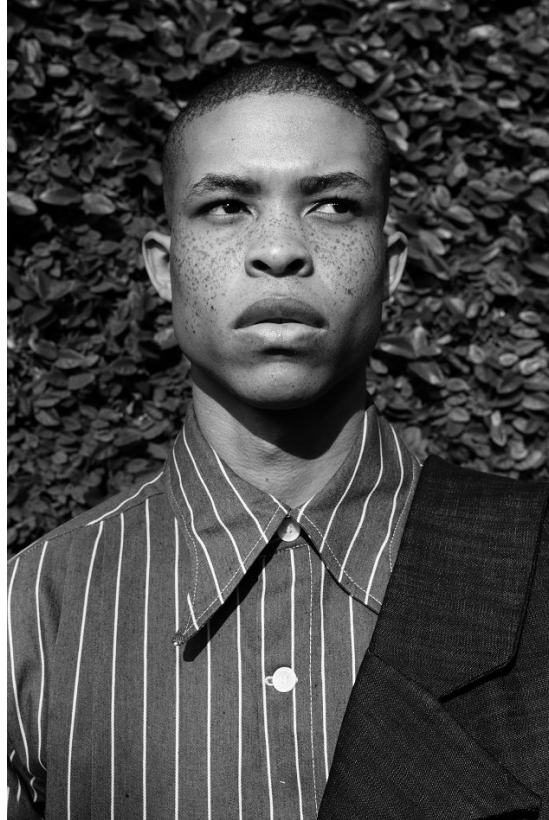

# BOSS MODELS

CAPE TOWN

## ATANG MALEBO

Height: 184cm Chest: 94cm Waist: 80cm Suit: 38 R Shoe: 10 UK Hair: Black Eyes: Brown