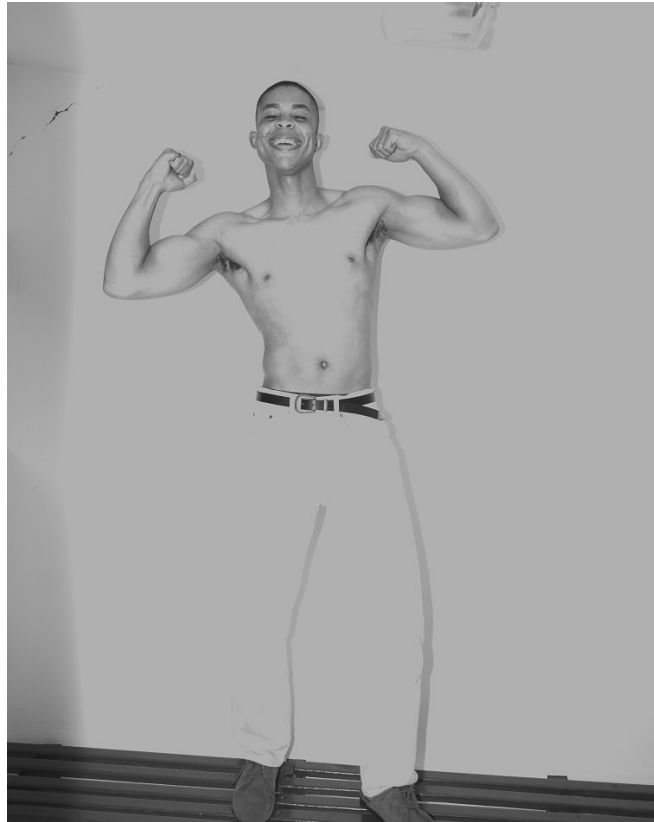

BOSS MODELS

CAPE TOWN

ATANG MALEBO

Height: 184cm Chest: 94cm Waist: 80cm Suit: 38 R Shoe: 10 UK Hair: Black Eyes: Brown