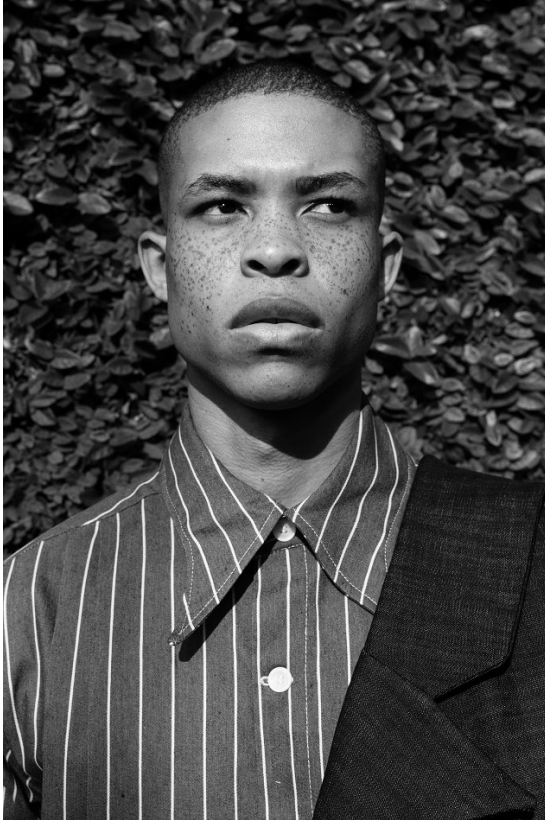

BOSS MODELS

CAPE TOWN

ATANG MALEBO

Height: 184cm Chest: 94cm Waist: 80cm Suit: 38 R Shoe: 10 UK Hair: Black Eyes: Brown