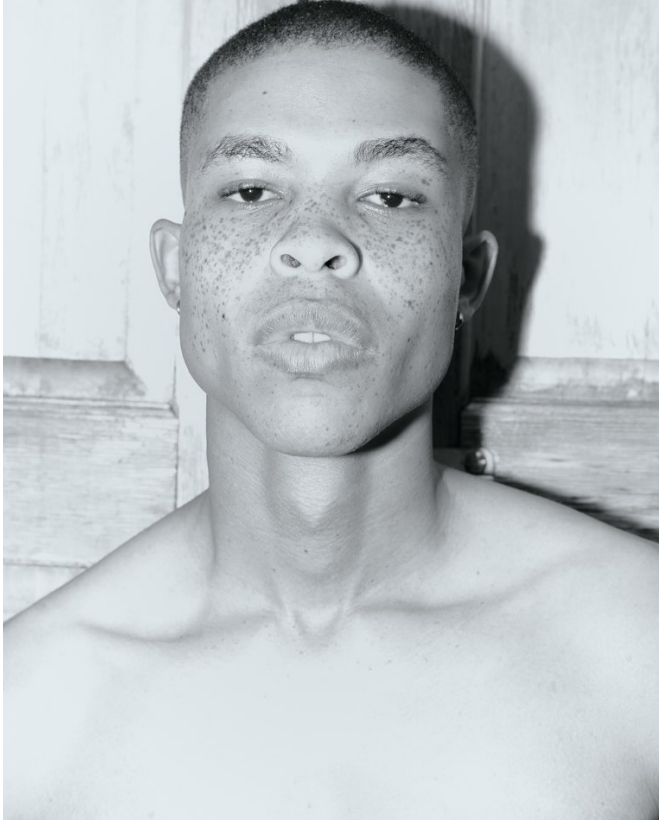

BOSS MODELS

CAPE TOWN

ATANG MALEBO

Height: 184cm Chest: 94cm Waist: 80cm Suit: 38 R Shoe: 10 UK Hair: Black Eyes: Brown