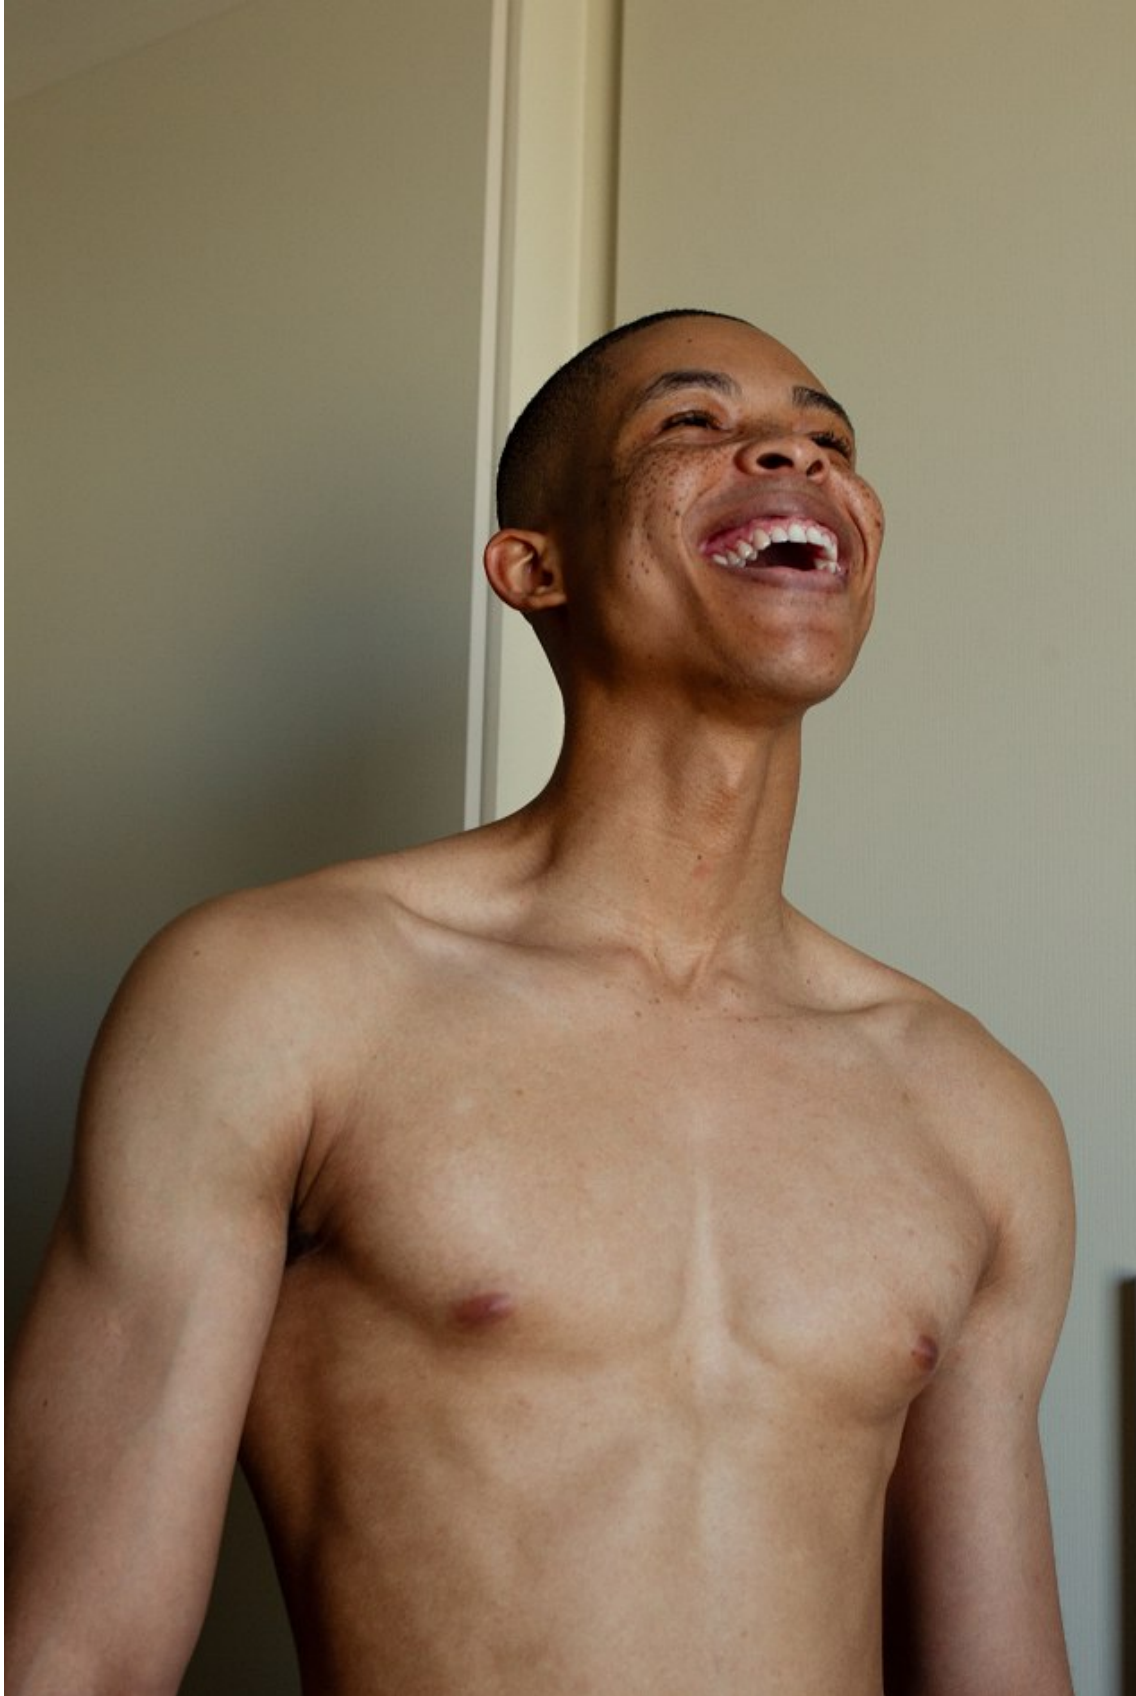

BOSS MODELS

CAPE TOWN

ATANG MALEBO

Height: 184cm Chest: 94cm Waist: 80cm Suit: 38 R Shoe: 10 UK Hair: Black Eyes: Brown

BOSS MODELS

CAPE TOWN

ATANG MALEBO

Height: 184cm Chest: 94cm Waist: 80cm Suit: 38 R Shoe: 10 UK Hair: Black Eyes: Brown

BOSS MODELS

CAPE TOWN

ATANG MALEBO

Height: 184cm Chest: 94cm Waist: 80cm Suit: 38 R Shoe: 10 UK Hair: Black Eyes: Brown

BOSS MODELS

CAPE TOWN

his

short . stories