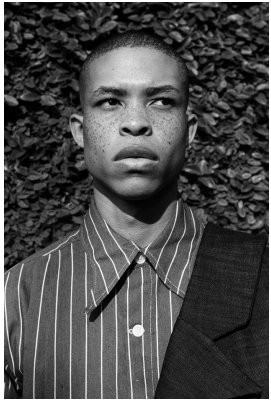

BOSS MODELS

CAPE TOWN

ATANG MALEBO

Height: 184cm Chest: 94cm Waist: 80cm Suit: 38 R Shoe: 10 UK Hair: Black Eyes: Brown