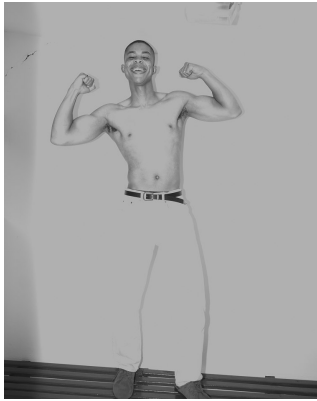

BOSS MODELS

CAPE TOWN

ATANG MALEBO

Height: 184cm Chest: 94cm Waist: 80cm Suit: 38 R Shoe: 10 UK Hair: Black Eyes: Brown

BOSS MODELS

CAPE TOWN

ATANG MALEBO

Height: 184cm Chest: 94cm Waist: 80cm Suit: 38 R Shoe: 10 UK Hair: Black Eyes: Brown