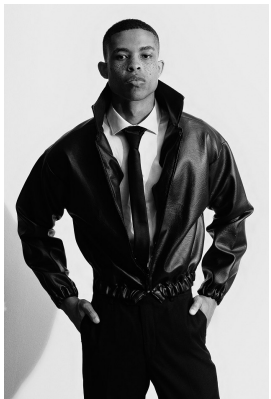

BOSS MODELS

CAPE TOWN

ATANG MALEBO

Height: 184cm Chest: 94cm Waist: 80cm Suit: 38 R Shoe: 10 UK Hair: Black Eyes: Brown