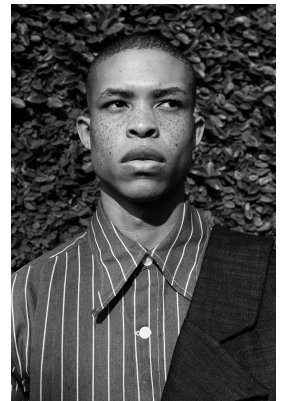

BOSS MODELS

CAPE TOWN

ATANG MALEBO

Height: 184cm Chest: 94cm Waist: 80cm Suit: 38 R Shoe: 10 UK Hair: Black Eyes: Brown

BOSS MODELS

CAPE TOWN

ATANG MALEBO

Height: 184cm Chest: 94cm Waist: 80cm Suit: 38 R Shoe: 10 UK Hair: Black Eyes: Brown