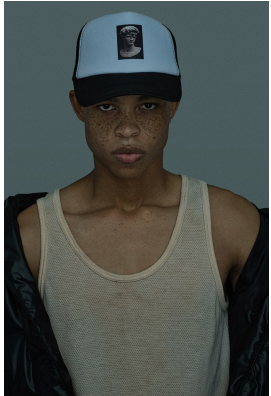

BOSS MODELS

CAPE TOWN

ATANG MALEBO

Height: 184cm Chest: 94cm Waist: 74cm Suit: 38 R Shoe: 10 UK Hair: Black Eyes: Brown