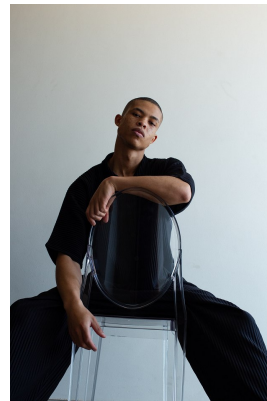

BOSS MODELS

CAPE TOWN

ATANG MALEBO

Height: 184cm Chest: 94cm Waist: 80cm Suit: 38 R Shoe: 10 UK Hair: Black Eyes: Brown

BOSS MODELS

CAPE TOWN

ATANG MALEBO

Height: 184cm Chest: 94cm Waist: 80cm Suit: 38 R Shoe: 10 UK Hair: Black Eyes: Brown