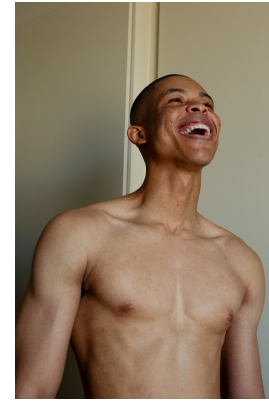

BOSS MODELS

CAPE TOWN

ATANG MALEBO

Height: 184cm Chest: 94cm Waist: 80cm Suit: 38 R Shoe: 10 UK Hair: Black Eyes: Brown