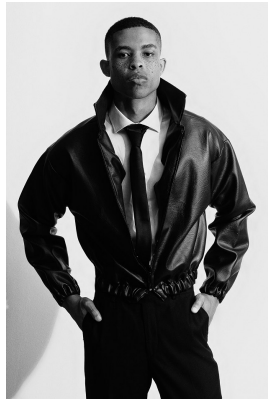

BOSS MODELS

CAPE TOWN

ATANG MALEBO

Height: 184cm Chest: 94cm Waist: 80cm Suit: 38 R Shoe: 10 UK Hair: Black Eyes: Brown

BOSS MODELS

CAPE TOWN

ATANG MALEBO

Height: 184cm Chest: 94cm Waist: 80cm Suit: 38 R Shoe: 10 UK Hair: Black Eyes: Brown