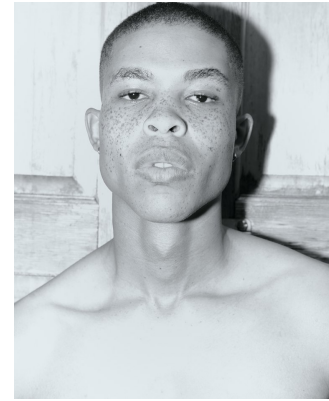

BOSS MODELS

CAPE TOWN

ATANG MALEBO

Height: 184cm Chest: 94cm Waist: 80cm Suit: 38 R Shoe: 10 UK Hair: Black Eyes: Brown

BOSS MODELS

CAPE TOWN

ATANG MALEBO

Height: 184cm Chest: 94cm Waist: 80cm Suit: 38 R Shoe: 10 UK Hair: Black Eyes: Brown