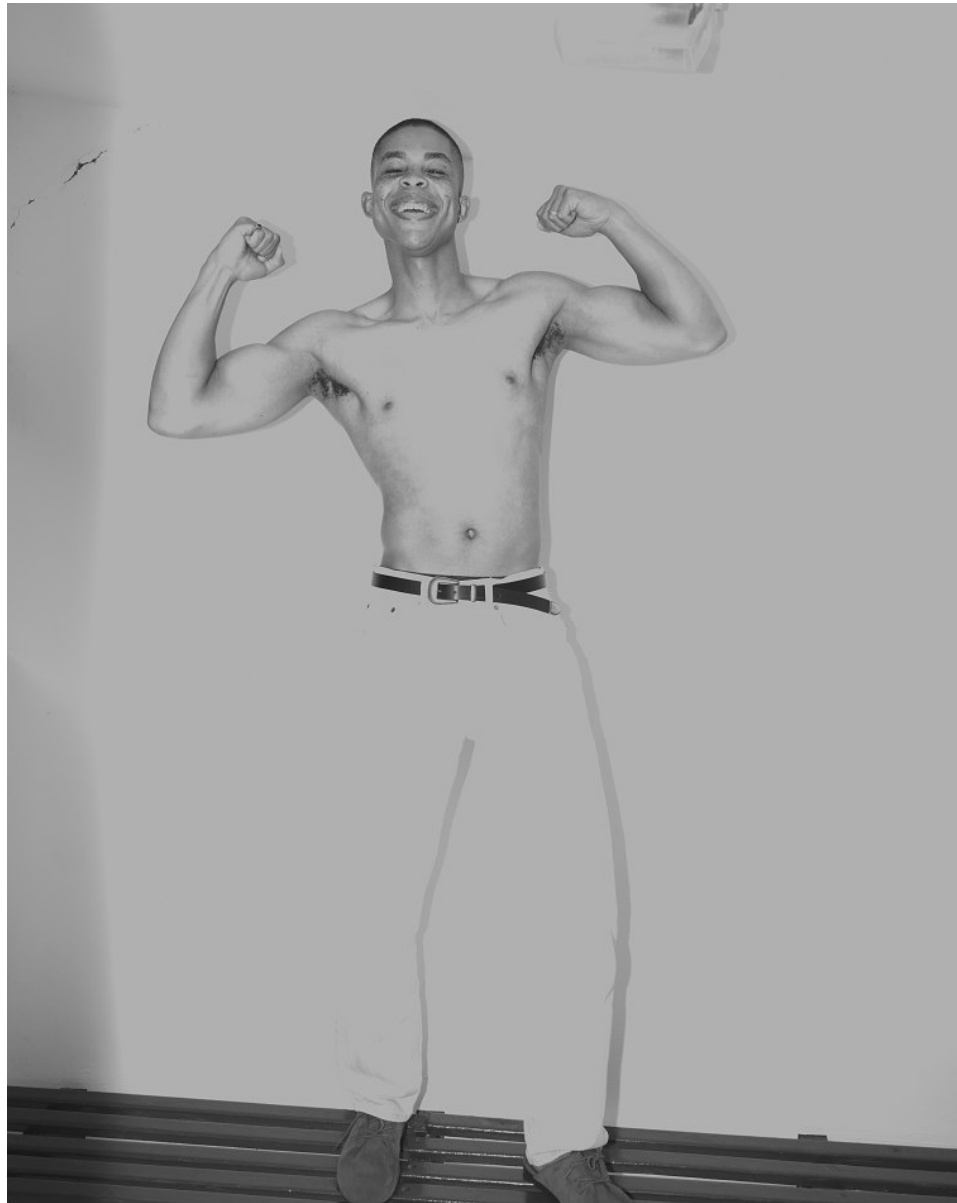

ATANG MALEBO

BOSS MODELS

CAPE TOWN

Height: 184cm Chest: 94cm Waist: 80cm Suit: 38 R Shoe: 10 UK Hair: Black Eyes: Brown