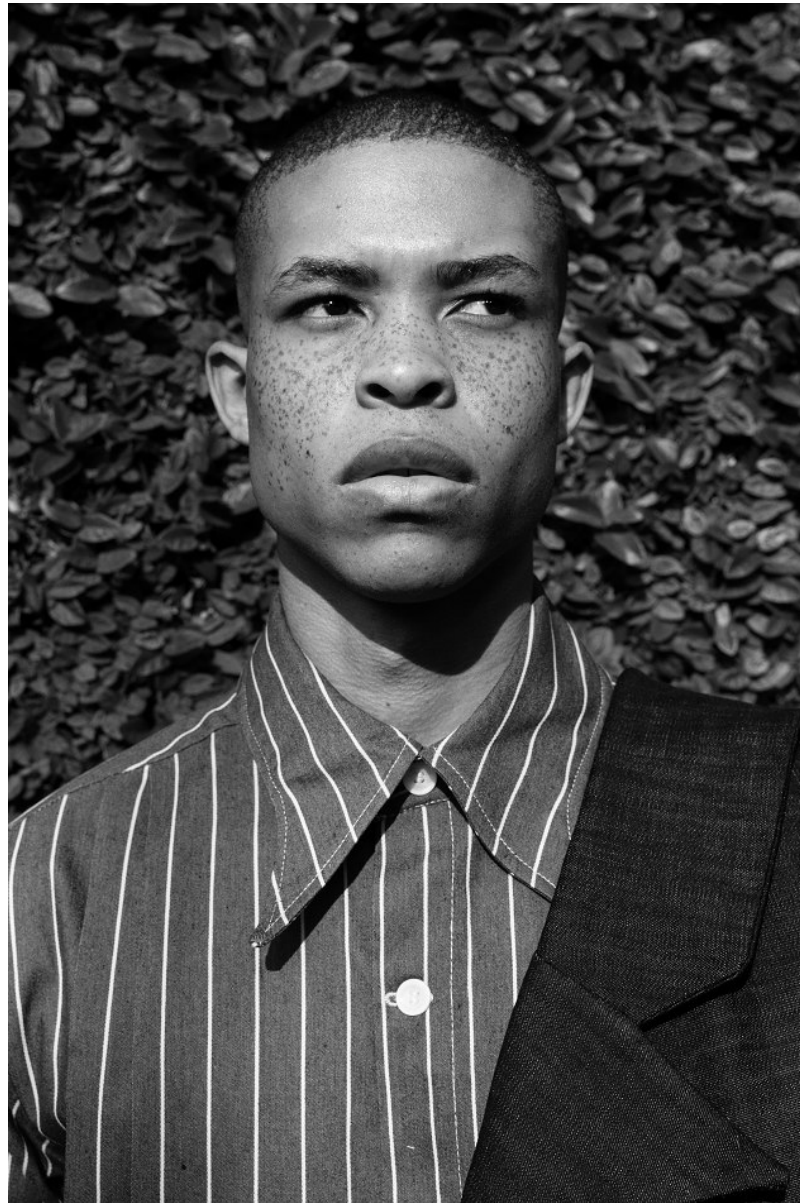

BOSS MODELS

CAPE TOWN

ATANG MALEBO

Height: 184cm Chest: 94cm Waist: 80cm Suit: 38 R Shoe: 10 UK Hair: Black Eyes: Brown

BOSS MODELS

CAPE TOWN

ATANG MALEBO

Height: 184cm Chest: 94cm Waist: 80cm Suit: 38 R Shoe: 10 UK Hair: Black Eyes: Brown

BOSS MODELS

CAPE TOWN

ATANG MALEBO

Height: 184cm Chest: 94cm Waist: 80cm Suit: 38 R Shoe: 10 UK Hair: Black Eyes: Brown