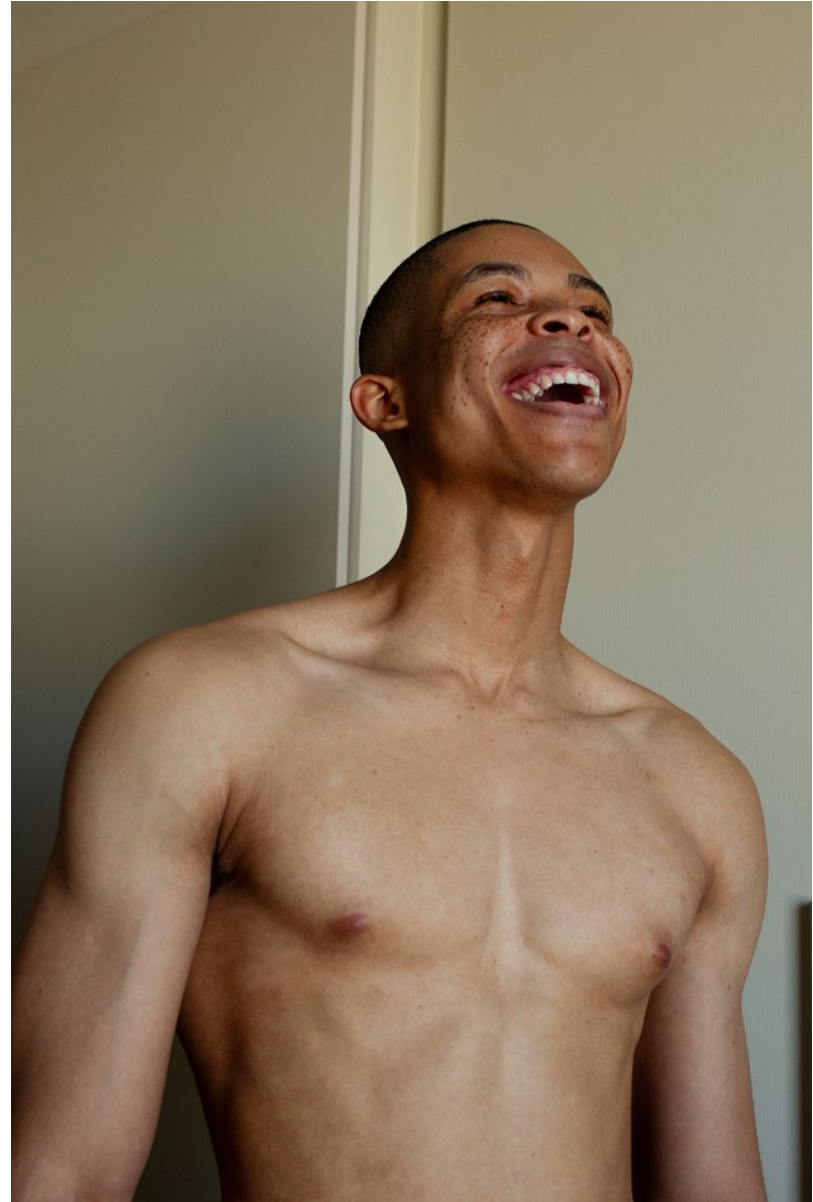

BOSS MODELS

CAPE TOWN

ATANG MALEBO

Height: 184cm Chest: 94cm Waist: 80cm Suit: 38 R Shoe: 10 UK Hair: Black Eyes: Brown

BOSS MODELS

CAPE TOWN

ATANG MALEBO

Height: 184cm Chest: 94cm Waist: 80cm Suit: 38 R Shoe: 10 UK Hair: Black Eyes: Brown

BOSS MODELS

CAPE TOWN

ATANG MALEBO

Height: 184cm Chest: 94cm Waist: 80cm Suit: 38 R Shoe: 10 UK Hair: Black Eyes: Brown