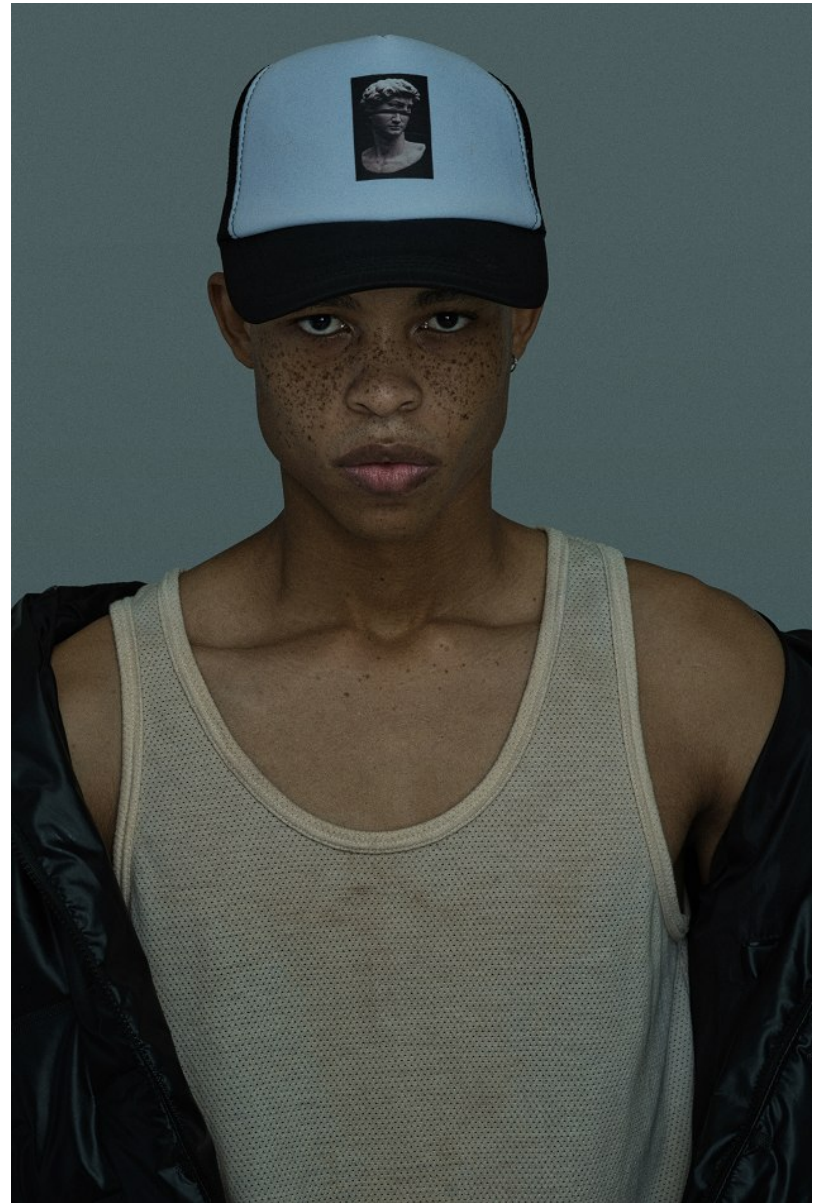

BOSS MODELS

CAPE TOWN

ATANG MALEBO

Height: 184cm Chest: 94cm Waist: 74cm Suit: 38 R Shoe: 10 UK Hair: Black Eyes: Brown

BOSS MODELS

CAPE TOWN

ATANG MALEBO

Height: 184cm Chest: 94cm Waist: 74cm Suit: 38 R Shoe: 10 UK Hair: Black Eyes: Brown